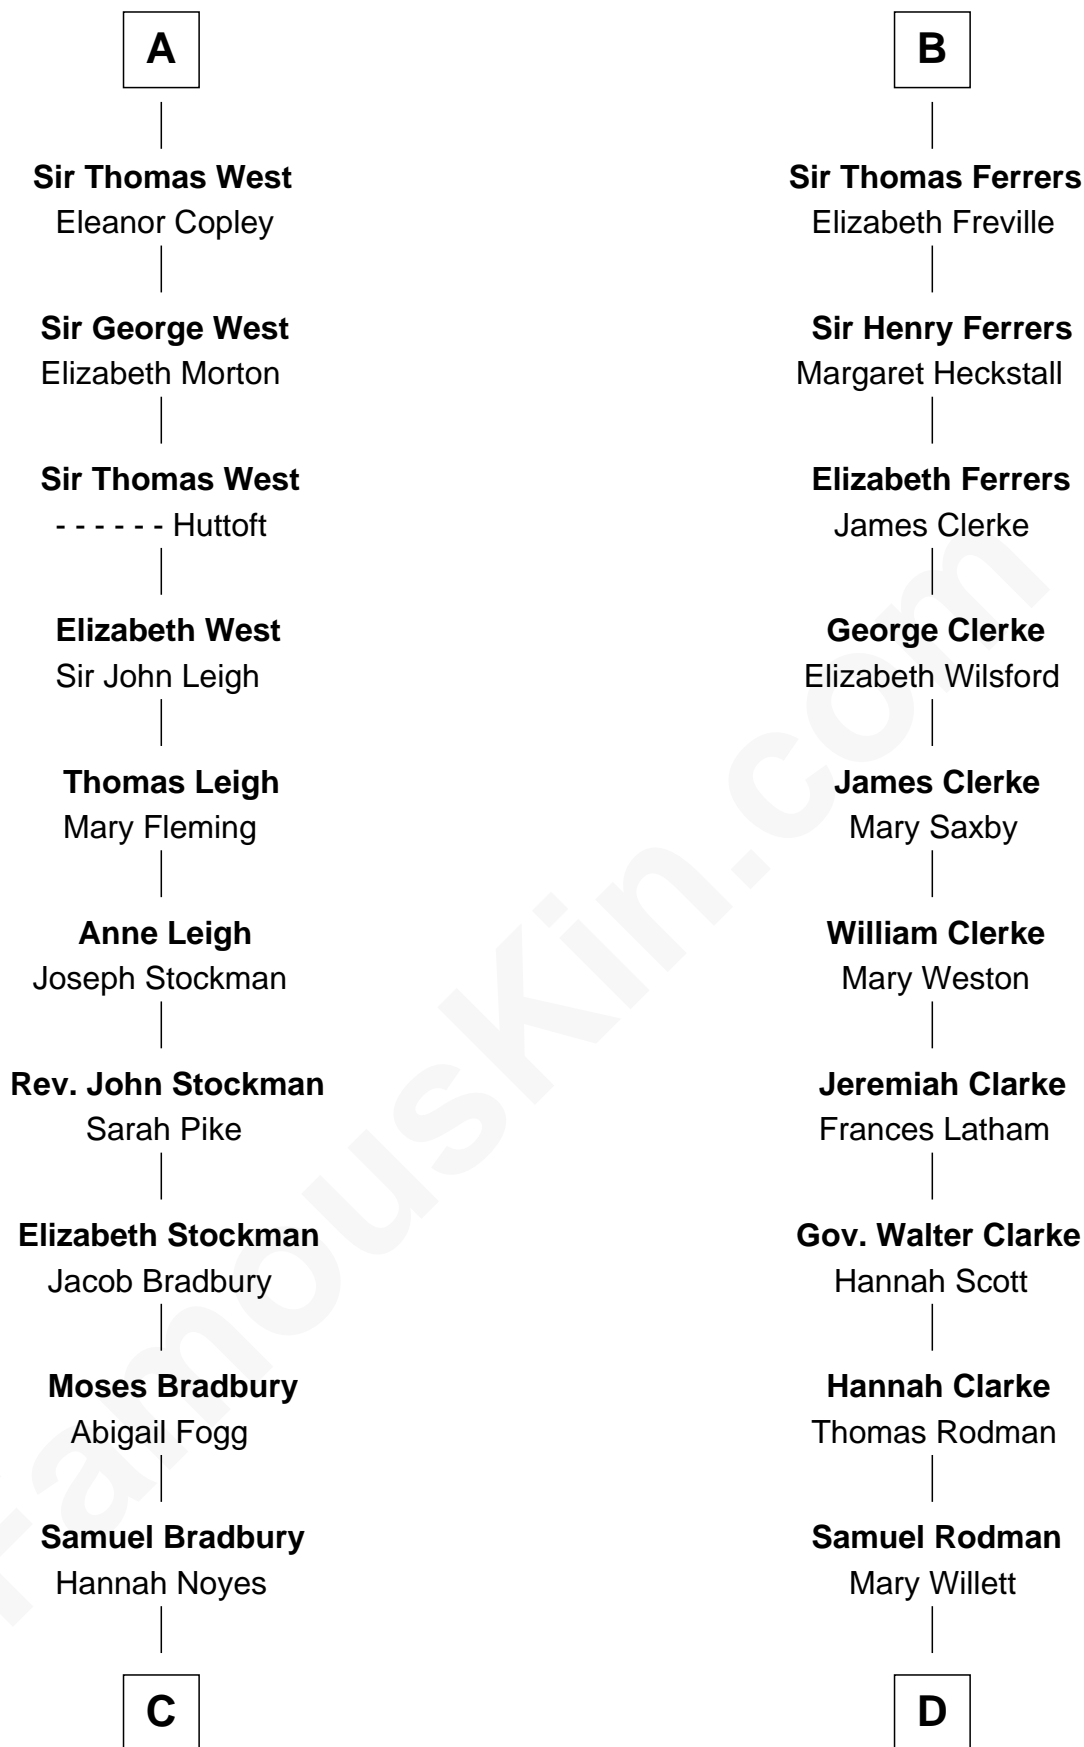

FamousKin.com

Relationship Chart of

Ray Bradbury

Author of The Martian Chronicles

20th cousin 1 time removed of

Joseph Wharton

Founder of the Wharton School of Business

C

Samuel Bradbury
Frances Mary Rohead

Samuel Irving Bradbury
Mary Adell Spaulding

Samuel Hinkston Bradbury
Minnie Alice Davis

Leonard Spaulding Bradbury
Esther Marie Moberg

Ray Bradbury
Author of The Martian Chronicles

D

Thomas Rodman
Mary Borden

Hannah Rodman
Samuel Rowland Fisher

Deborah Fisher
William Wharton

Joseph Wharton
Founder, Wharton School of Business