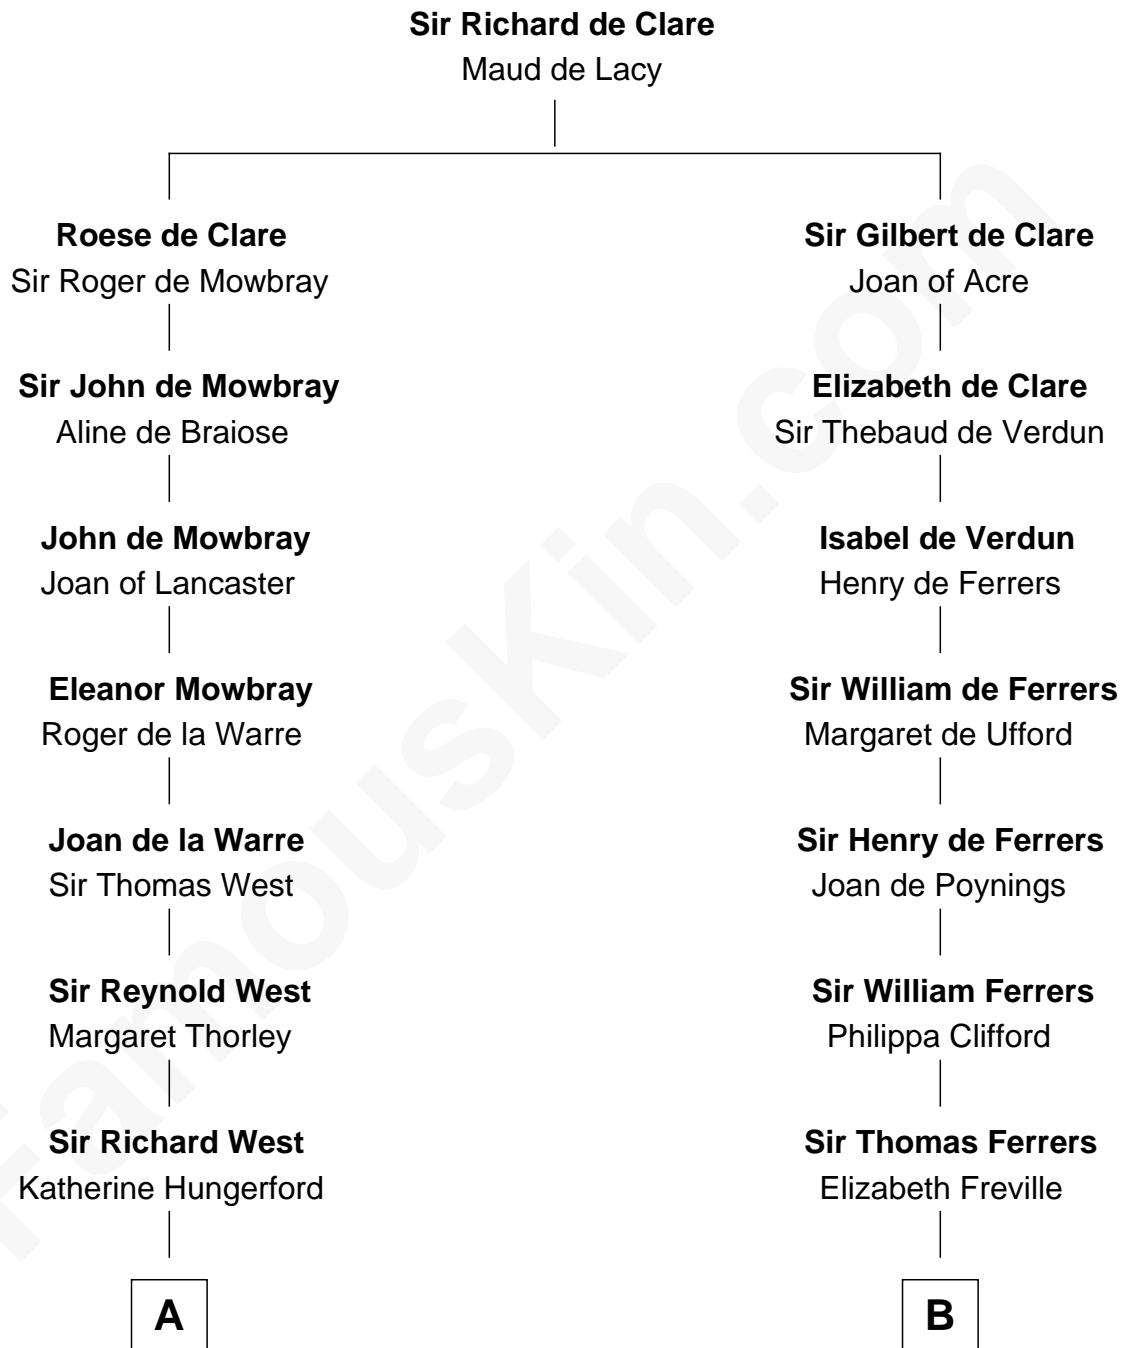

# FamousKin.com Relationship Chart of

**Ray Bradbury**

*Author of The Martian Chronicles*

19th cousin 2 times removed of

**Joseph Wharton**

*Founder of the Wharton School of Business*

**C**

**Samuel Bradbury**  
Frances Mary Rothead

**Samuel Irving Bradbury**  
Mary Adell Spaulding

**Samuel Hinkston Bradbury**  
Minnie Alice Davis

**Leonard Spaulding Bradbury**  
Esther Marie Moberg

**Ray Bradbury**  
*Author of The Martian Chronicles*

**D**

**Hannah Rodman**  
Samuel Rowland Fisher

**Deborah Fisher**  
William Wharton

**Joseph Wharton**  
*Founder, Wharton School of Business*