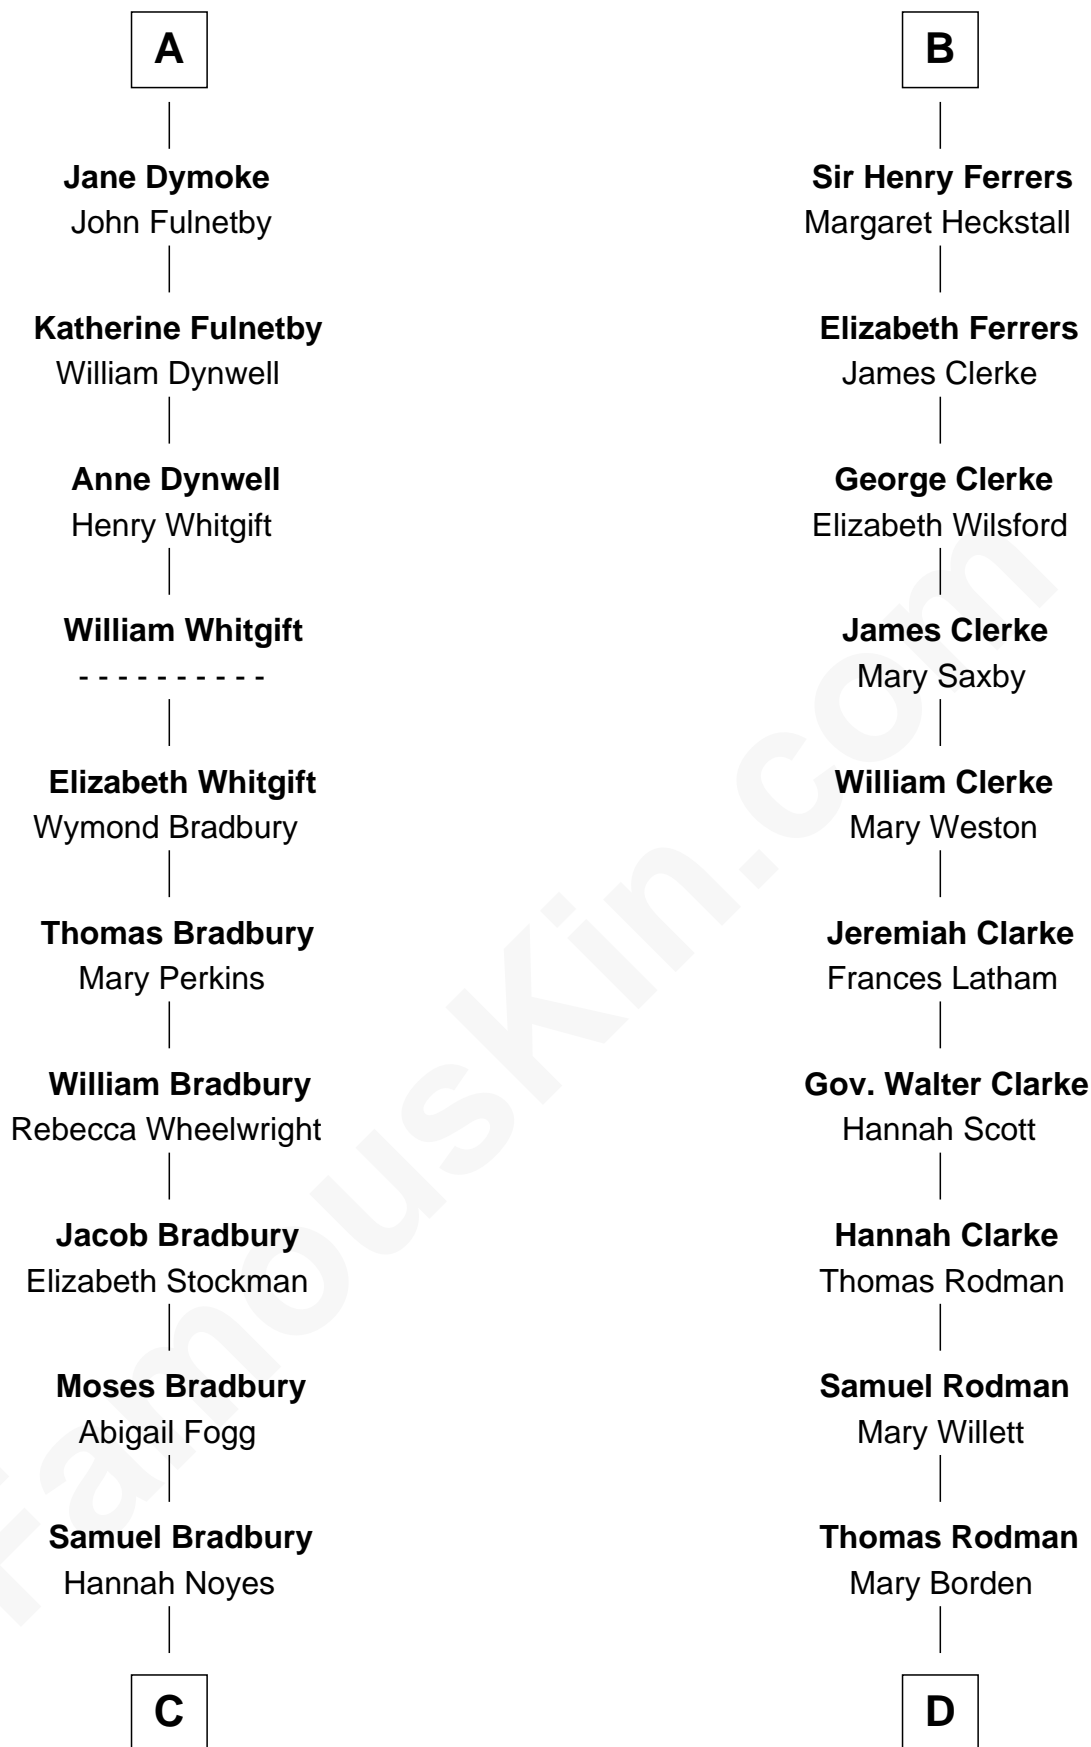

FamousKin.com

Relationship Chart of

Ray Bradbury

Author of The Martian Chronicles

19th cousin 2 times removed of

Joseph Wharton

Founder of the Wharton School of Business

C

Samuel Bradbury
Frances Mary Rothead

Samuel Irving Bradbury
Mary Adell Spaulding

Samuel Hinkston Bradbury
Minnie Alice Davis

Leonard Spaulding Bradbury
Esther Marie Moberg

Ray Bradbury
Author of The Martian Chronicles

D

Hannah Rodman
Samuel Rowland Fisher

Deborah Fisher
William Wharton

Joseph Wharton
Founder, Wharton School of Business