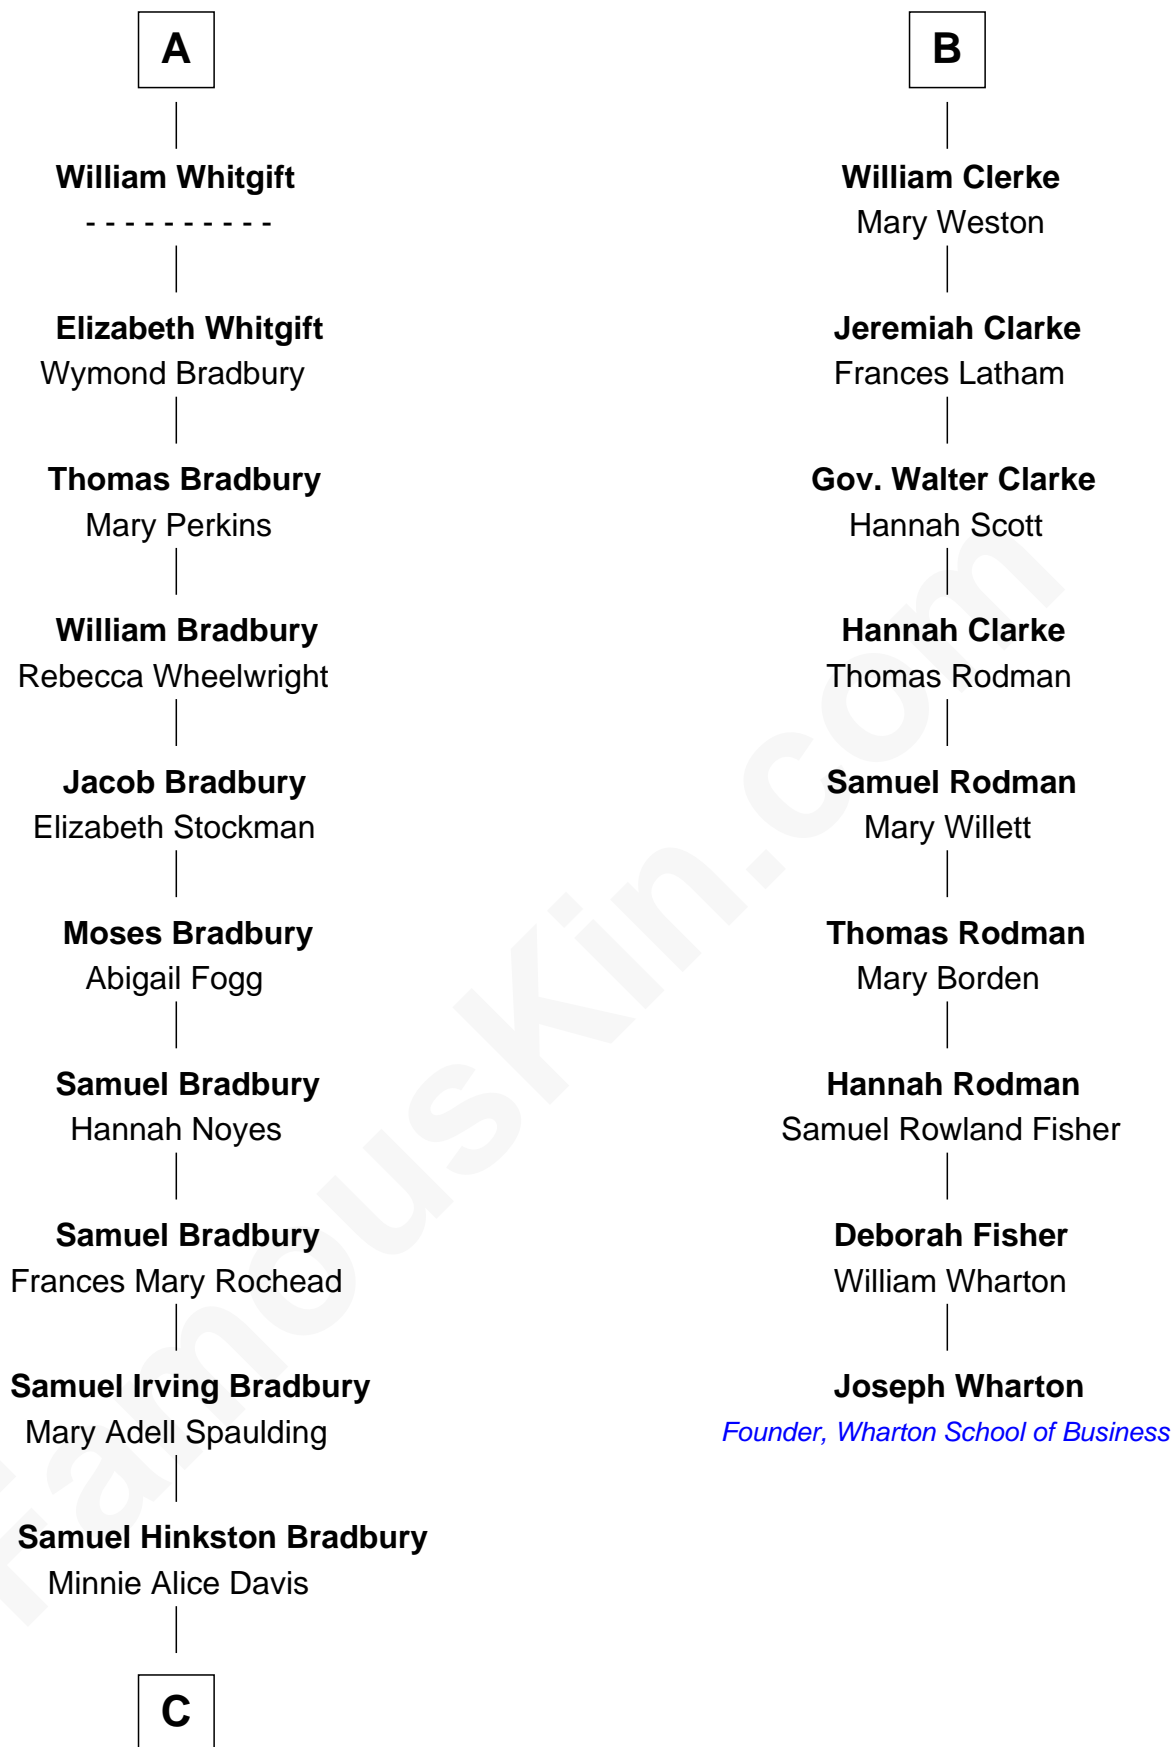

# FamousKin.com Relationship Chart of

**Ray Bradbury**

*Author of The Martian Chronicles*

15th cousin 3 times removed of

**Joseph Wharton**

*Founder of the Wharton School of Business*

C

Leonard Spaulding Bradbury

Esther Marie Moberg

Ray Bradbury

*Author of The Martian Chronicles*

FamousKin.com