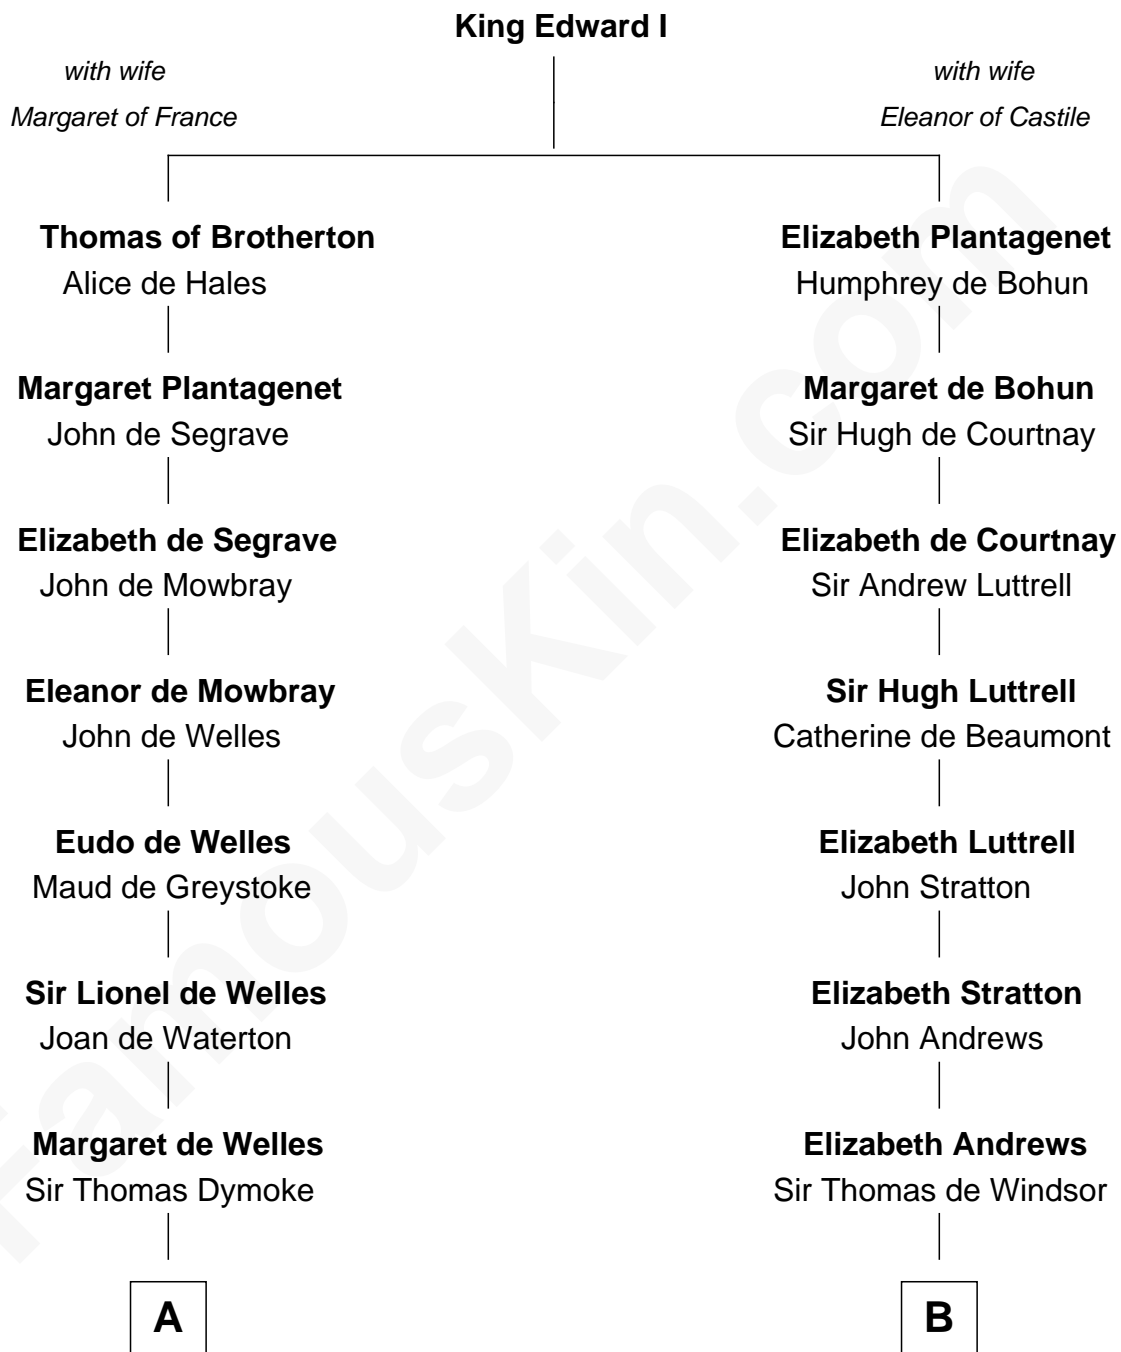

FamousKin.com

Relationship Chart of

Ray Bradbury

Author of The Martian Chronicles

14th cousin 7 times removed of

Benjamin Harrison V

Signer of the Declaration of Independence

C

—
Samuel Bradbury
Frances Mary Rothead

—
Samuel Irving Bradbury
Mary Adell Spaulding

—
Samuel Hinkston Bradbury
Minnie Alice Davis

—
Leonard Spaulding Bradbury
Esther Marie Moberg

—
Ray Bradbury
Author of The Martian Chronicles