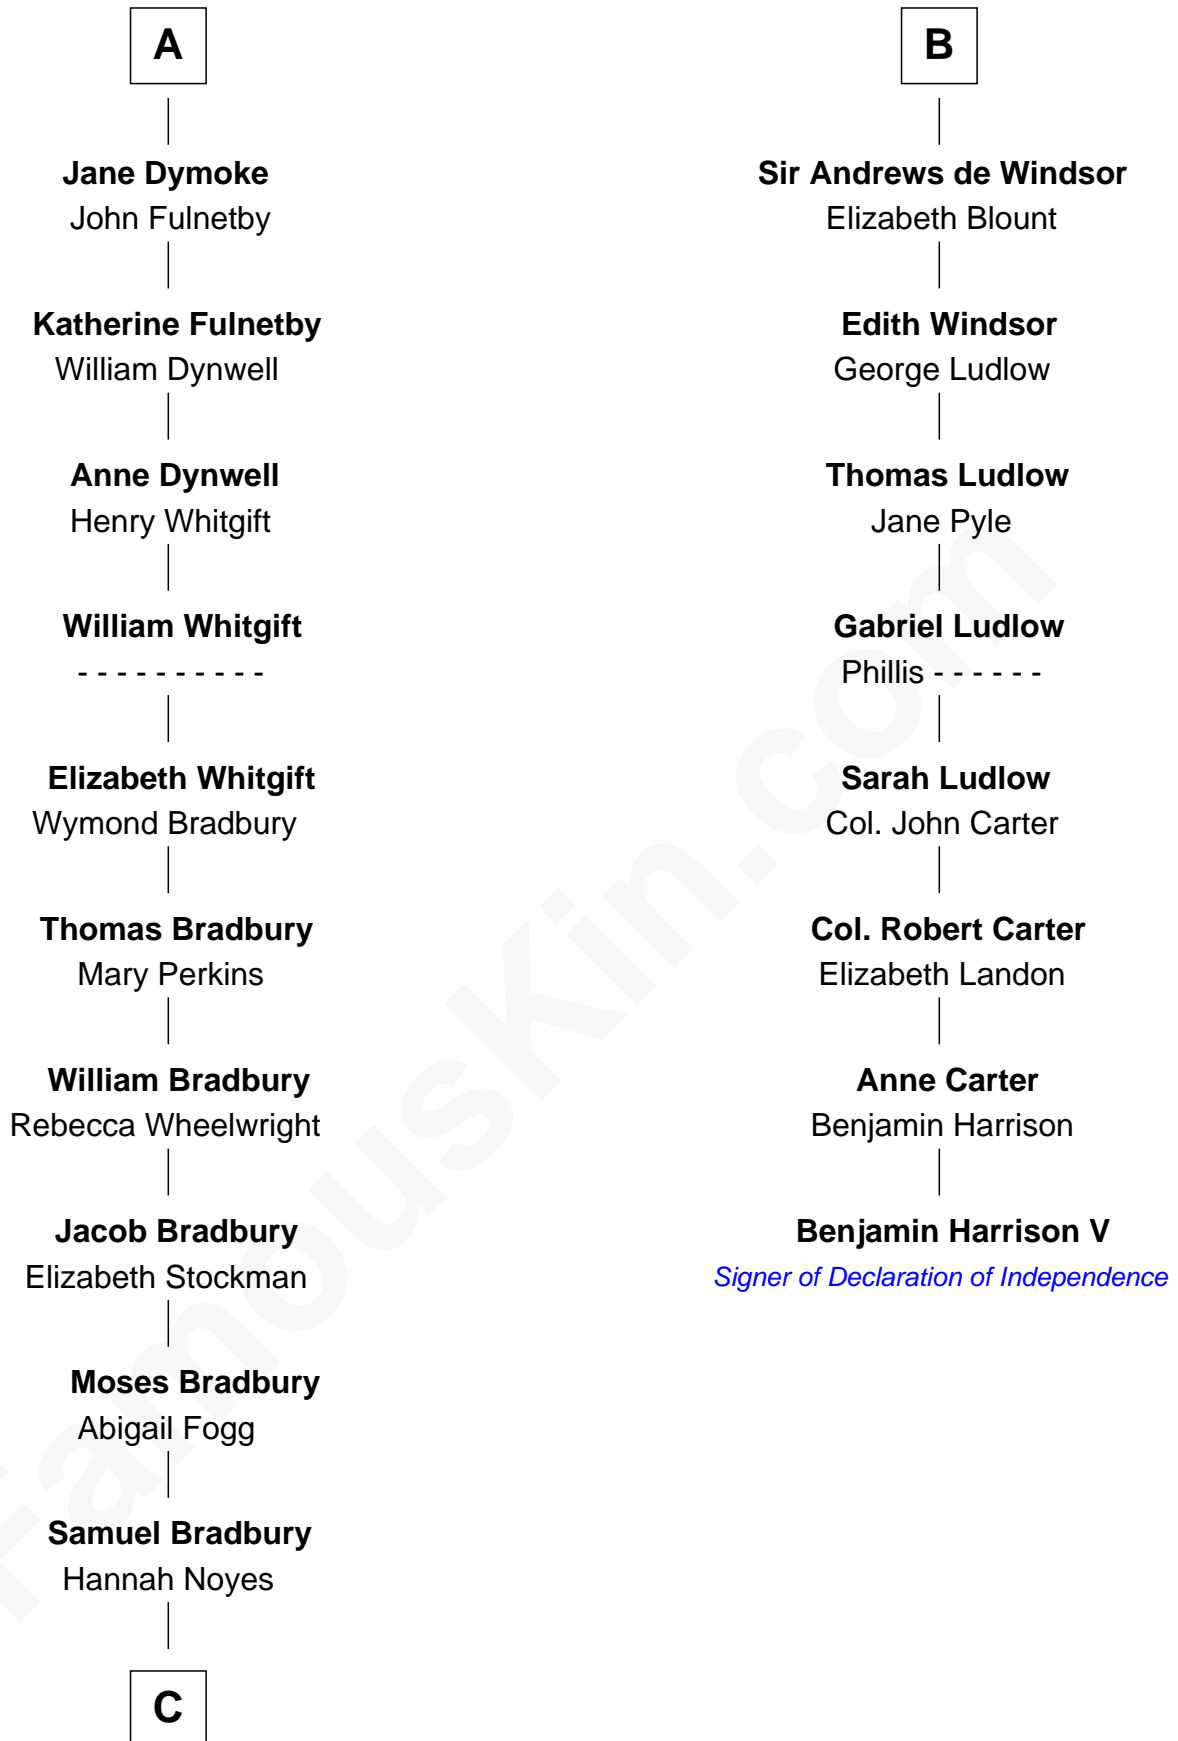

FamousKin.com

Relationship Chart of

Ray Bradbury

Author of The Martian Chronicles

14th cousin 7 times removed of

Benjamin Harrison V

Signer of the Declaration of Independence

C

—
Samuel Bradbury
Frances Mary Rothead

—
Samuel Irving Bradbury
Mary Adell Spaulding

—
Samuel Hinkston Bradbury
Minnie Alice Davis

—
Leonard Spaulding Bradbury
Esther Marie Moberg

—
Ray Bradbury
Author of The Martian Chronicles