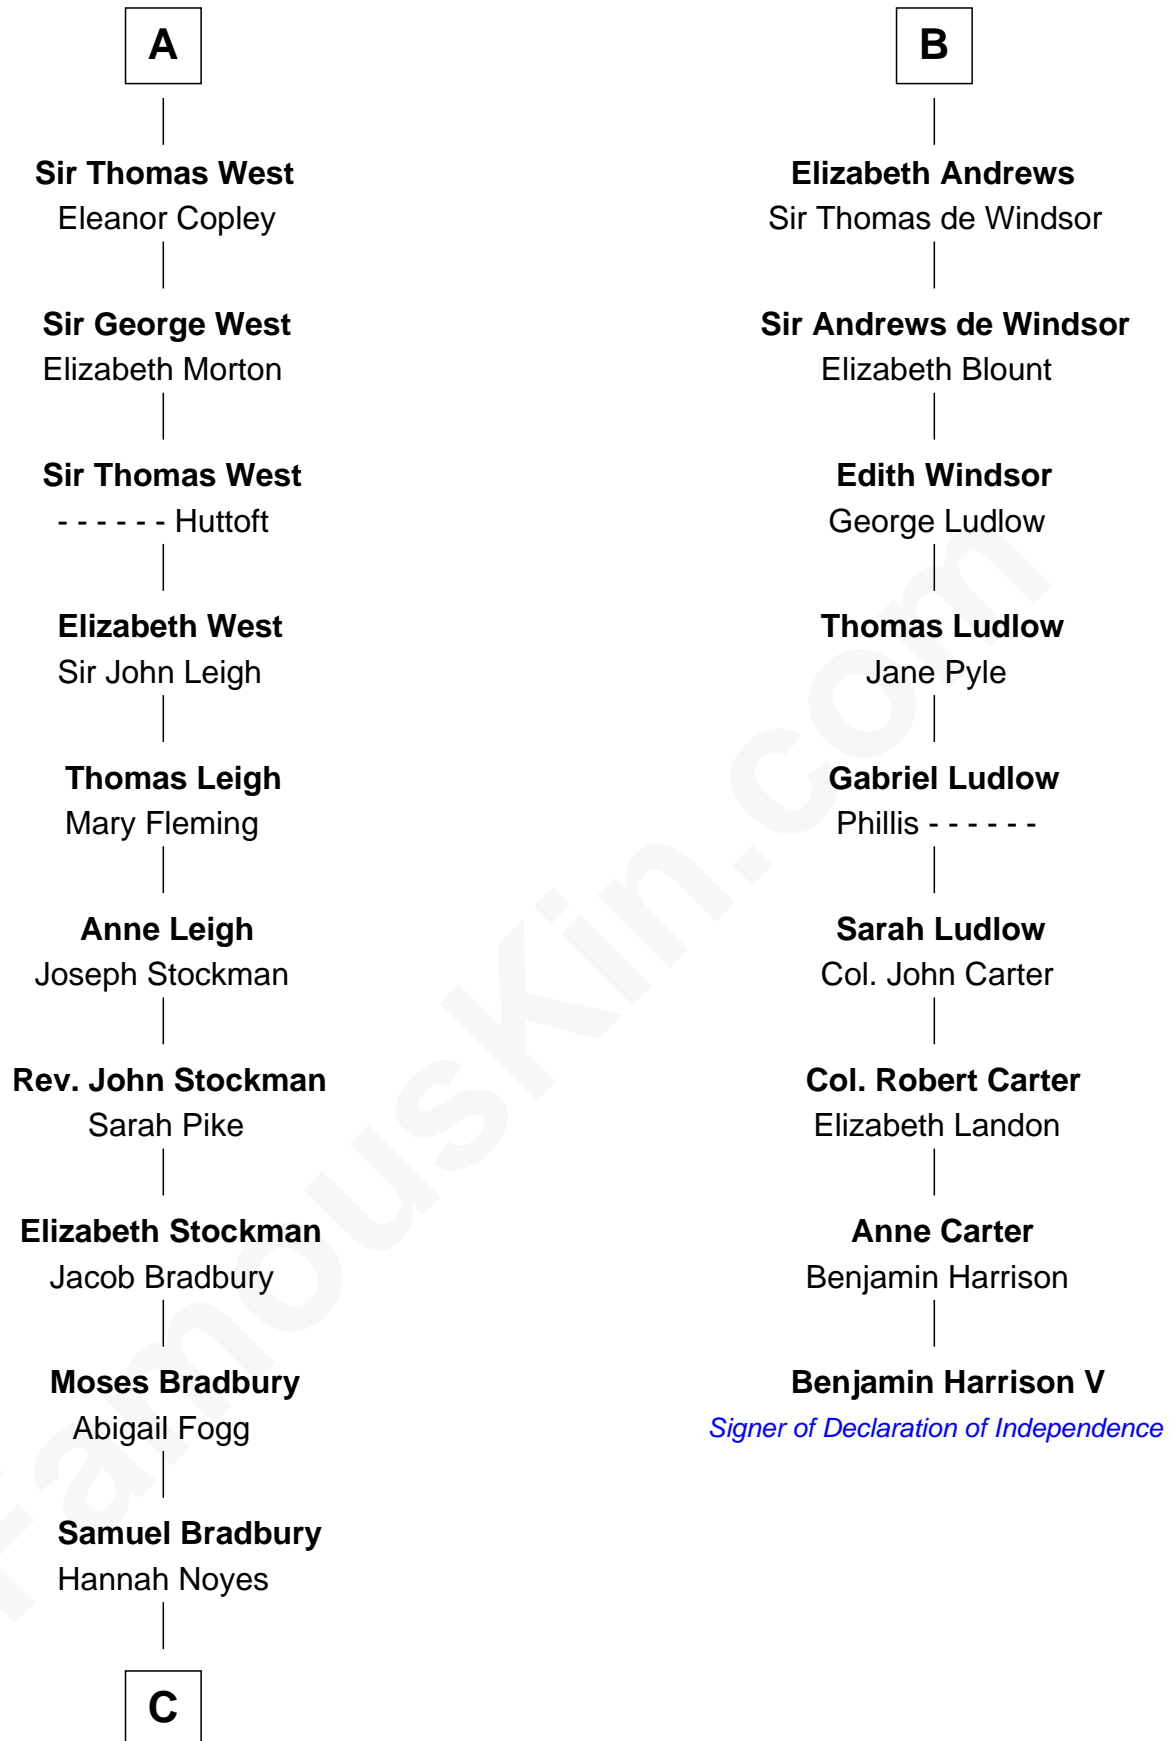

FamousKin.com

Relationship Chart of

Ray Bradbury

Author of *The Martian Chronicles*

15th cousin 6 times removed of

Benjamin Harrison V

Signer of the Declaration of Independence

C

—
Samuel Bradbury
Frances Mary Rothead

—
Samuel Irving Bradbury
Mary Adell Spaulding

—
Samuel Hinkston Bradbury
Minnie Alice Davis

—
Leonard Spaulding Bradbury
Esther Marie Moberg

—
Ray Bradbury
Author of The Martian Chronicles