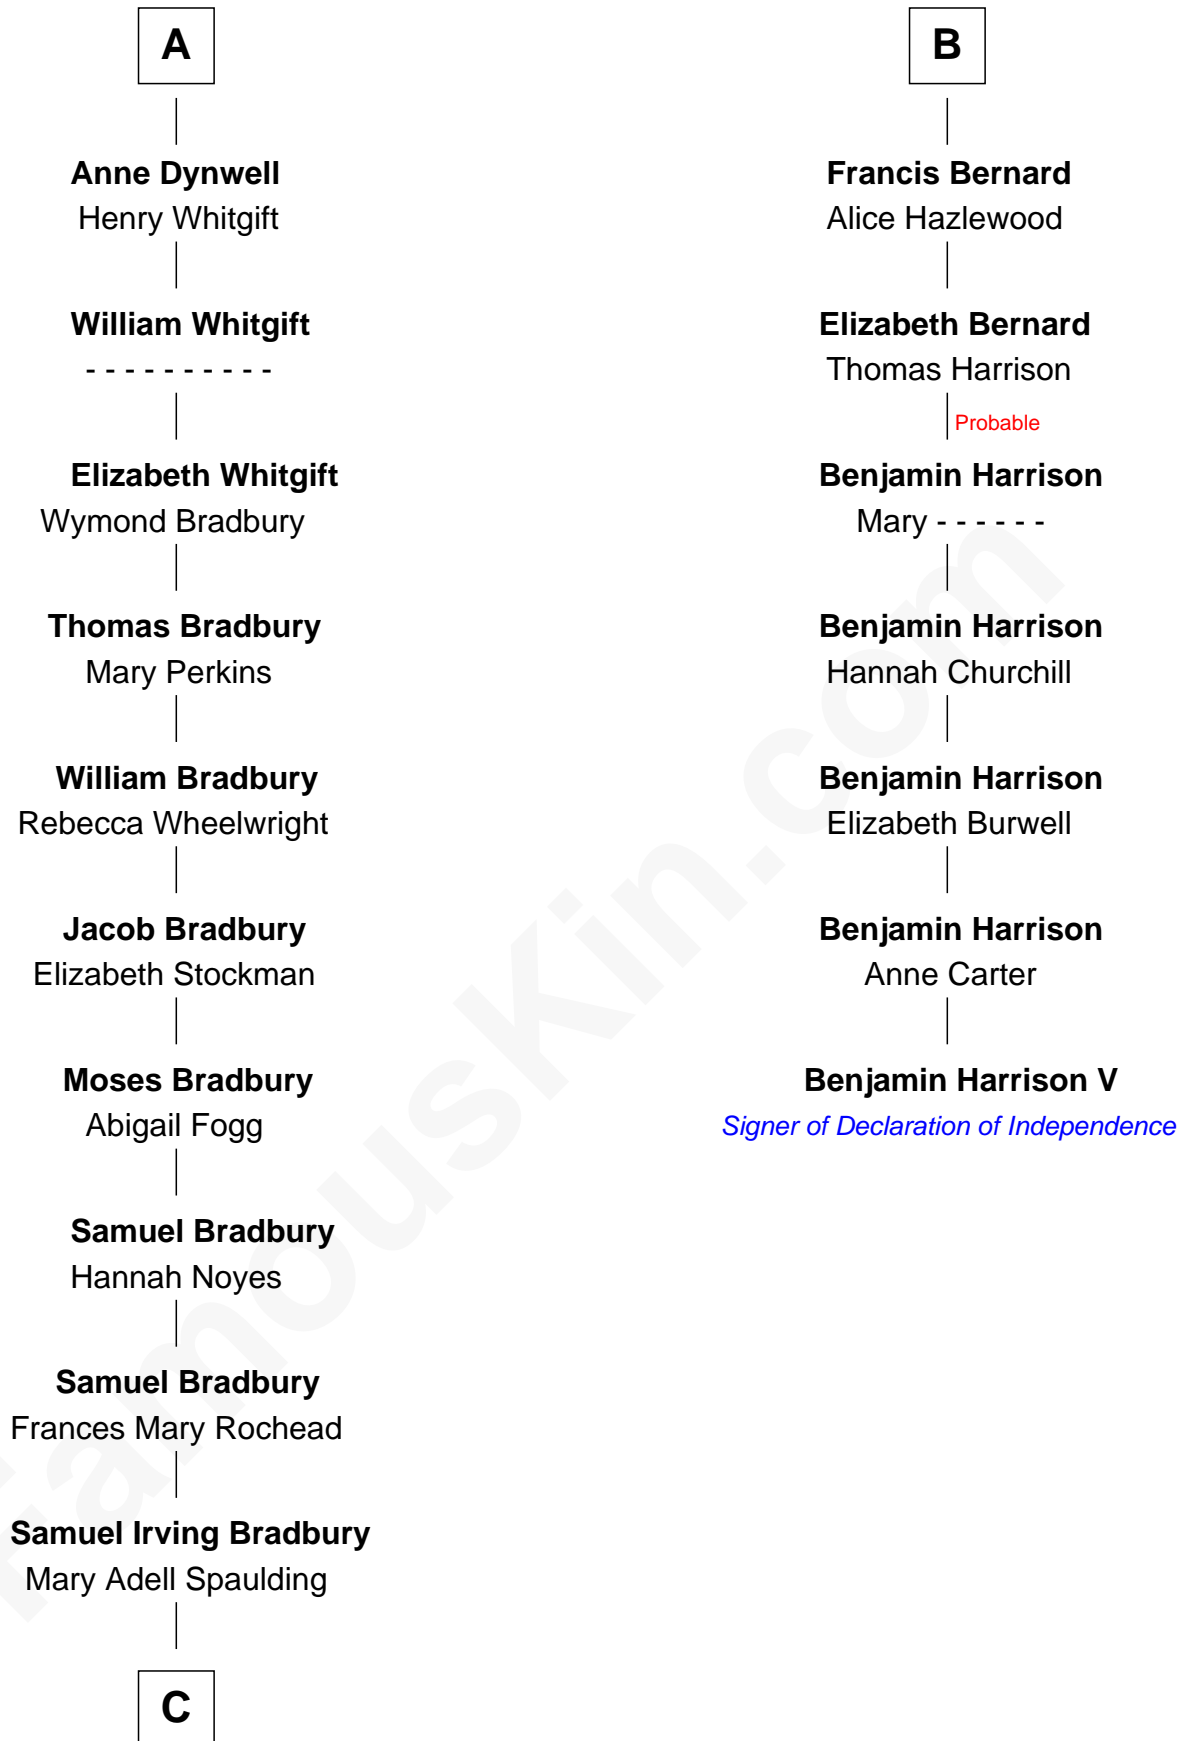

FamousKin.com

Relationship Chart of

Ray Bradbury

Author of The Martian Chronicles

13th cousin 6 times removed of

Benjamin Harrison V

Signer of the Declaration of Independence

C

—
Samuel Hinkston Bradbury

Minnie Alice Davis

—
Leonard Spaulding Bradbury

Esther Marie Moberg

—
Ray Bradbury

Author of [The Martian Chronicles](#)

FamousKin.com