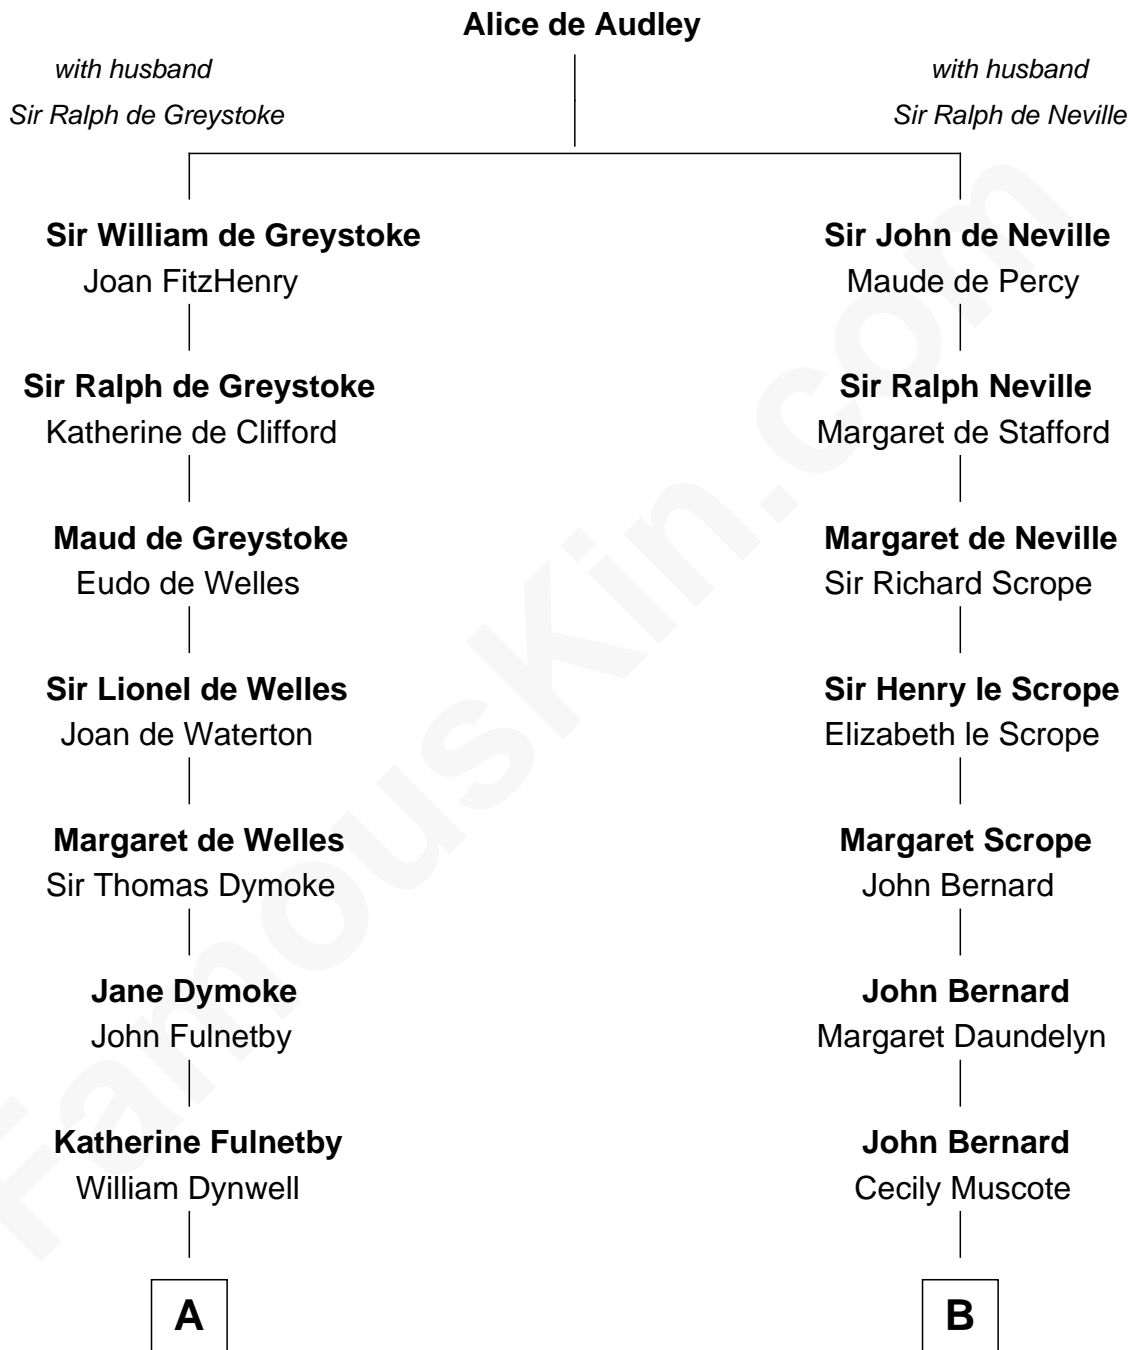

FamousKin.com

Relationship Chart of

Ray Bradbury

Author of The Martian Chronicles

13th cousin 6 times removed of

Benjamin Harrison V

Signer of the Declaration of Independence

C

—
Samuel Hinkston Bradbury

Minnie Alice Davis

—
Leonard Spaulding Bradbury

Esther Marie Moberg

—
Ray Bradbury

Author of [The Martian Chronicles](#)

FamousKin.com