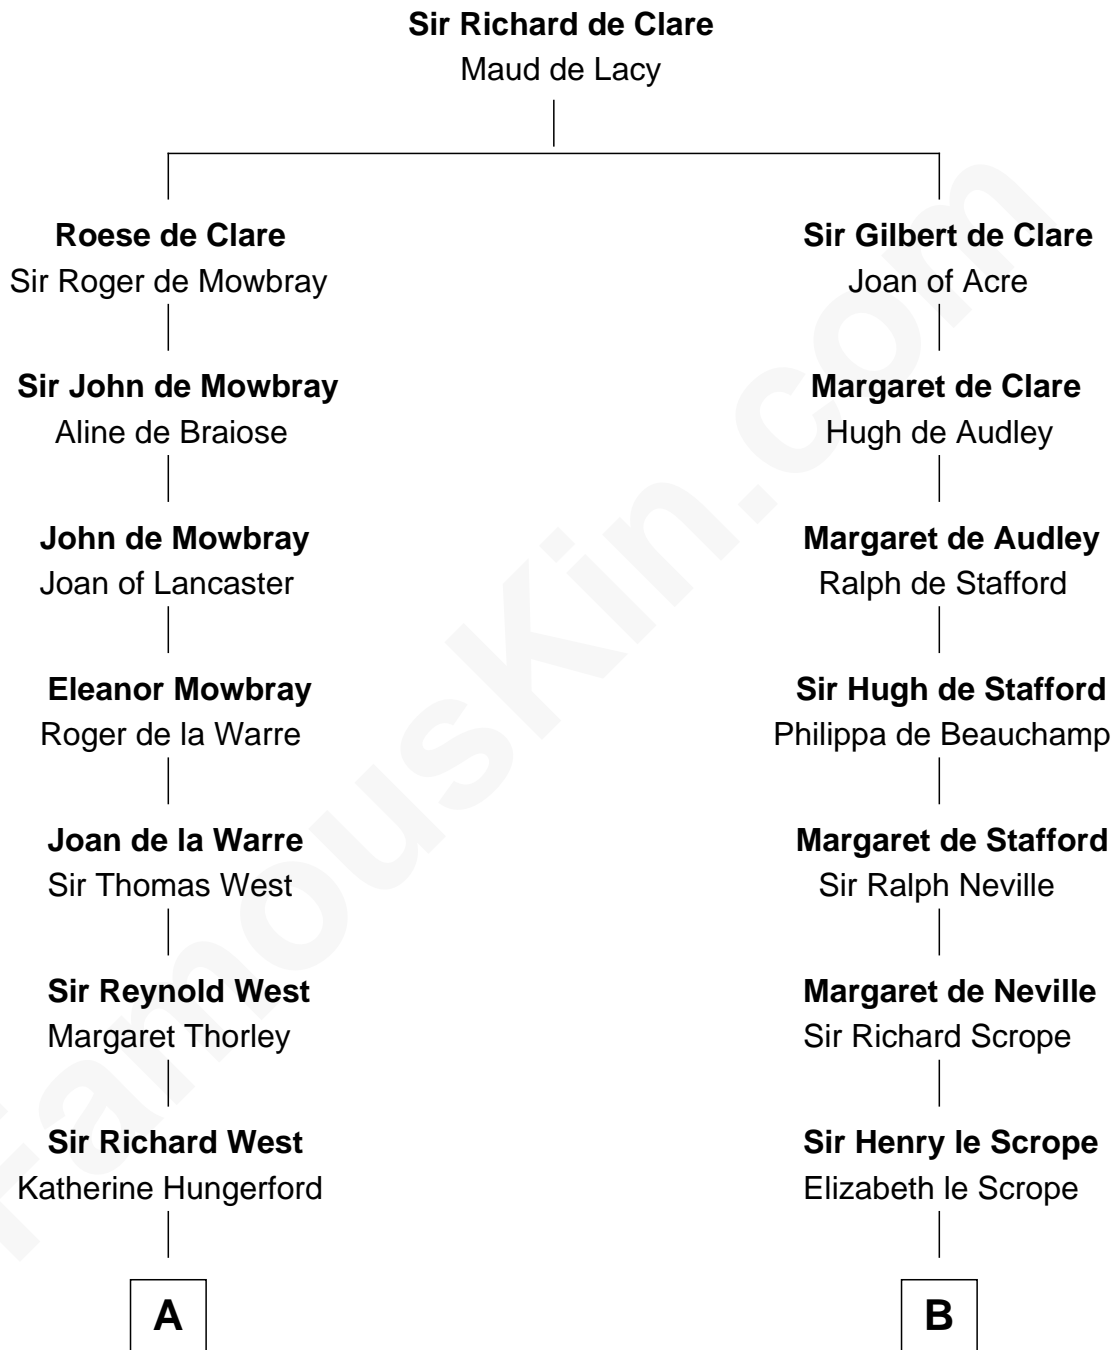

Benjamin Harrison V

Signer of the Declaration of Independence