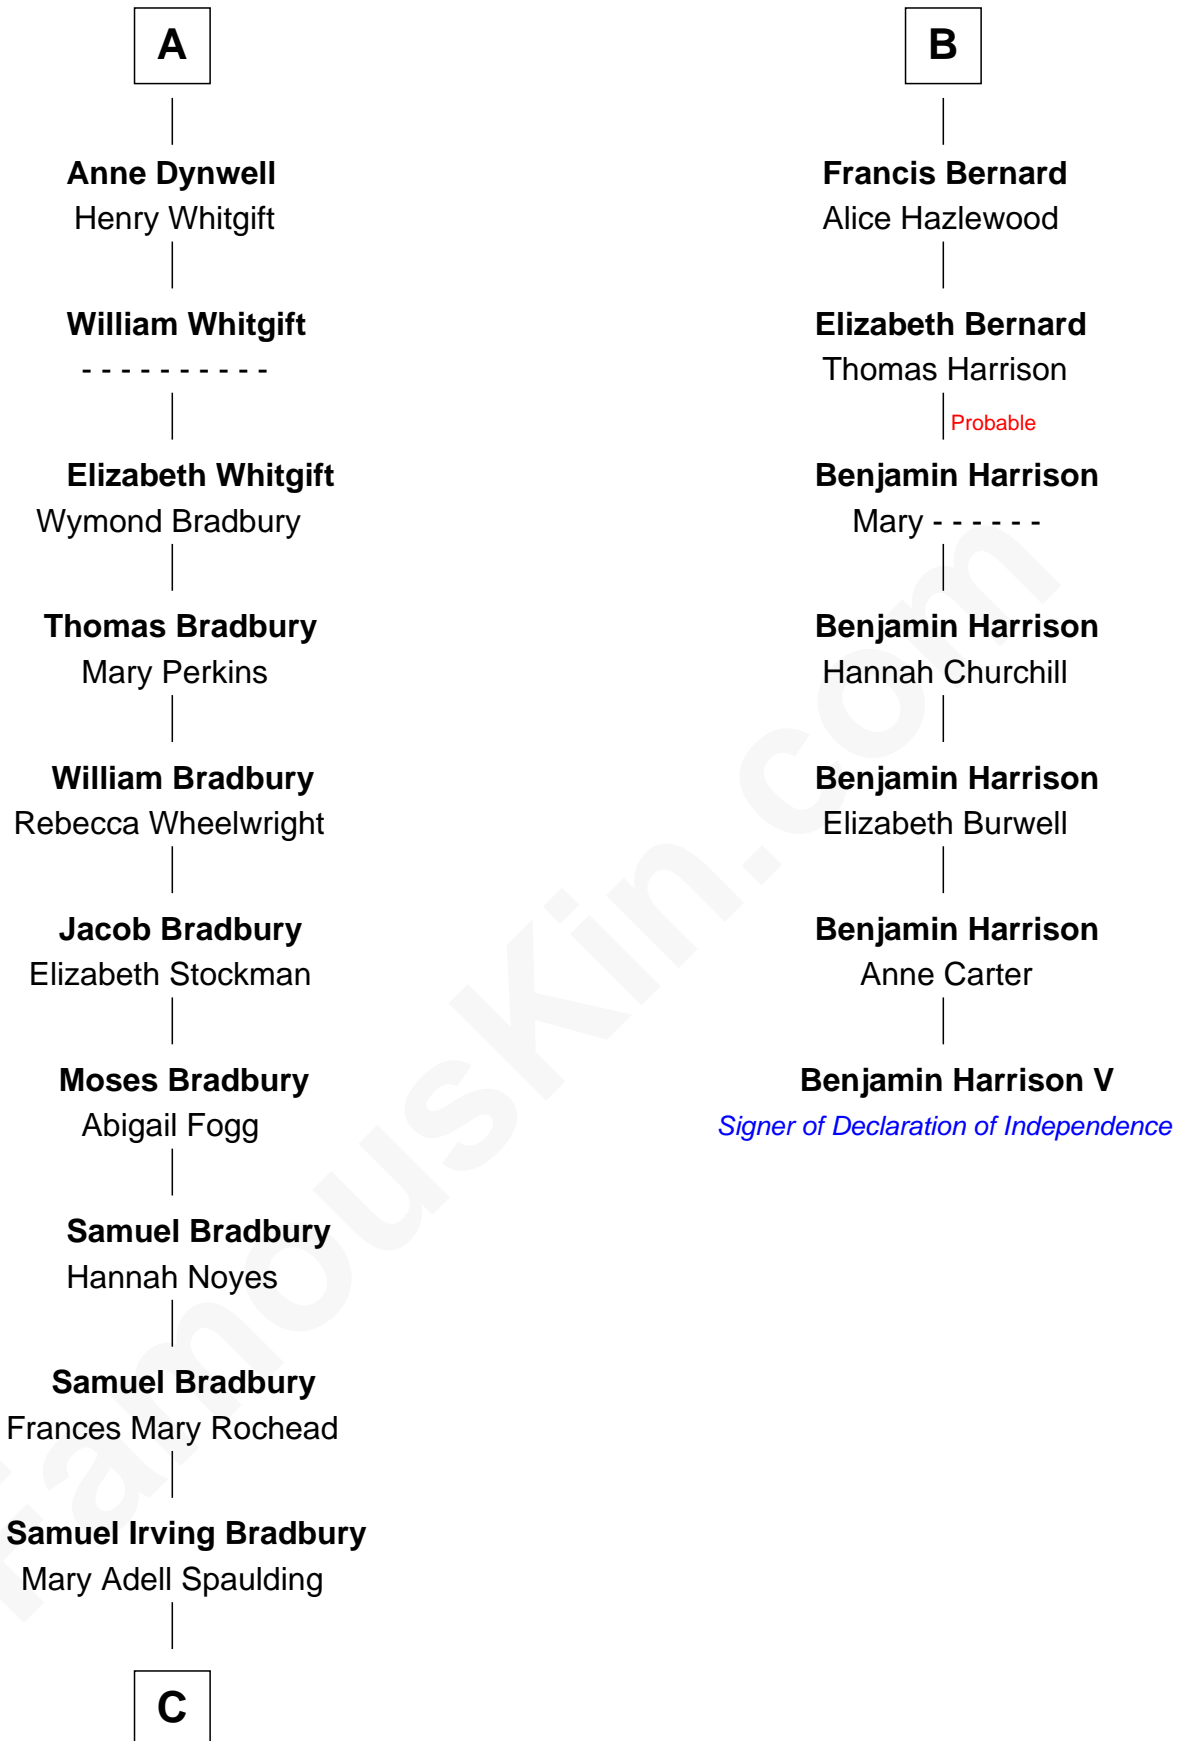

## Relationship Chart of

### Ray Bradbury

*Author of The Martian Chronicles*

13th cousin 6 times removed of

### Benjamin Harrison V

*Signer of the Declaration of Independence*

C

Samuel Hinkston Bradbury

Minnie Alice Davis

Leonard Spaulding Bradbury

Esther Marie Moberg

Ray Bradbury