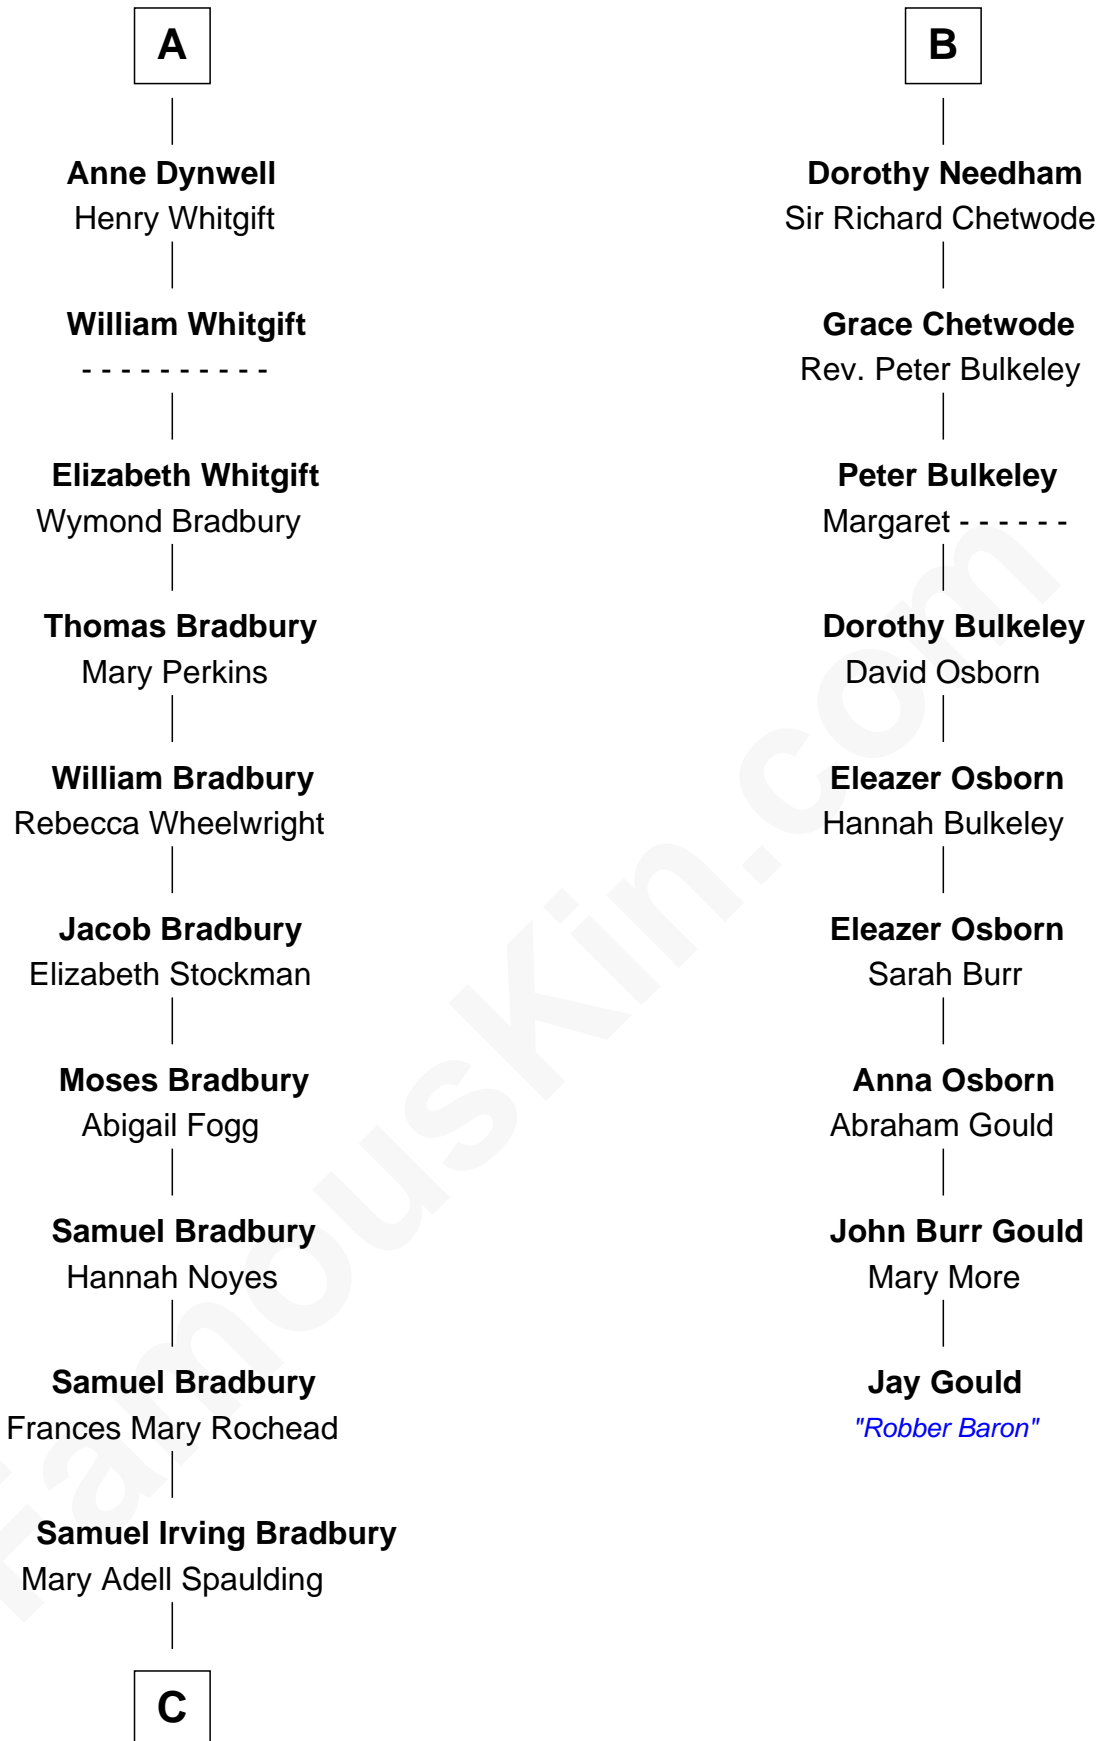

## Relationship Chart of

### Ray Bradbury

*Author of The Martian Chronicles*

15th cousin 4 times removed of

### Jay Gould

*American Railroad "Robber Baron"*

**C**

—  
**Samuel Hinkston Bradbury**

Minnie Alice Davis

—  
**Leonard Spaulding Bradbury**

Esther Marie Moberg

—  
**Ray Bradbury**