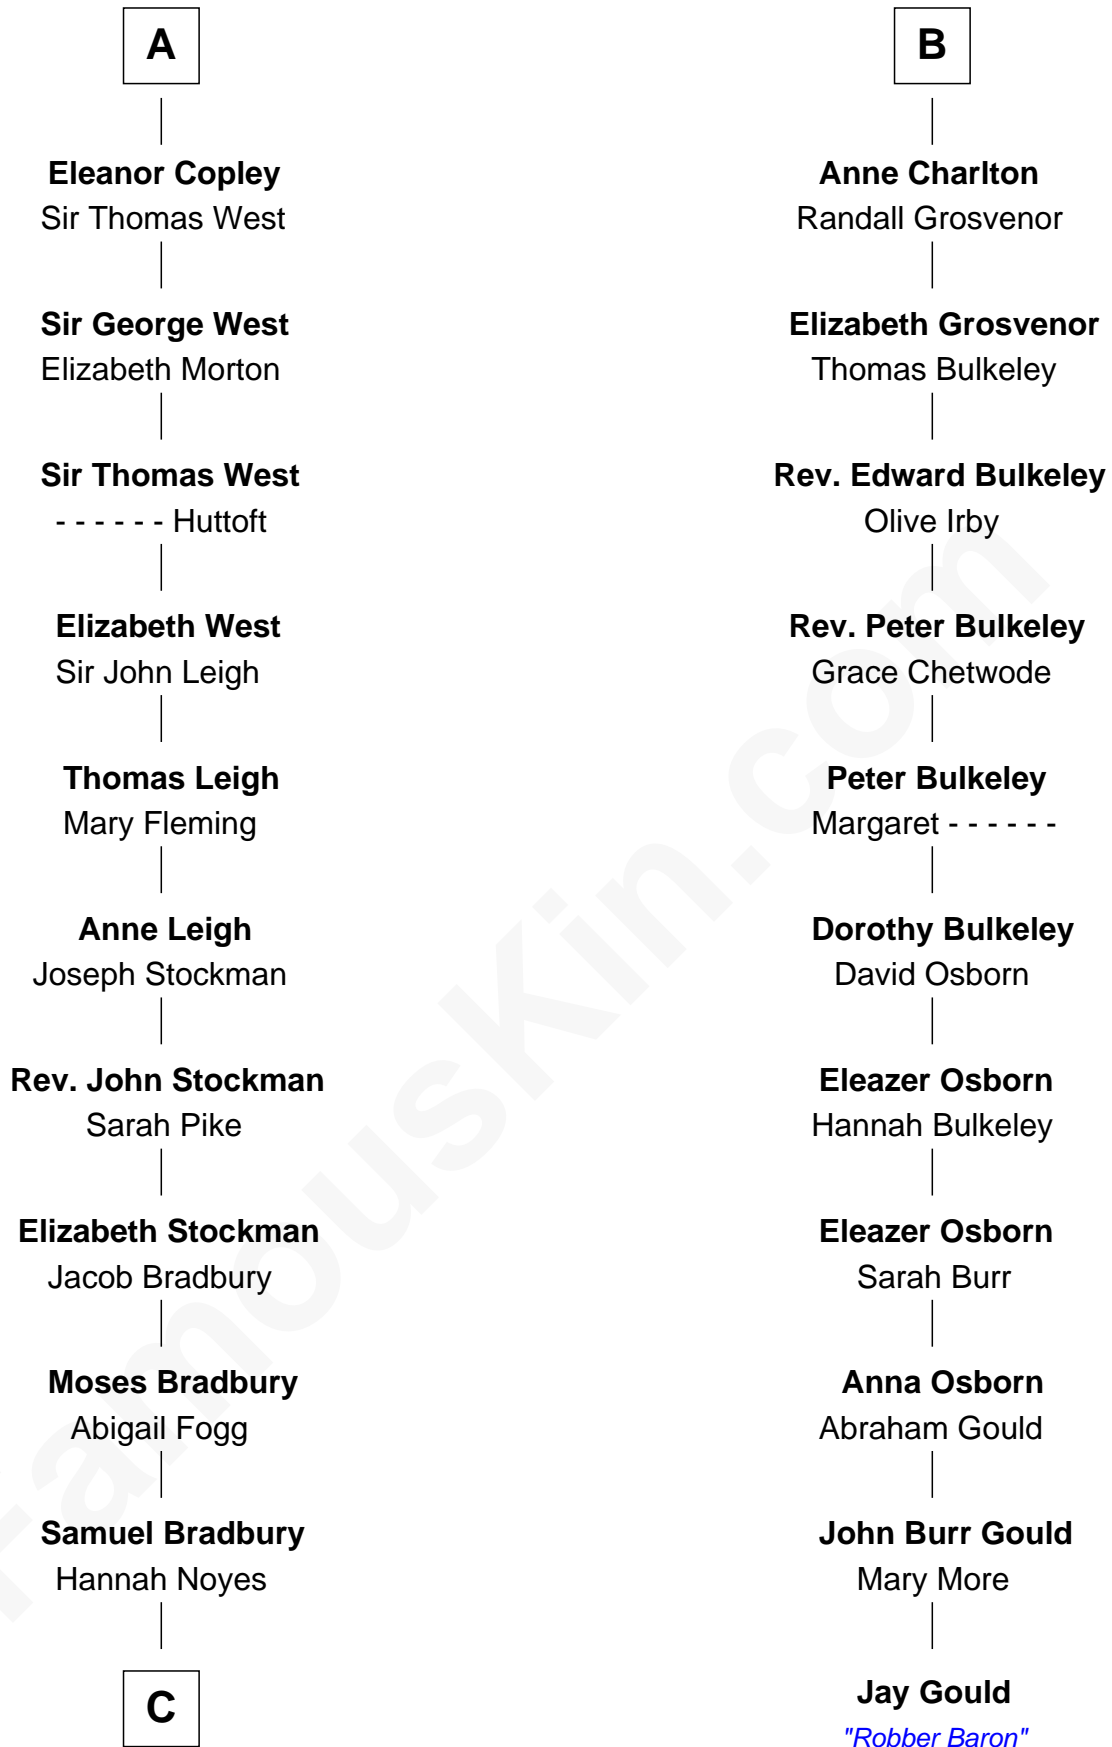

FamousKin.com Relationship Chart of

Ray Bradbury

Author of The Martian Chronicles

17th cousin 4 times removed of

Jay Gould

American Railroad "Robber Baron"

Sir Roger de Somery

Nichole d'Aubenev

C

—
Samuel Bradbury
Frances Mary Rothead

—
Samuel Irving Bradbury
Mary Adell Spaulding

—
Samuel Hinkston Bradbury
Minnie Alice Davis

—
Leonard Spaulding Bradbury
Esther Marie Moberg

—
Ray Bradbury
Author of The Martian Chronicles