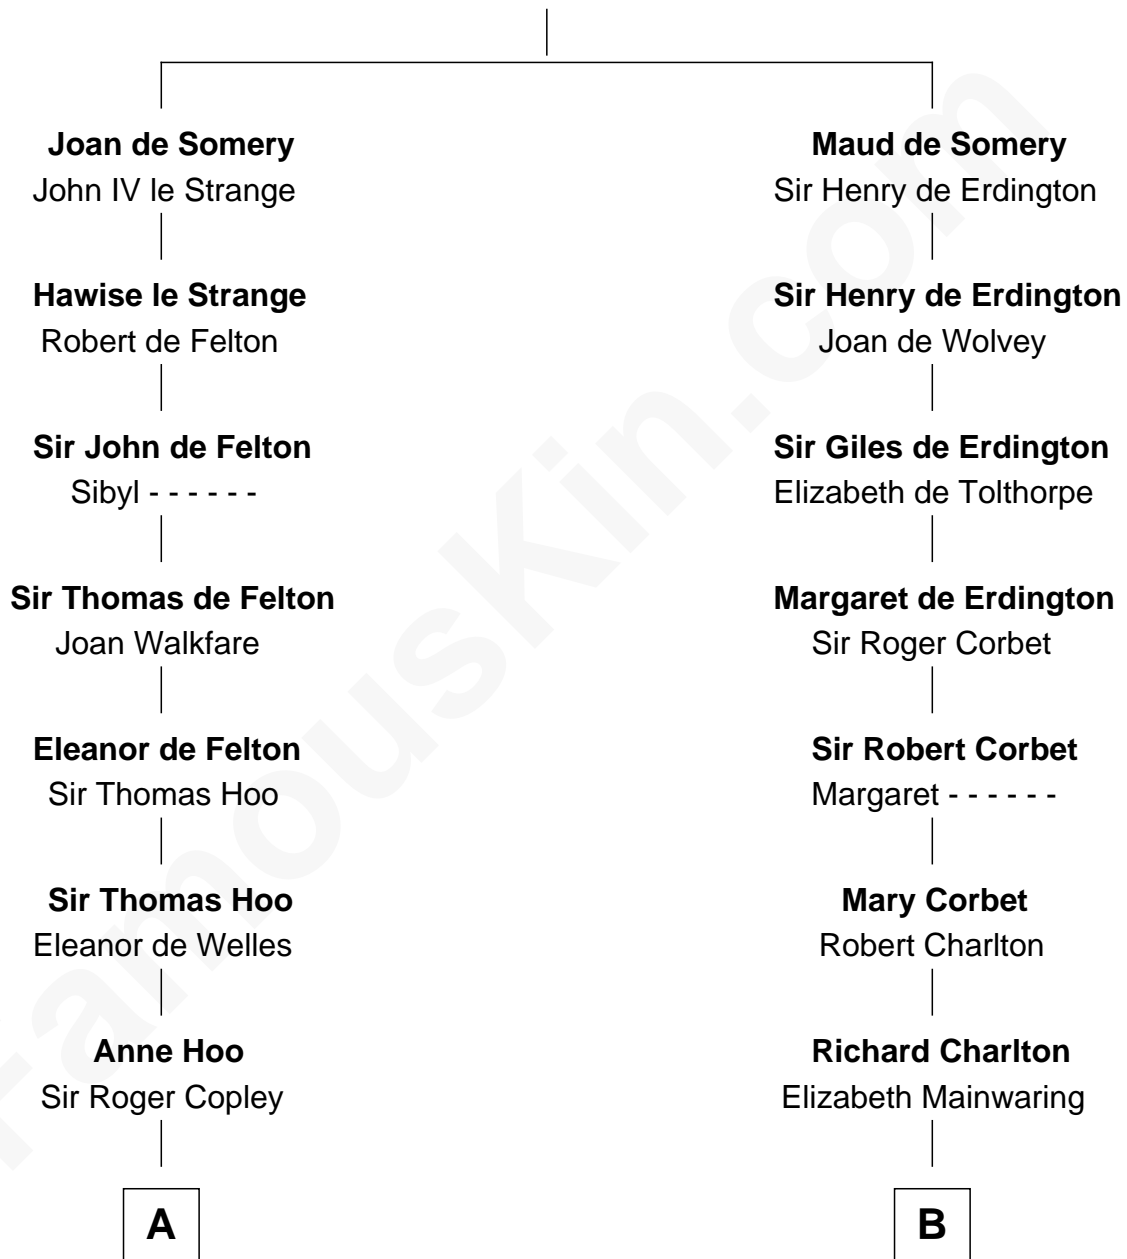

FamousKin.com Relationship Chart of

Ray Bradbury

Author of The Martian Chronicles

17th cousin 4 times removed of

Jay Gould

American Railroad "Robber Baron"

Sir Roger de Somery

Nichole d'Aubenev

C

—
Samuel Bradbury
Frances Mary Rothead

—
Samuel Irving Bradbury
Mary Adell Spaulding

—
Samuel Hinkston Bradbury
Minnie Alice Davis

—
Leonard Spaulding Bradbury
Esther Marie Moberg

—
Ray Bradbury
Author of The Martian Chronicles