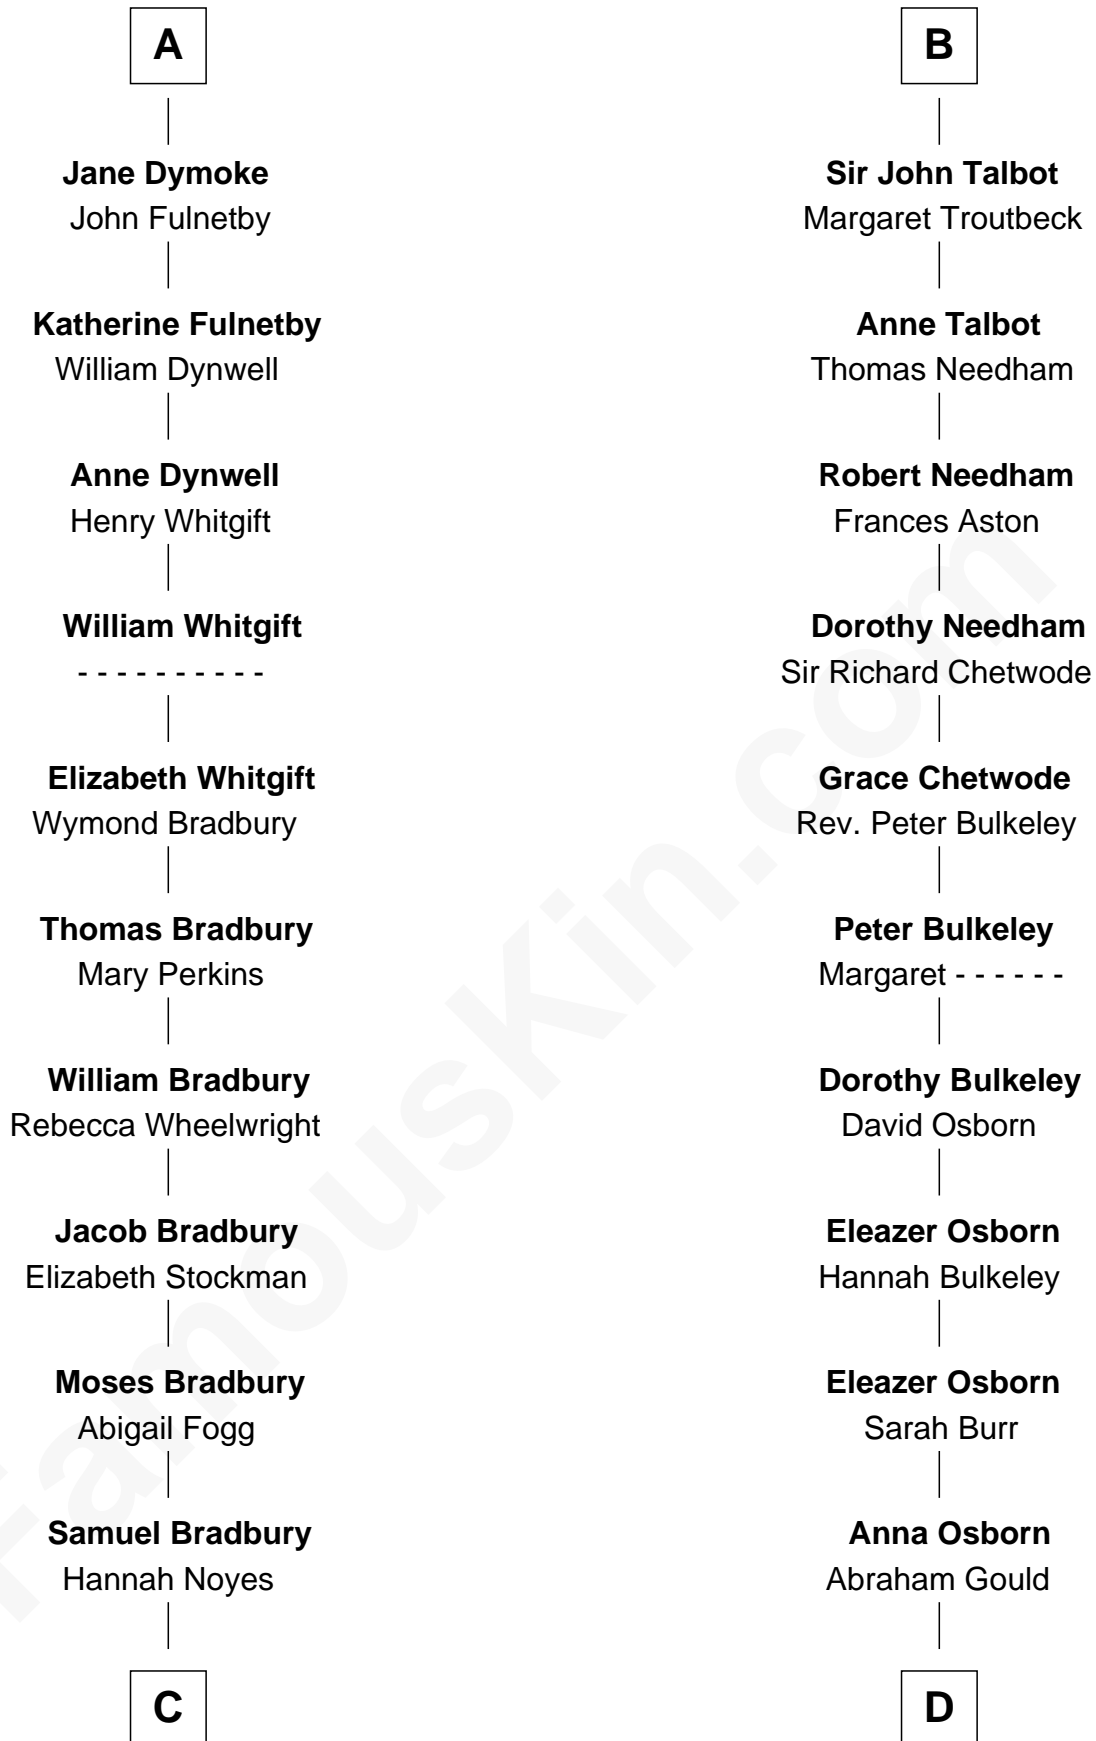

# FamousKin.com Relationship Chart of

**Ray Bradbury**

*Author of The Martian Chronicles*

18th cousin 3 times removed of

**Jay Gould**

*American Railroad "Robber Baron"*

FamousKin.com