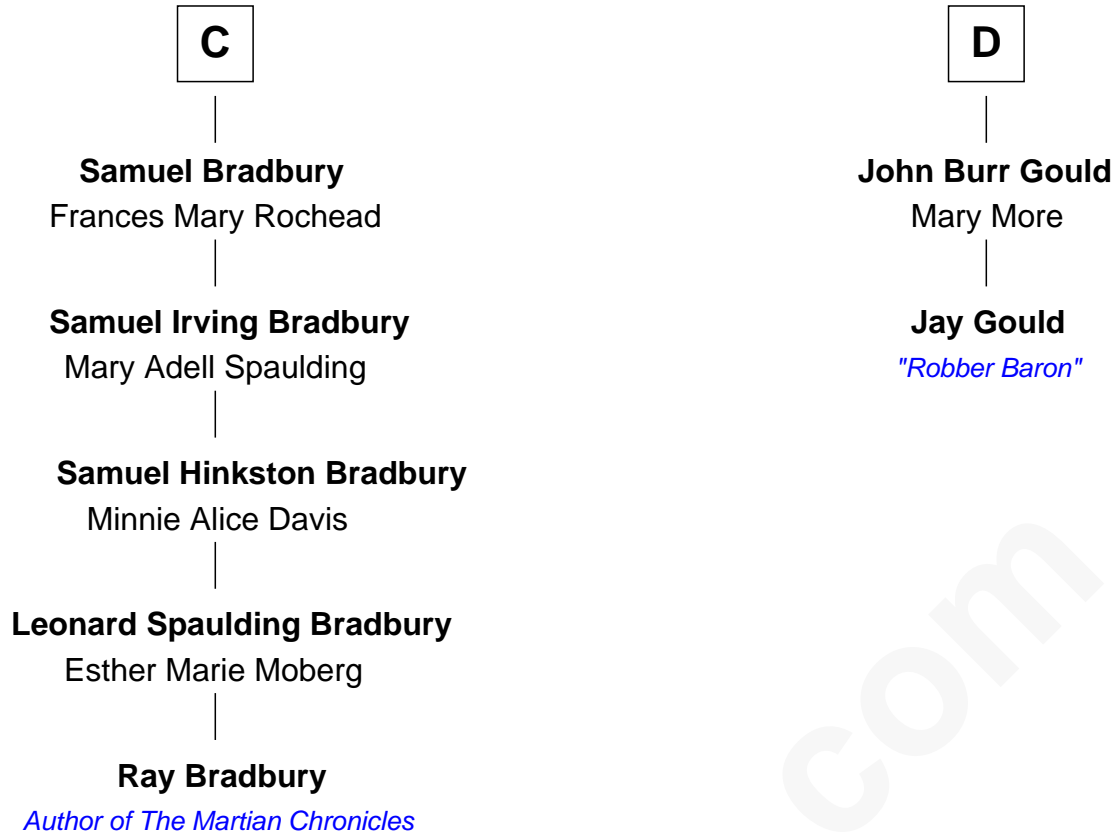

# FamousKin.com Relationship Chart of

**Ray Bradbury**

*Author of The Martian Chronicles*

18th cousin 3 times removed of

**Jay Gould**

*American Railroad "Robber Baron"*

FamousKin.com