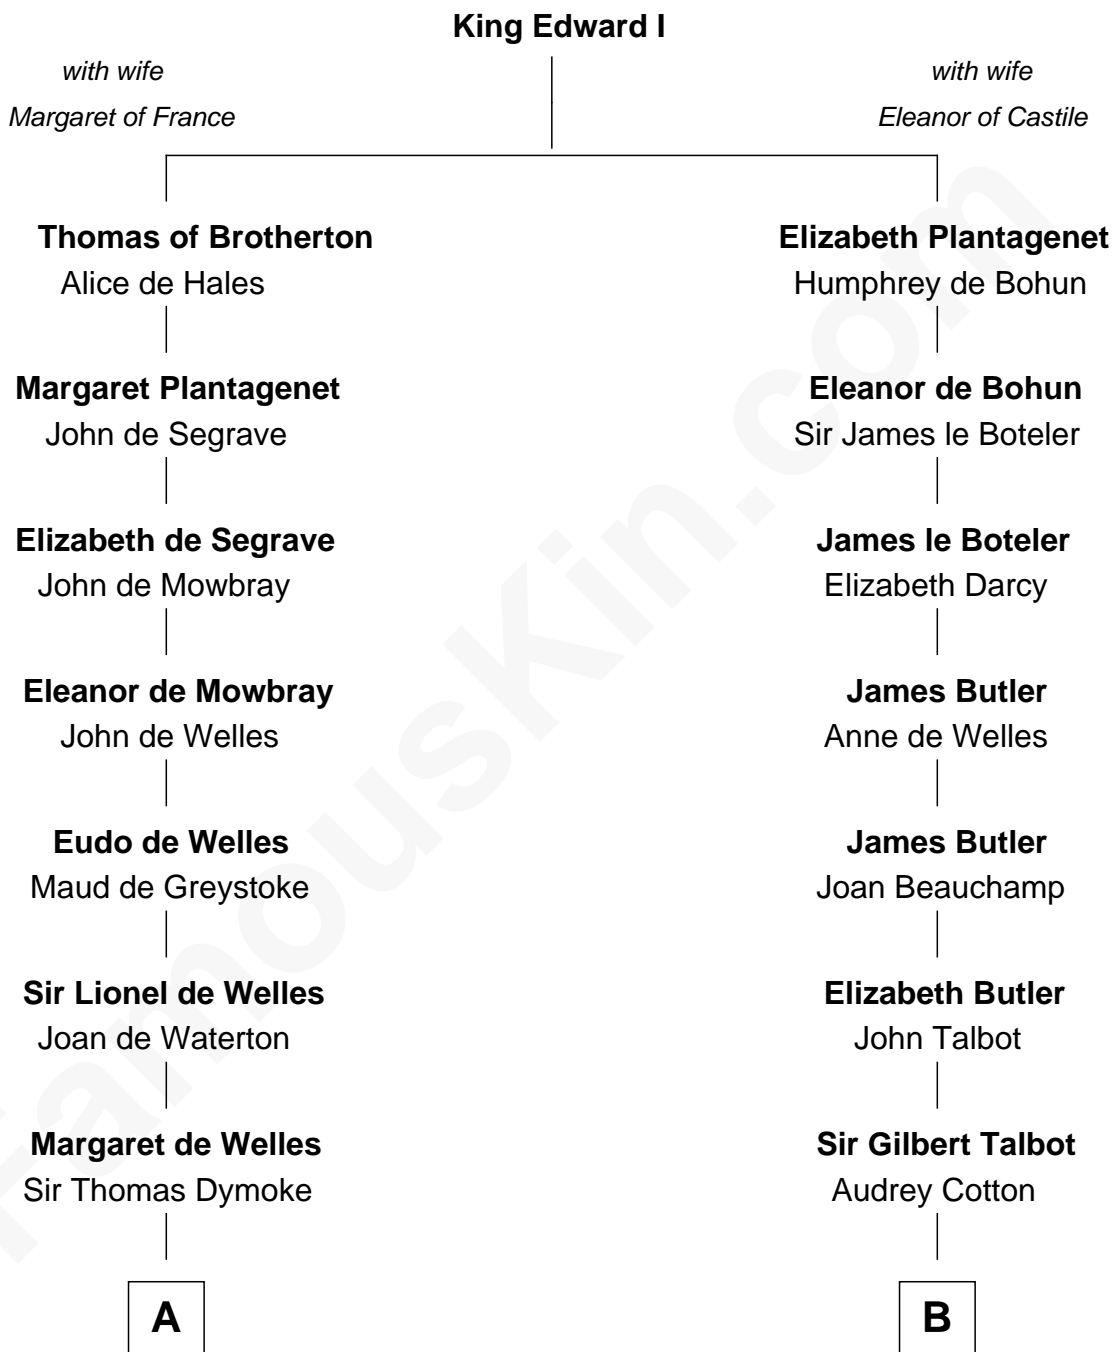

# FamousKin.com Relationship Chart of

**Ray Bradbury**

*Author of The Martian Chronicles*

18th cousin 3 times removed of

**Jay Gould**

*American Railroad "Robber Baron"*

FamousKin.com