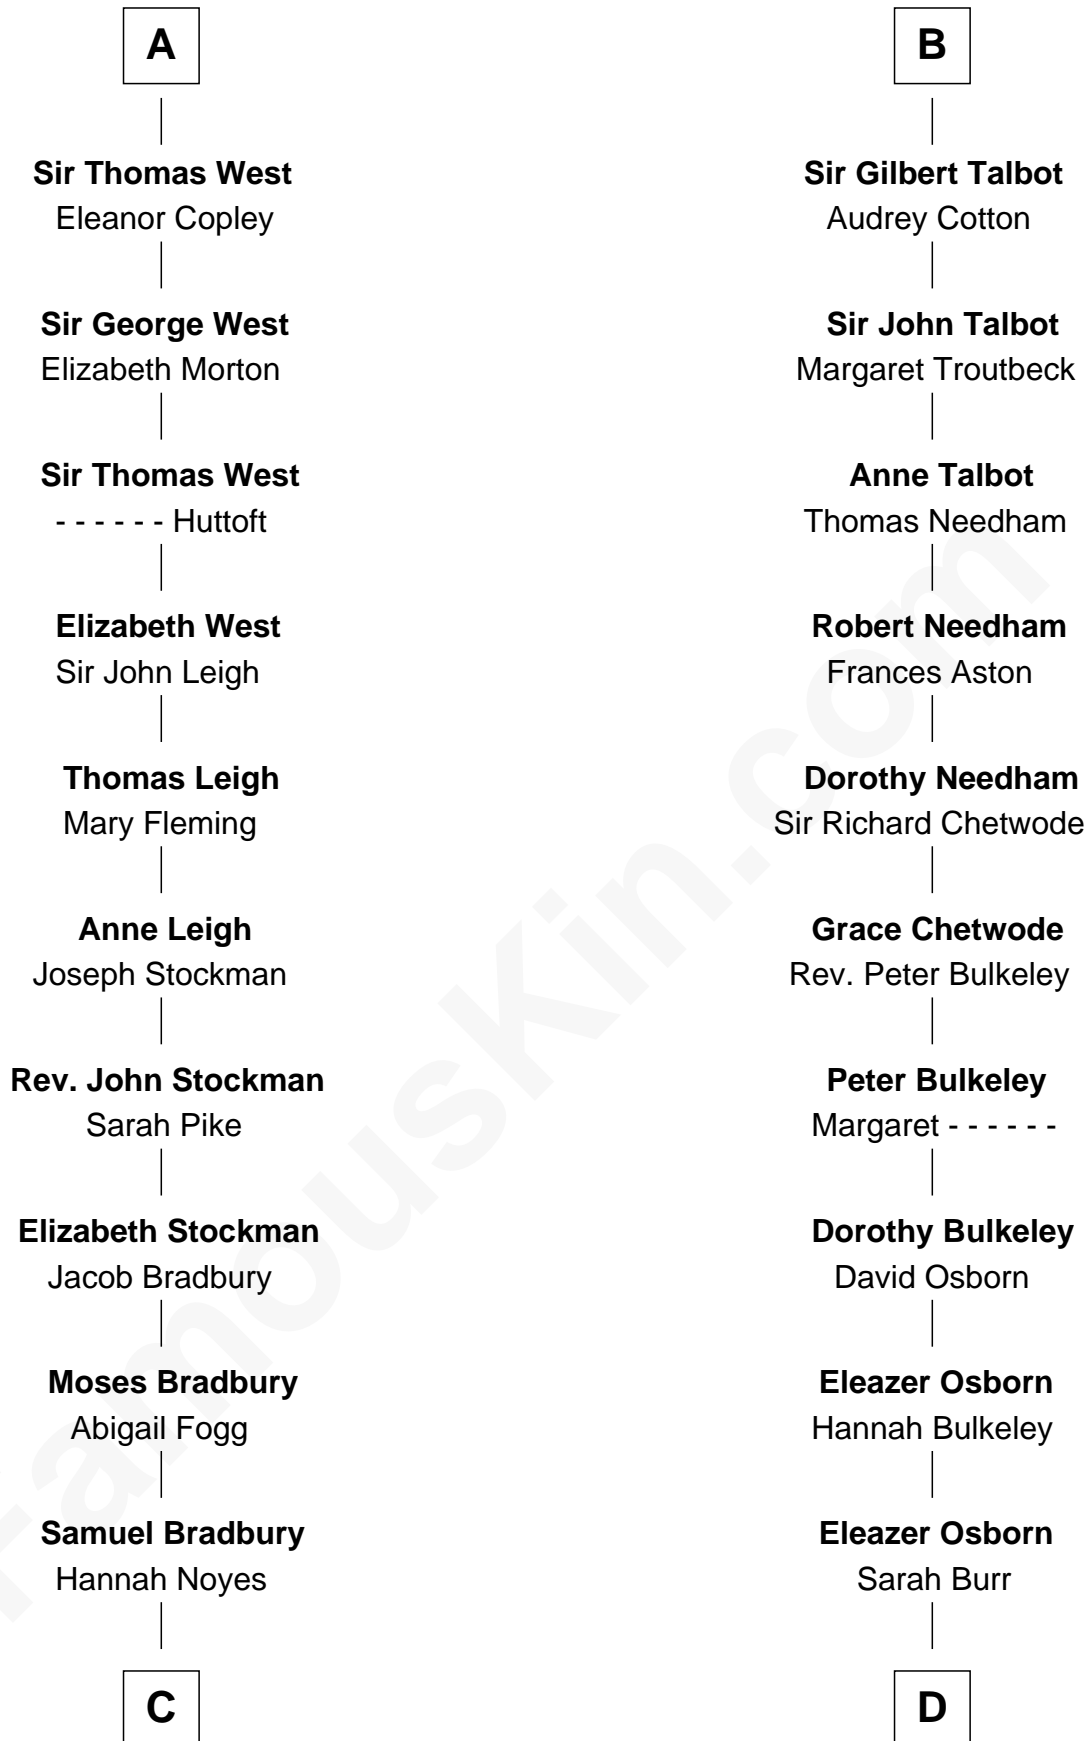

FamousKin.com

Relationship Chart of

Ray Bradbury

Author of The Martian Chronicles

19th cousin 2 times removed of

Jay Gould

American Railroad "Robber Baron"

C

Samuel Bradbury
Frances Mary Rothead

Samuel Irving Bradbury
Mary Adell Spaulding

Samuel Hinkston Bradbury
Minnie Alice Davis

Leonard Spaulding Bradbury
Esther Marie Moberg

Ray Bradbury
Author of The Martian Chronicles

D

Anna Osborn
Abraham Gould

John Burr Gould
Mary More

Jay Gould
"Robber Baron"

FamousKin.com