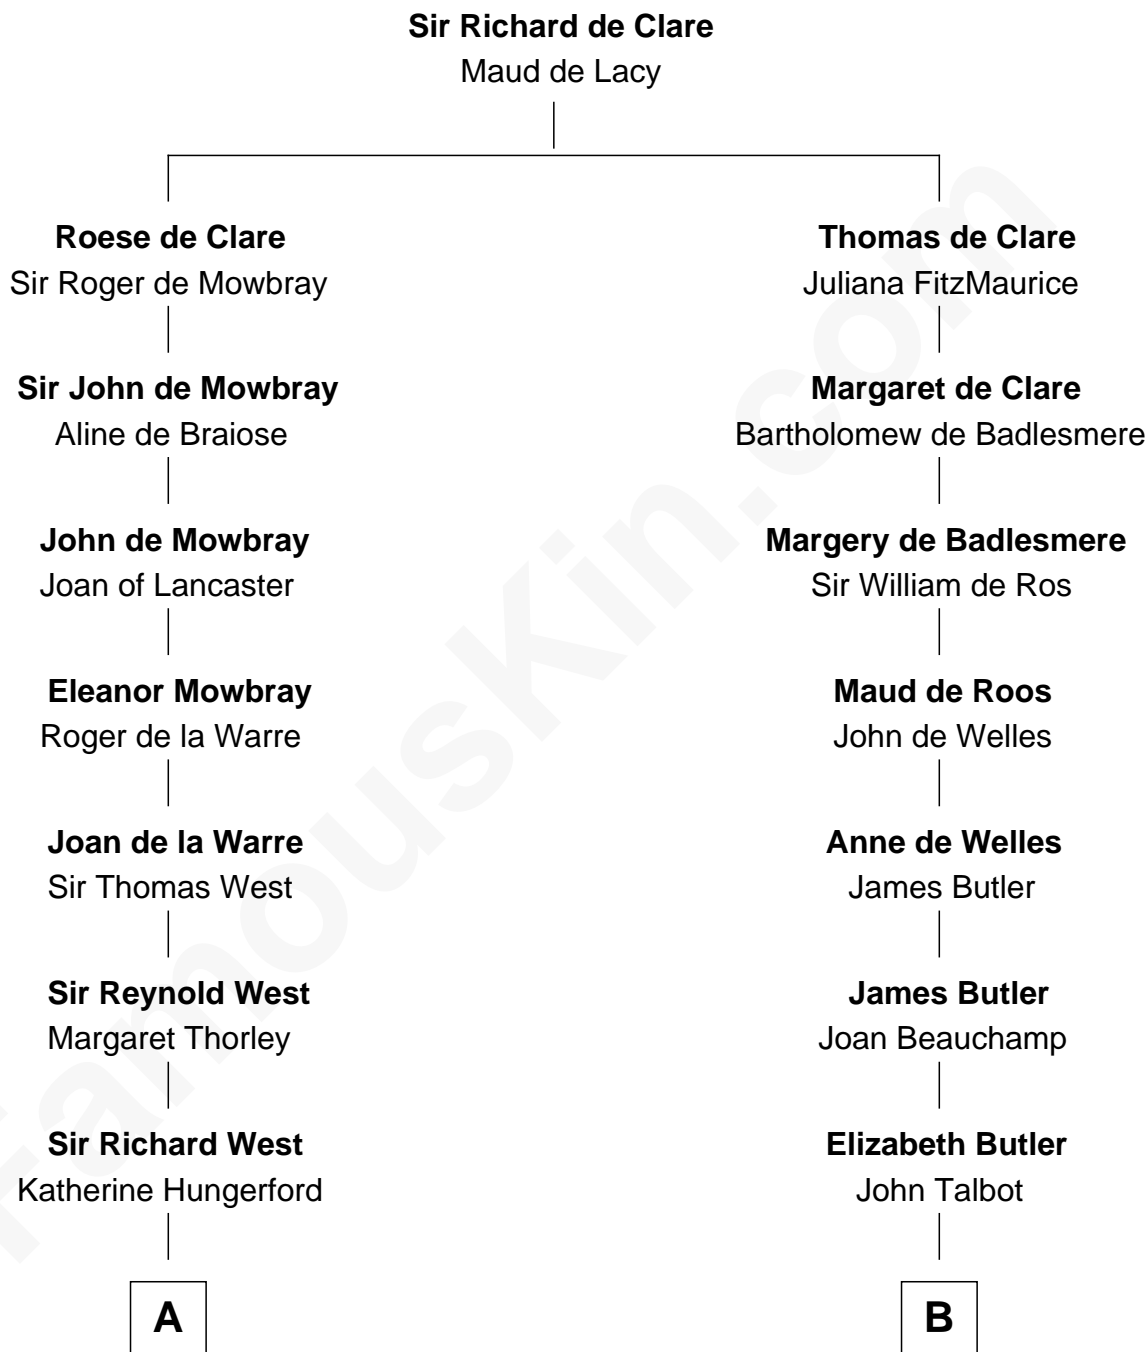

FamousKin.com Relationship Chart of

Ray Bradbury

Author of The Martian Chronicles

19th cousin 2 times removed of

Jay Gould

American Railroad "Robber Baron"

C

Samuel Bradbury
Frances Mary Rothead

Samuel Irving Bradbury
Mary Adell Spaulding

Samuel Hinkston Bradbury
Minnie Alice Davis

Leonard Spaulding Bradbury
Esther Marie Moberg

Ray Bradbury
Author of The Martian Chronicles

D

Anna Osborn
Abraham Gould

John Burr Gould
Mary More

Jay Gould
"Robber Baron"

FamousKin.com