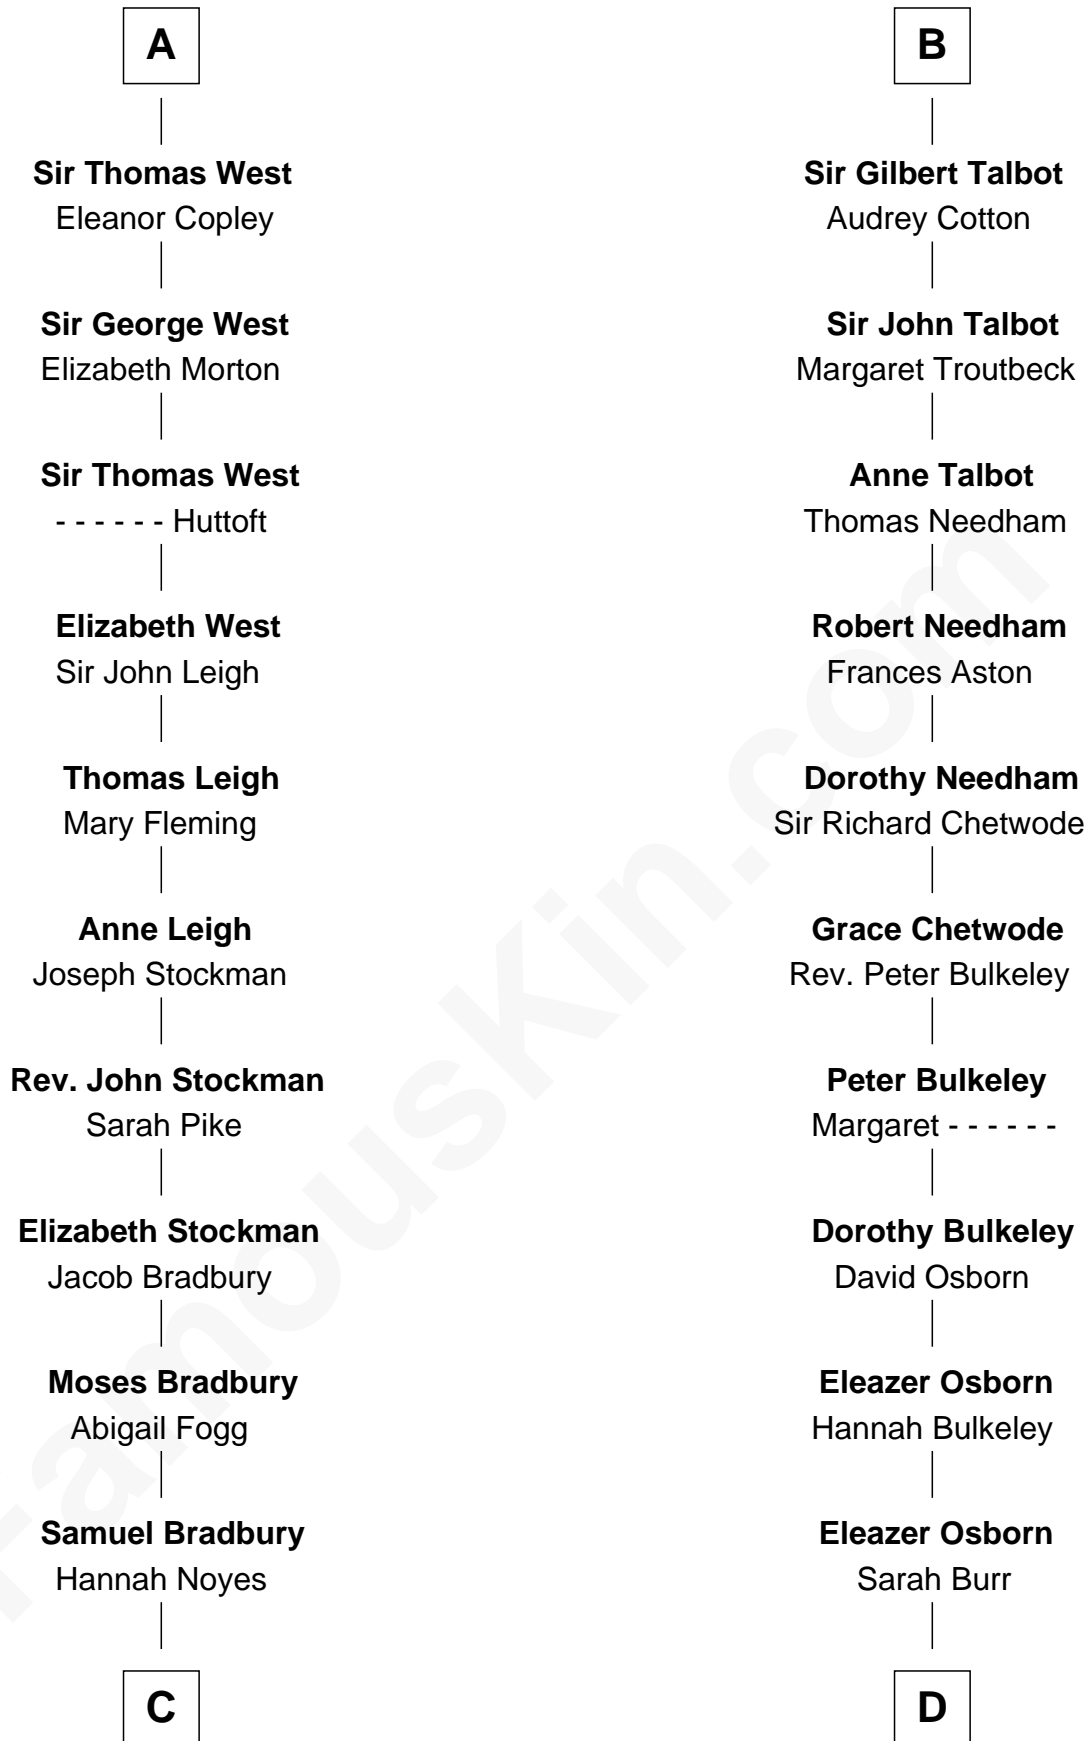

FamousKin.com Relationship Chart of

Ray Bradbury

Author of The Martian Chronicles

19th cousin 2 times removed of

Jay Gould

American Railroad "Robber Baron"

C

Samuel Bradbury
Frances Mary Rothead

Samuel Irving Bradbury
Mary Adell Spaulding

Samuel Hinkston Bradbury
Minnie Alice Davis

Leonard Spaulding Bradbury
Esther Marie Moberg

Ray Bradbury
Author of The Martian Chronicles

D

Anna Osborn
Abraham Gould

John Burr Gould
Mary More

Jay Gould
"Robber Baron"

FamousKin.com