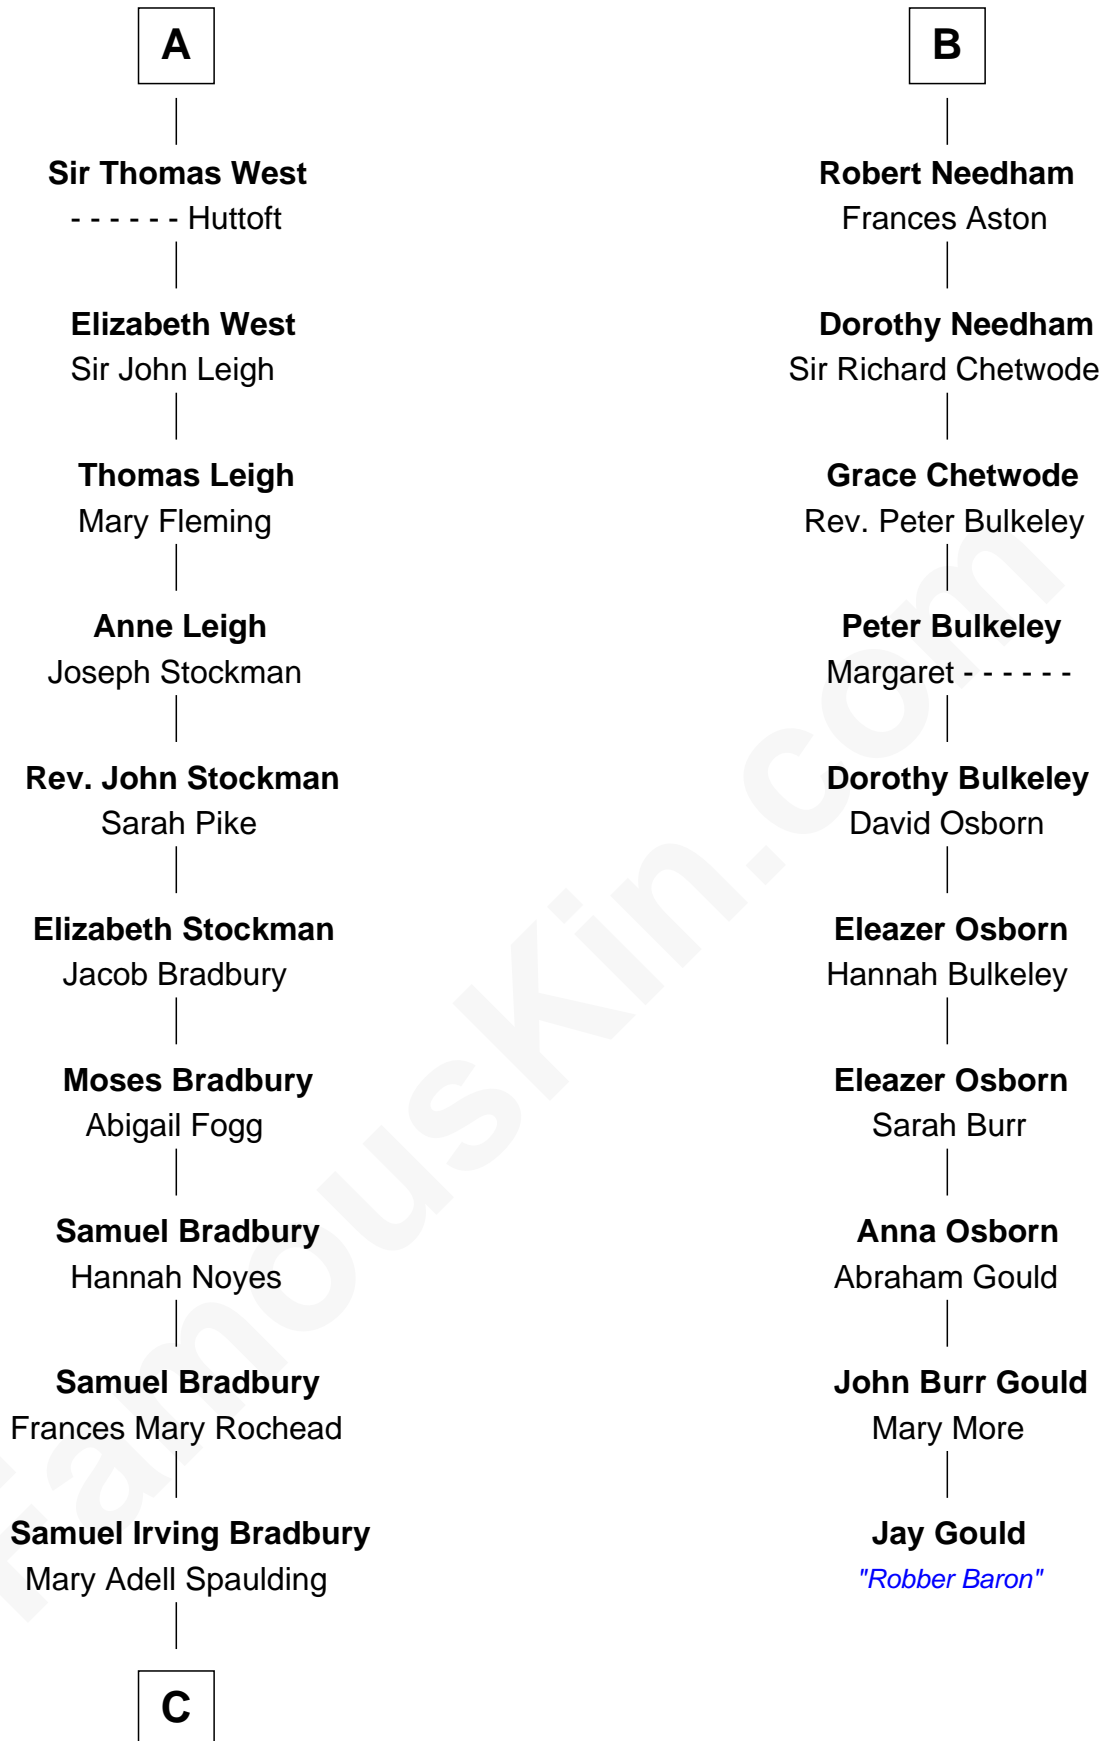

FamousKin.com

Relationship Chart of

Ray Bradbury

Author of The Martian Chronicles

16th cousin 3 times removed of

Jay Gould

American Railroad "Robber Baron"

C

—
Samuel Hinkston Bradbury

Minnie Alice Davis

—
Leonard Spaulding Bradbury

Esther Marie Moberg

—
Ray Bradbury

Author of [The Martian Chronicles](#)

FamousKin.com