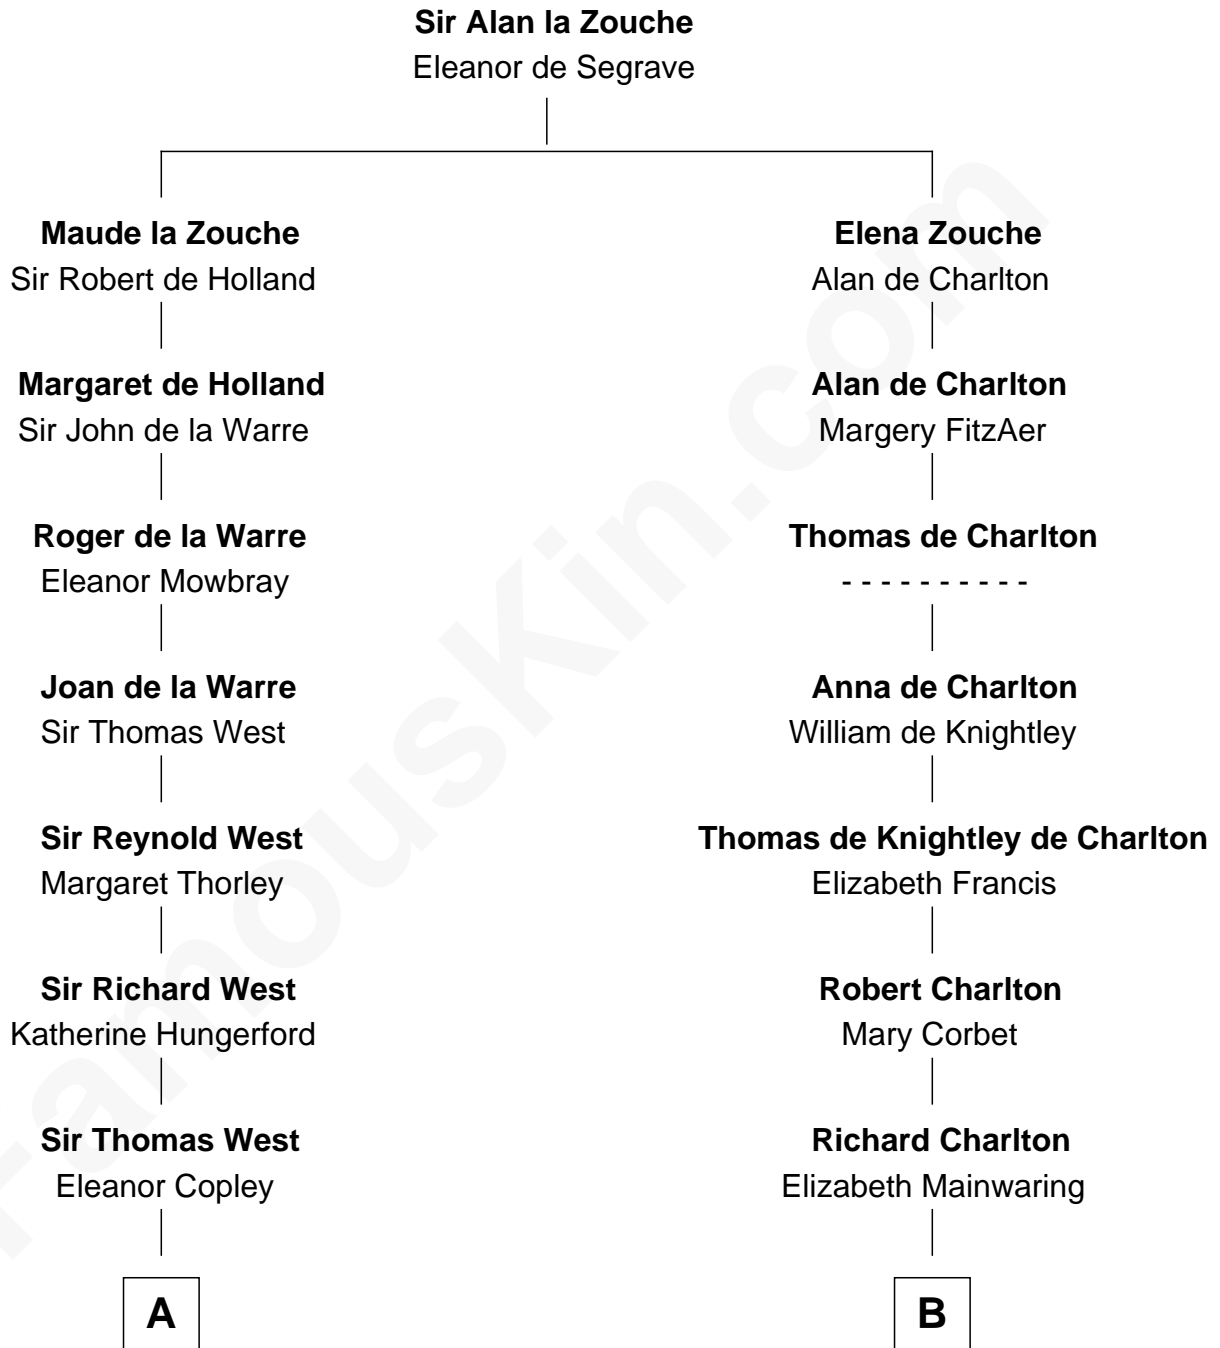

FamousKin.com Relationship Chart of

Ray Bradbury

Author of The Martian Chronicles

17th cousin 3 times removed of

Jay Gould

American Railroad "Robber Baron"

C

—
Samuel Irving Bradbury

Mary Adell Spaulding

—
Samuel Hinkston Bradbury

Minnie Alice Davis

—
Leonard Spaulding Bradbury

Esther Marie Moberg

—
Ray Bradbury

Author of [The Martian Chronicles](#)

FamousKin.com