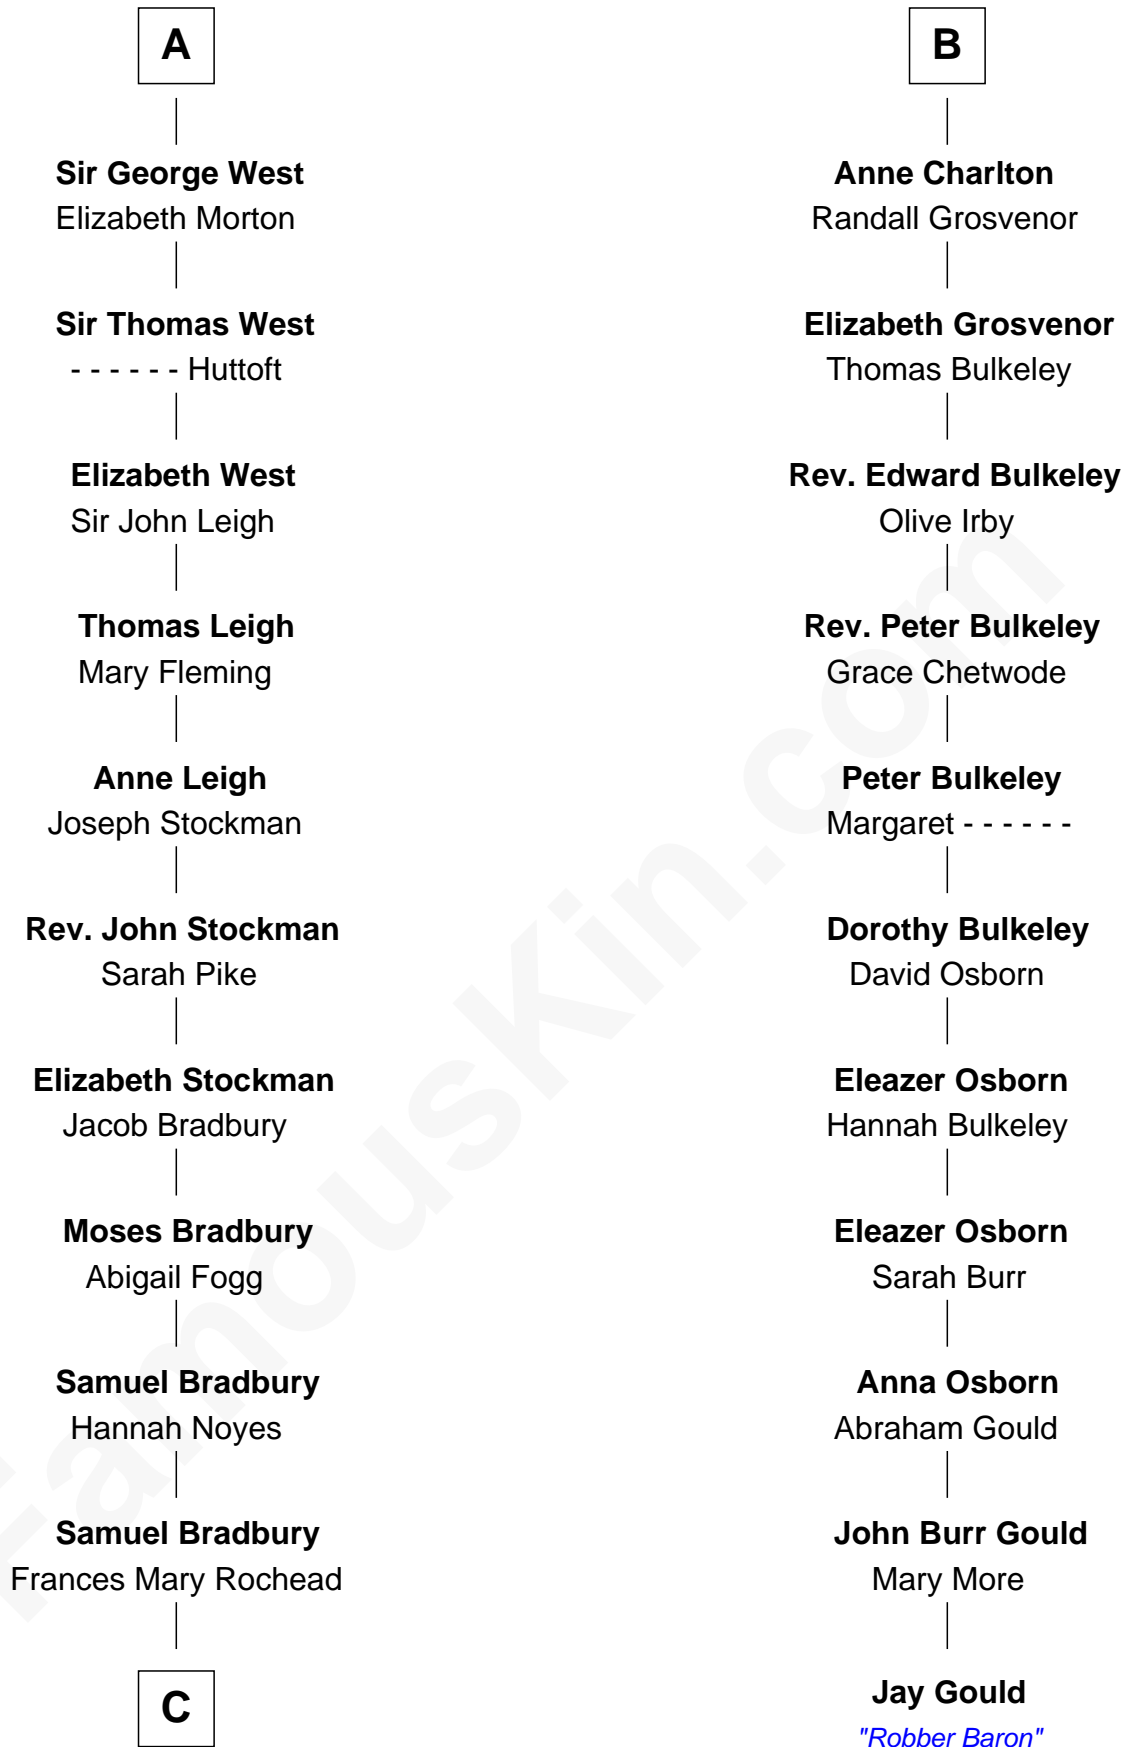

FamousKin.com Relationship Chart of

Ray Bradbury

Author of The Martian Chronicles

17th cousin 3 times removed of

Jay Gould

American Railroad "Robber Baron"

C

—
Samuel Irving Bradbury

Mary Adell Spaulding

—
Samuel Hinkston Bradbury

Minnie Alice Davis

—
Leonard Spaulding Bradbury

Esther Marie Moberg

—
Ray Bradbury

Author of [The Martian Chronicles](#)

FamousKin.com