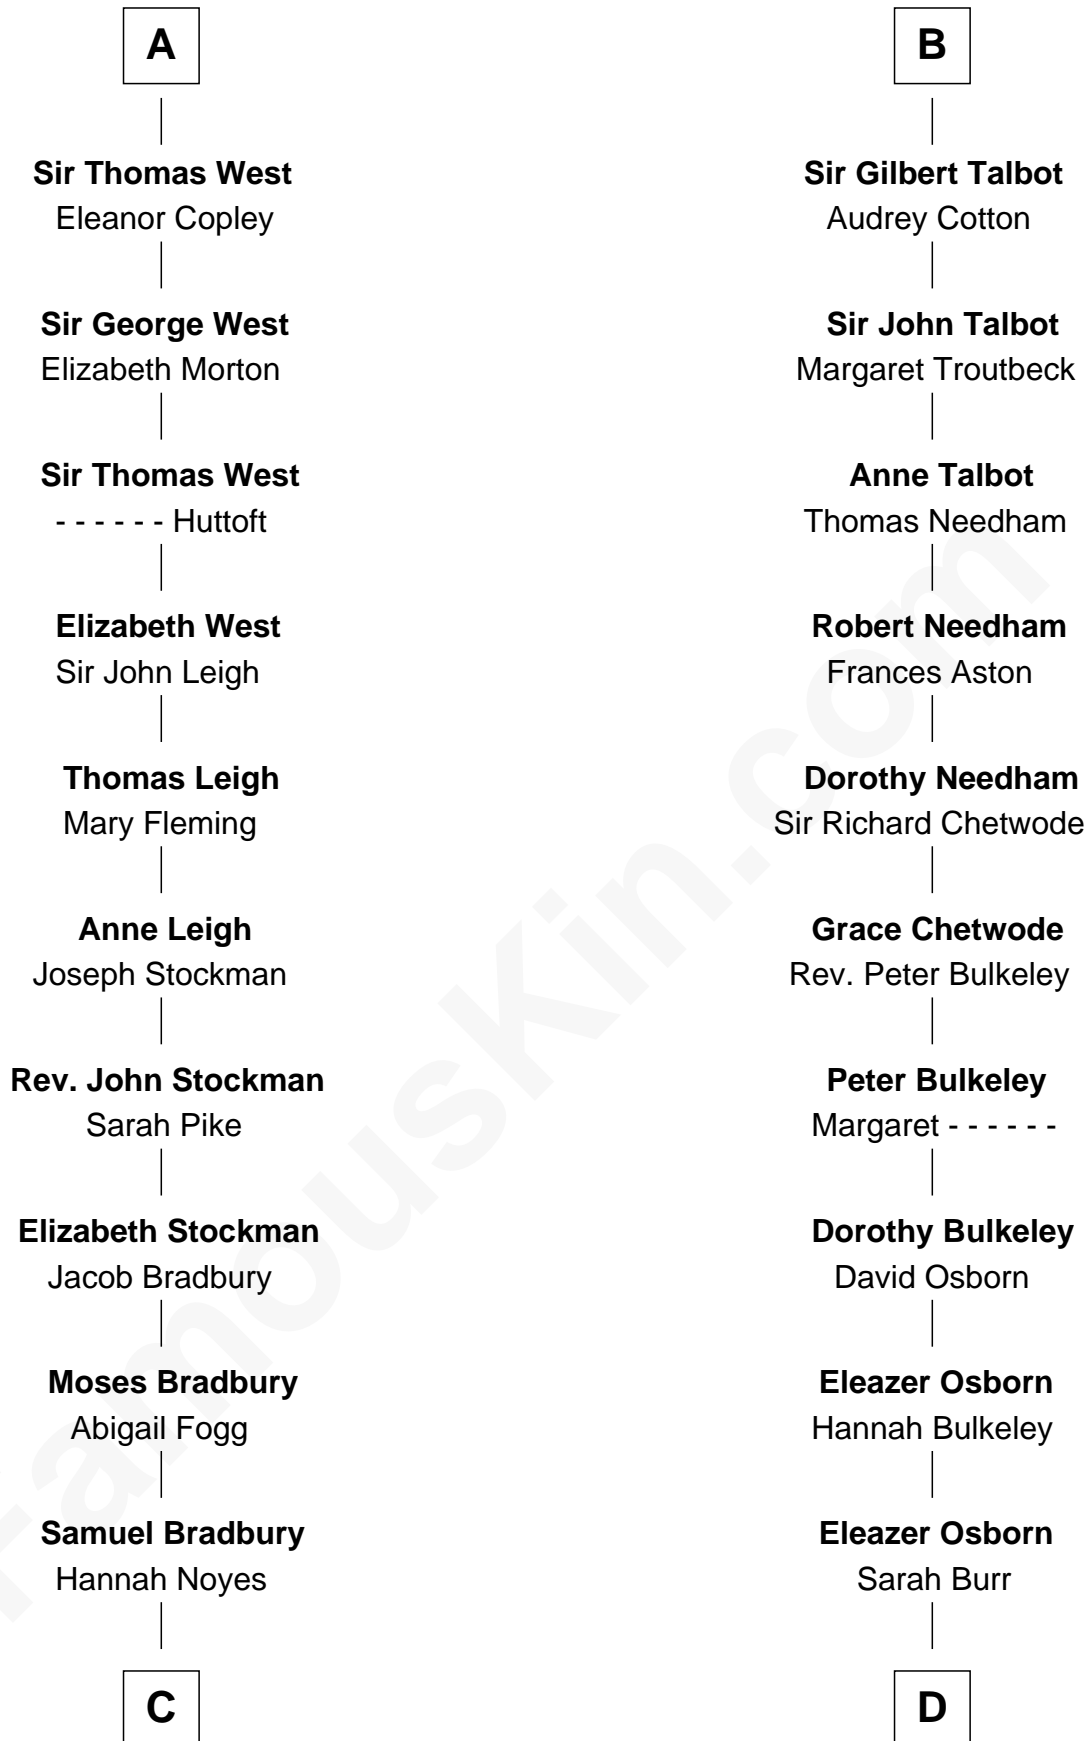

FamousKin.com Relationship Chart of

Ray Bradbury

Author of The Martian Chronicles

19th cousin 2 times removed of

Jay Gould

American Railroad "Robber Baron"

Robert I, Count of Artois

Matilda of Brabant

C

Samuel Bradbury
Frances Mary Rothead

Samuel Irving Bradbury
Mary Adell Spaulding

Samuel Hinkston Bradbury
Minnie Alice Davis

Leonard Spaulding Bradbury
Esther Marie Moberg

Ray Bradbury
Author of The Martian Chronicles

D

Anna Osborn
Abraham Gould

John Burr Gould
Mary More

Jay Gould
"Robber Baron"

FamousKin.com