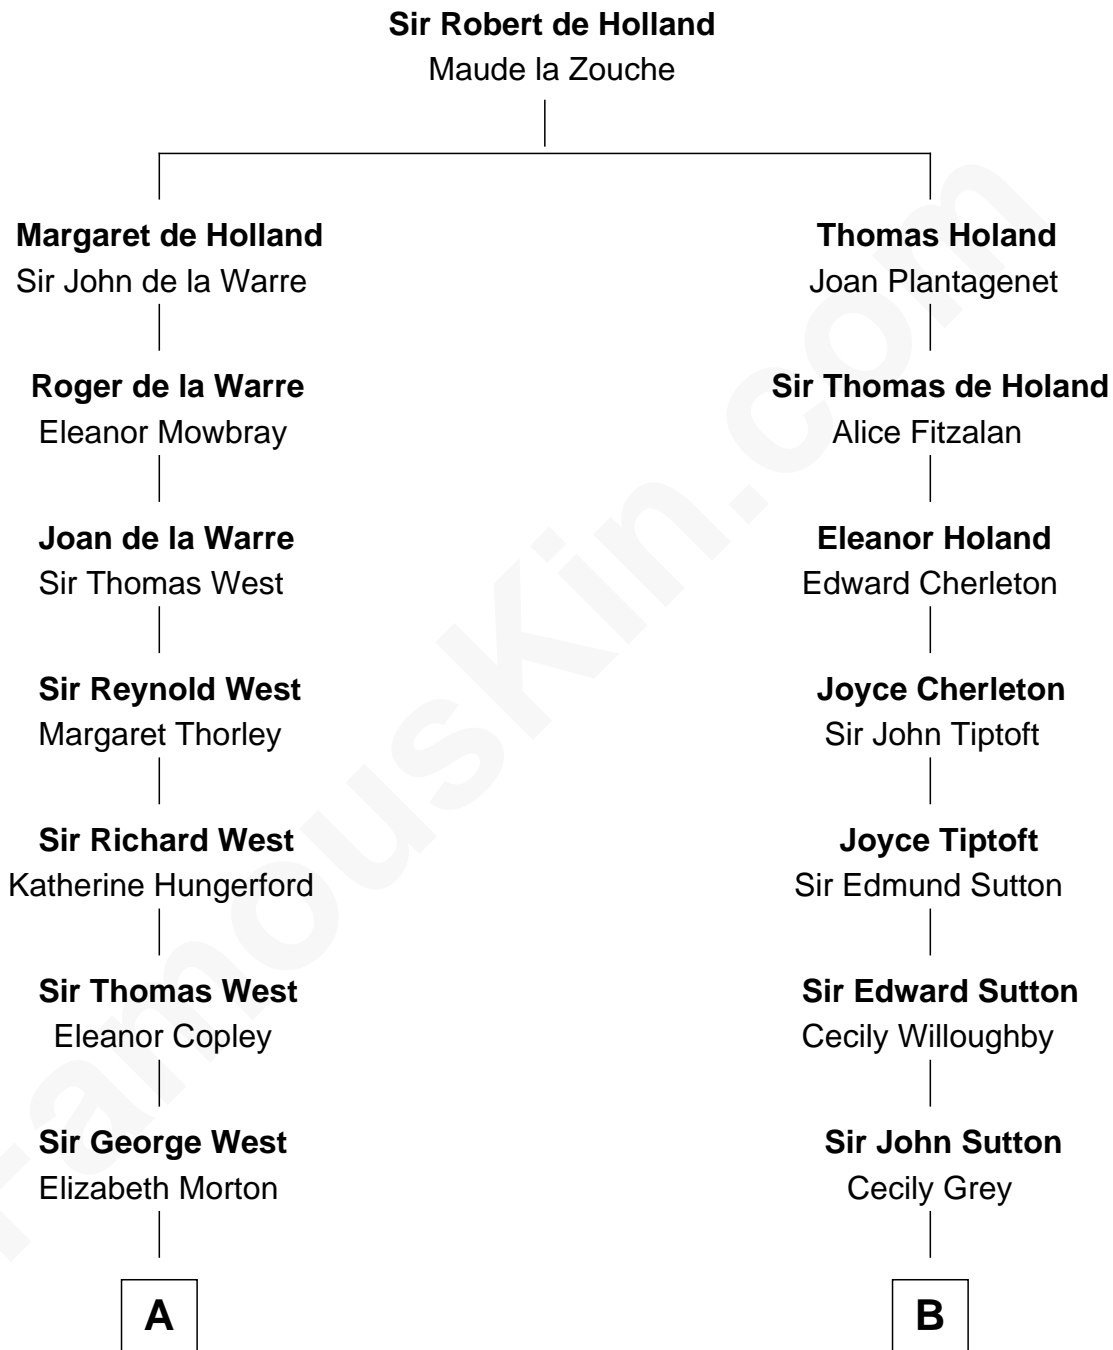

FamousKin.com

Relationship Chart of

Ray Bradbury

Author of The Martian Chronicles

17th cousin 2 times removed of

William Marsh Rice
Founder of Rice University

C

—
Samuel Hinkston Bradbury

Minnie Alice Davis

—
Leonard Spaulding Bradbury

Esther Marie Moberg

—
Ray Bradbury

Author of [The Martian Chronicles](#)

FamousKin.com