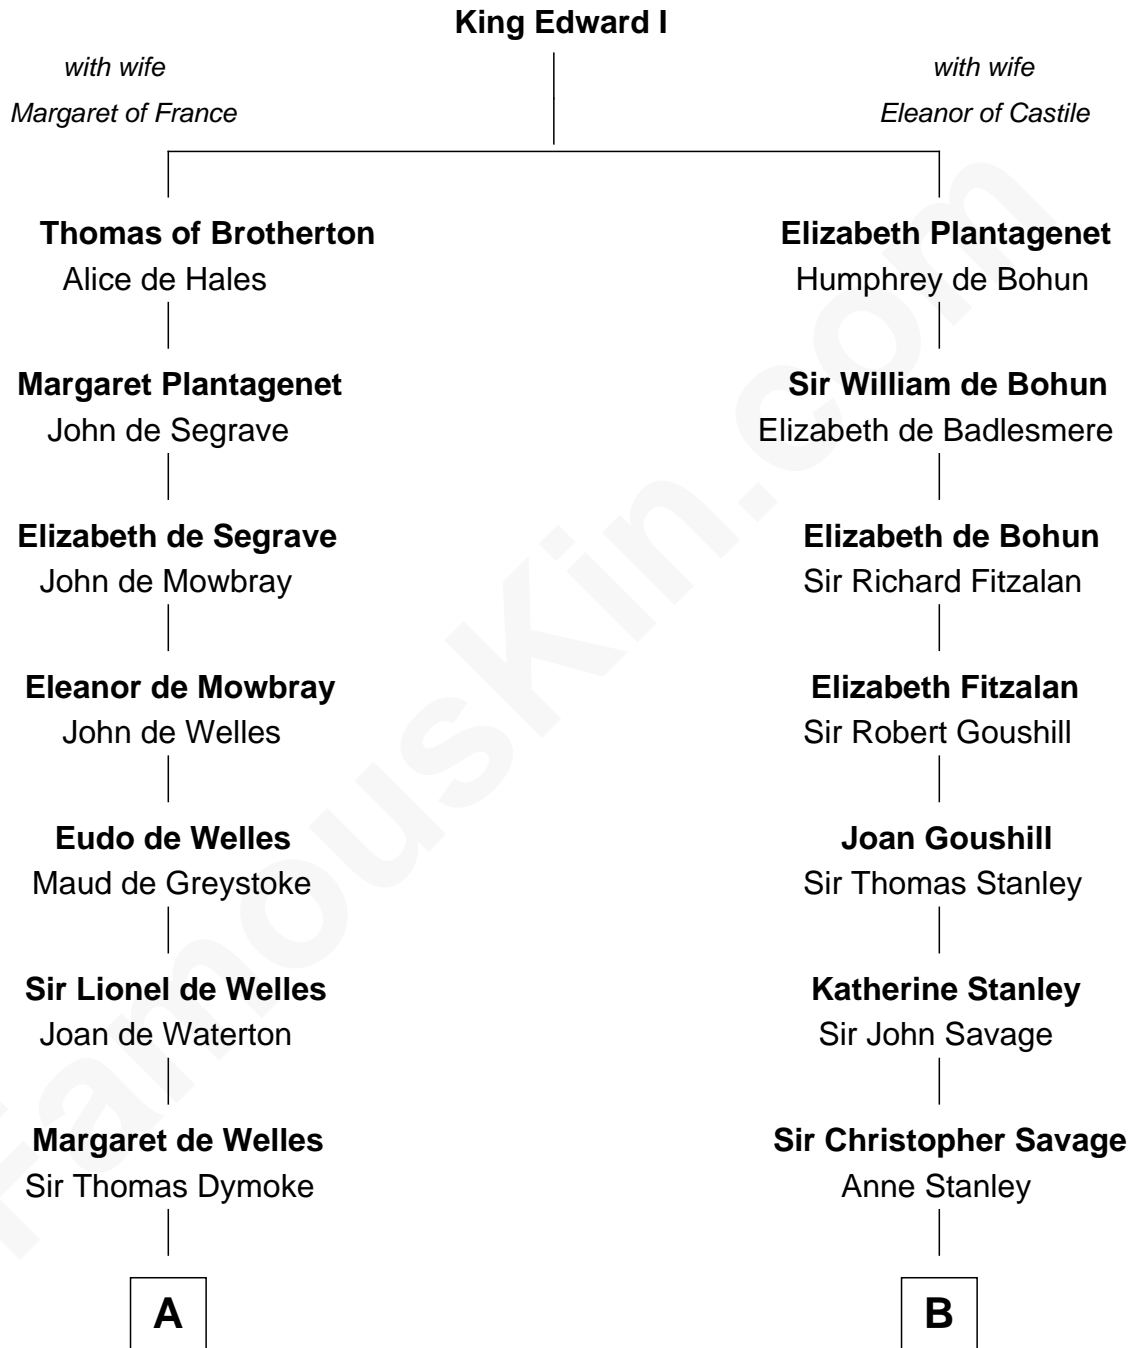

General George C. Marshall

Author of "The Marshall Plan"