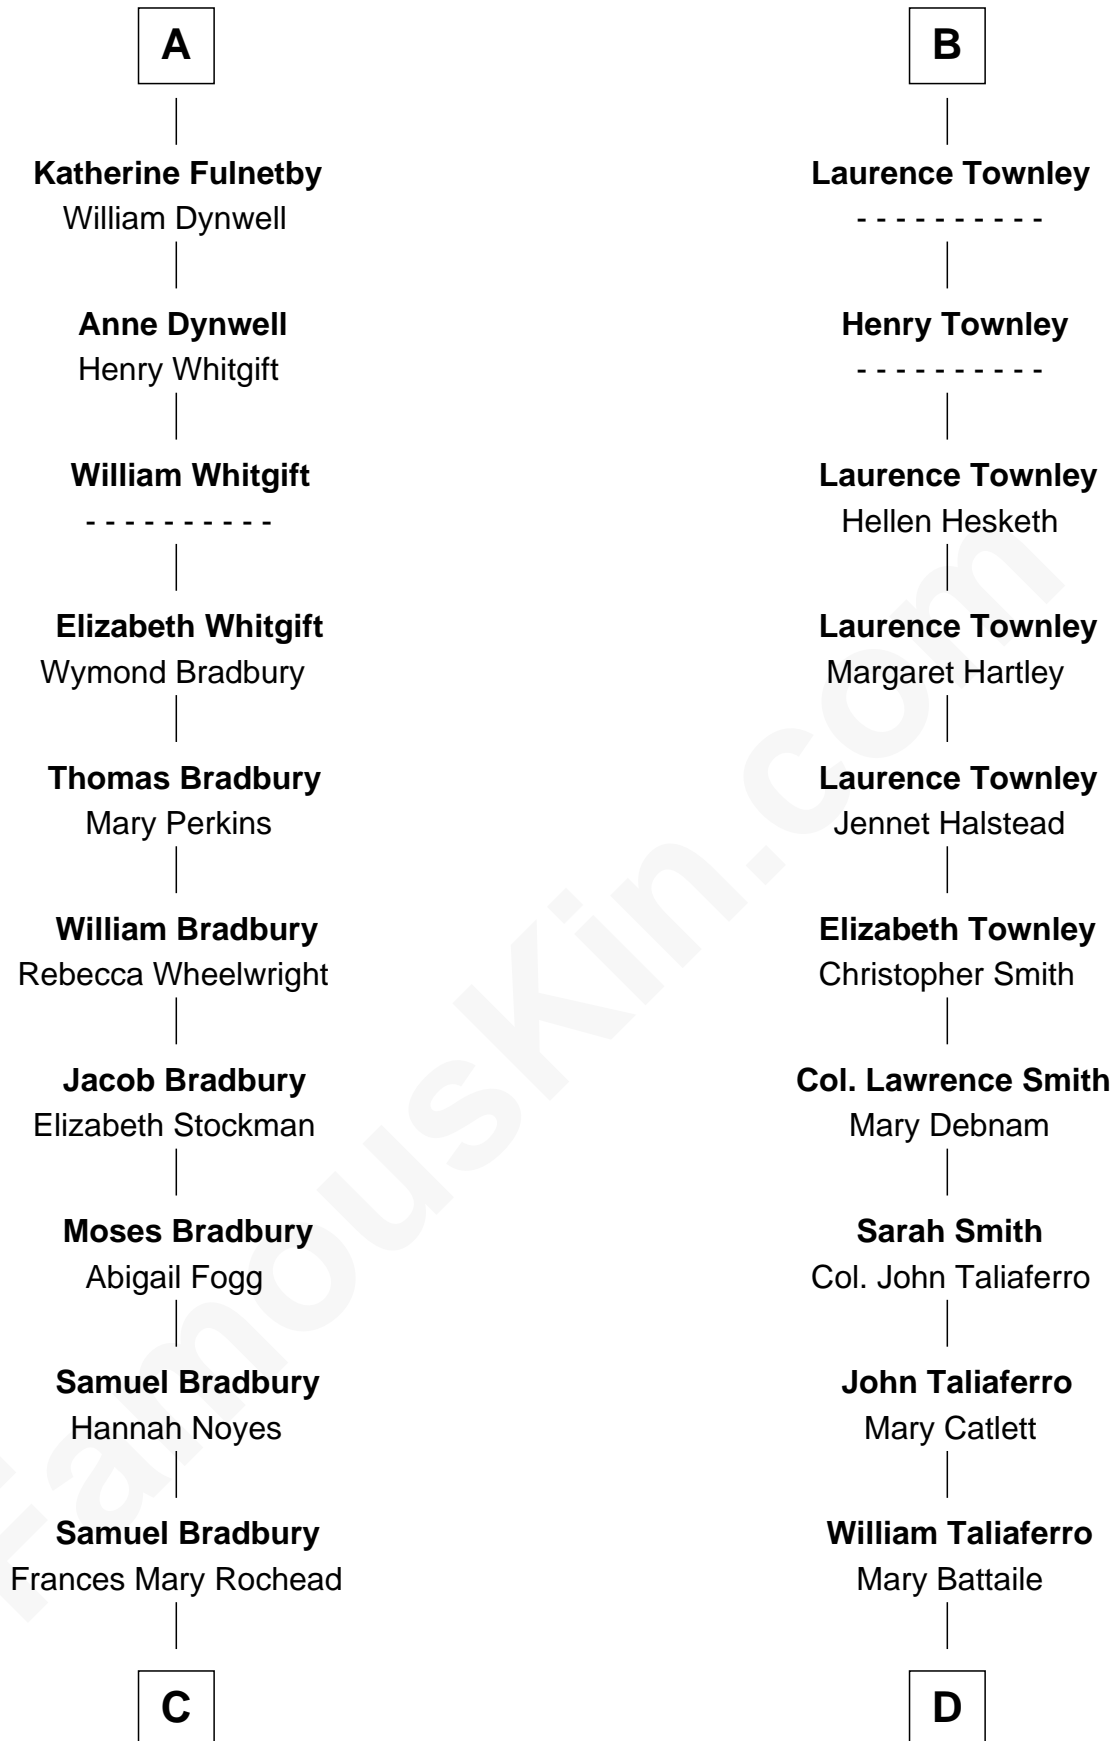

FamousKin.com

Relationship Chart of

Ray Bradbury

Author of *The Martian Chronicles*

20th cousin 1 time removed of

General George C. Marshall

Author of *"The Marshall Plan"*

C

Samuel Irving Bradbury

Mary Adell Spaulding

Samuel Hinkston Bradbury

Minnie Alice Davis

Leonard Spaulding Bradbury

Esther Marie Moberg

Ray Bradbury

Author of The Martian Chronicles

D

Nicholas Taliaferro

Ann Champe Taliaferro

Matilda Battaile Taliaferro

Martin Marshall

William Champe Marshall

Susan Myers

George Catlett Marshall