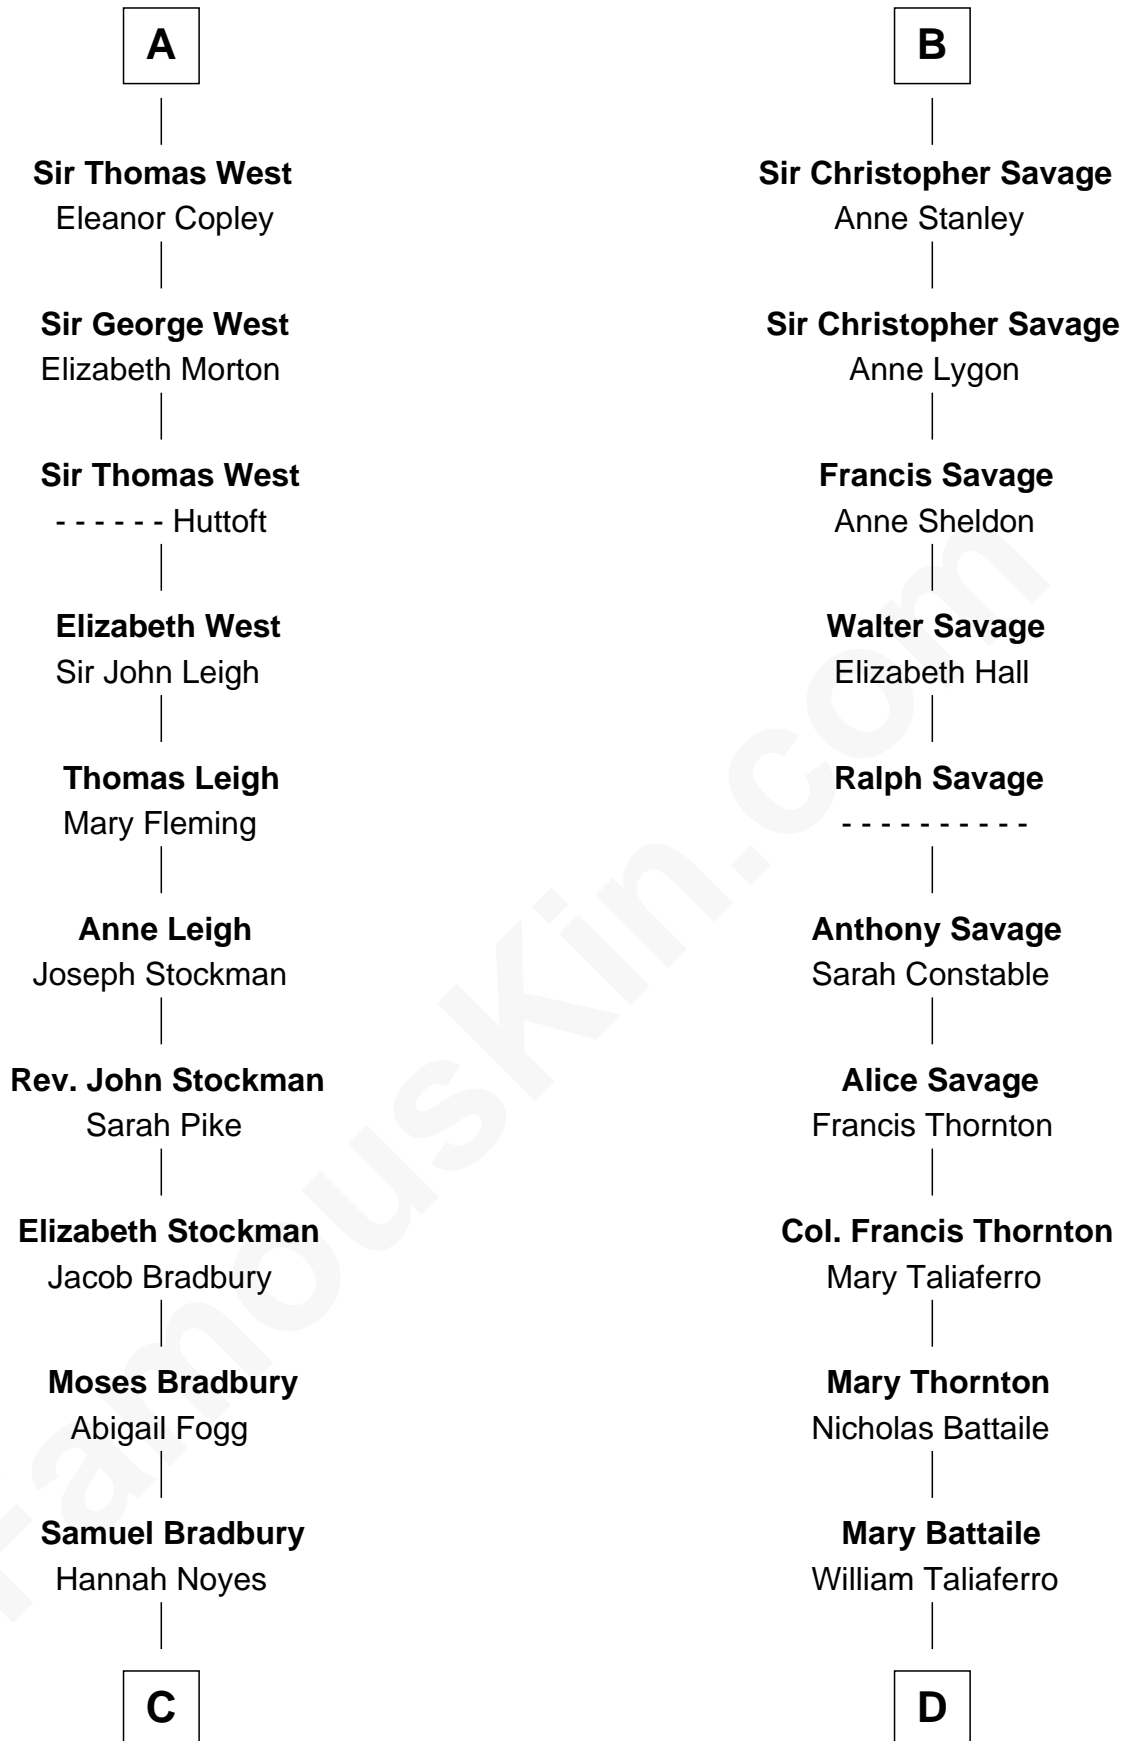

# FamousKin.com Relationship Chart of

**Ray Bradbury**

*Author of The Martian Chronicles*

21st cousin of

**General George C. Marshall**

*Author of "The Marshall Plan"*

**Robert I, Count of Artois**

Matilda of Brabant

**Blanche of Artois**  
Edmund Plantagenet

**Henry Plantagenet**  
Maud de Chaworth

**Joan of Lancaster**  
John de Mowbray

**Eleanor Mowbray**  
Roger de la Warre

**Joan de la Warre**  
Sir Thomas West

**Sir Reynold West**  
Margaret Thorley

**Sir Richard West**  
Katherine Hungerford

**A**

**Blanche of Artois**  
Edmund Plantagenet

**Henry Plantagenet**  
Maud de Chaworth

**Eleanor Plantagenet**  
Richard Fitzalan

**Sir Richard Fitzalan**  
Elizabeth de Bohun

**Elizabeth Fitzalan**  
Sir Robert Goushill

**Joan Goushill**  
Sir Thomas Stanley

**Katherine Stanley**  
Sir John Savage

**B**

**C**

**Samuel Bradbury**  
Frances Mary Rothead

**Samuel Irving Bradbury**  
Mary Adell Spaulding