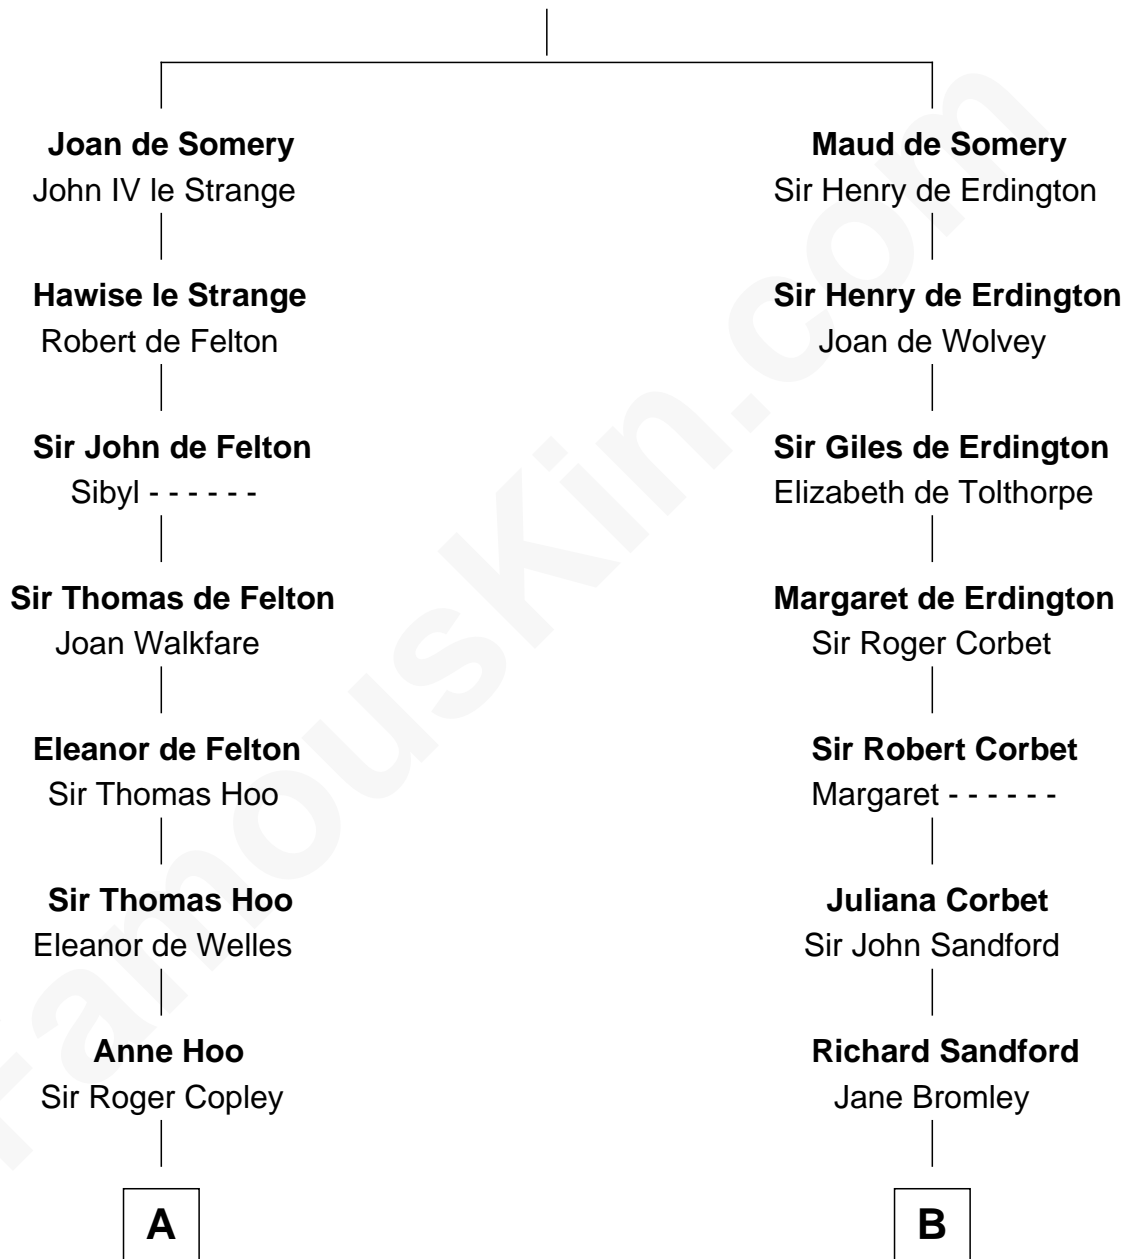

FamousKin.com Relationship Chart of

Ray Bradbury

Author of The Martian Chronicles

20th cousin 1 time removed of

Harry F. Byrd

50th Governor of Virginia

Sir Roger de Somery

Nichole d'Aubenev

C

Samuel Bradbury
Frances Mary Rohead

Samuel Irving Bradbury
Mary Adell Spaulding

Samuel Hinkston Bradbury
Minnie Alice Davis

Leonard Spaulding Bradbury
Esther Marie Moberg

Ray Bradbury
Author of The Martian Chronicles