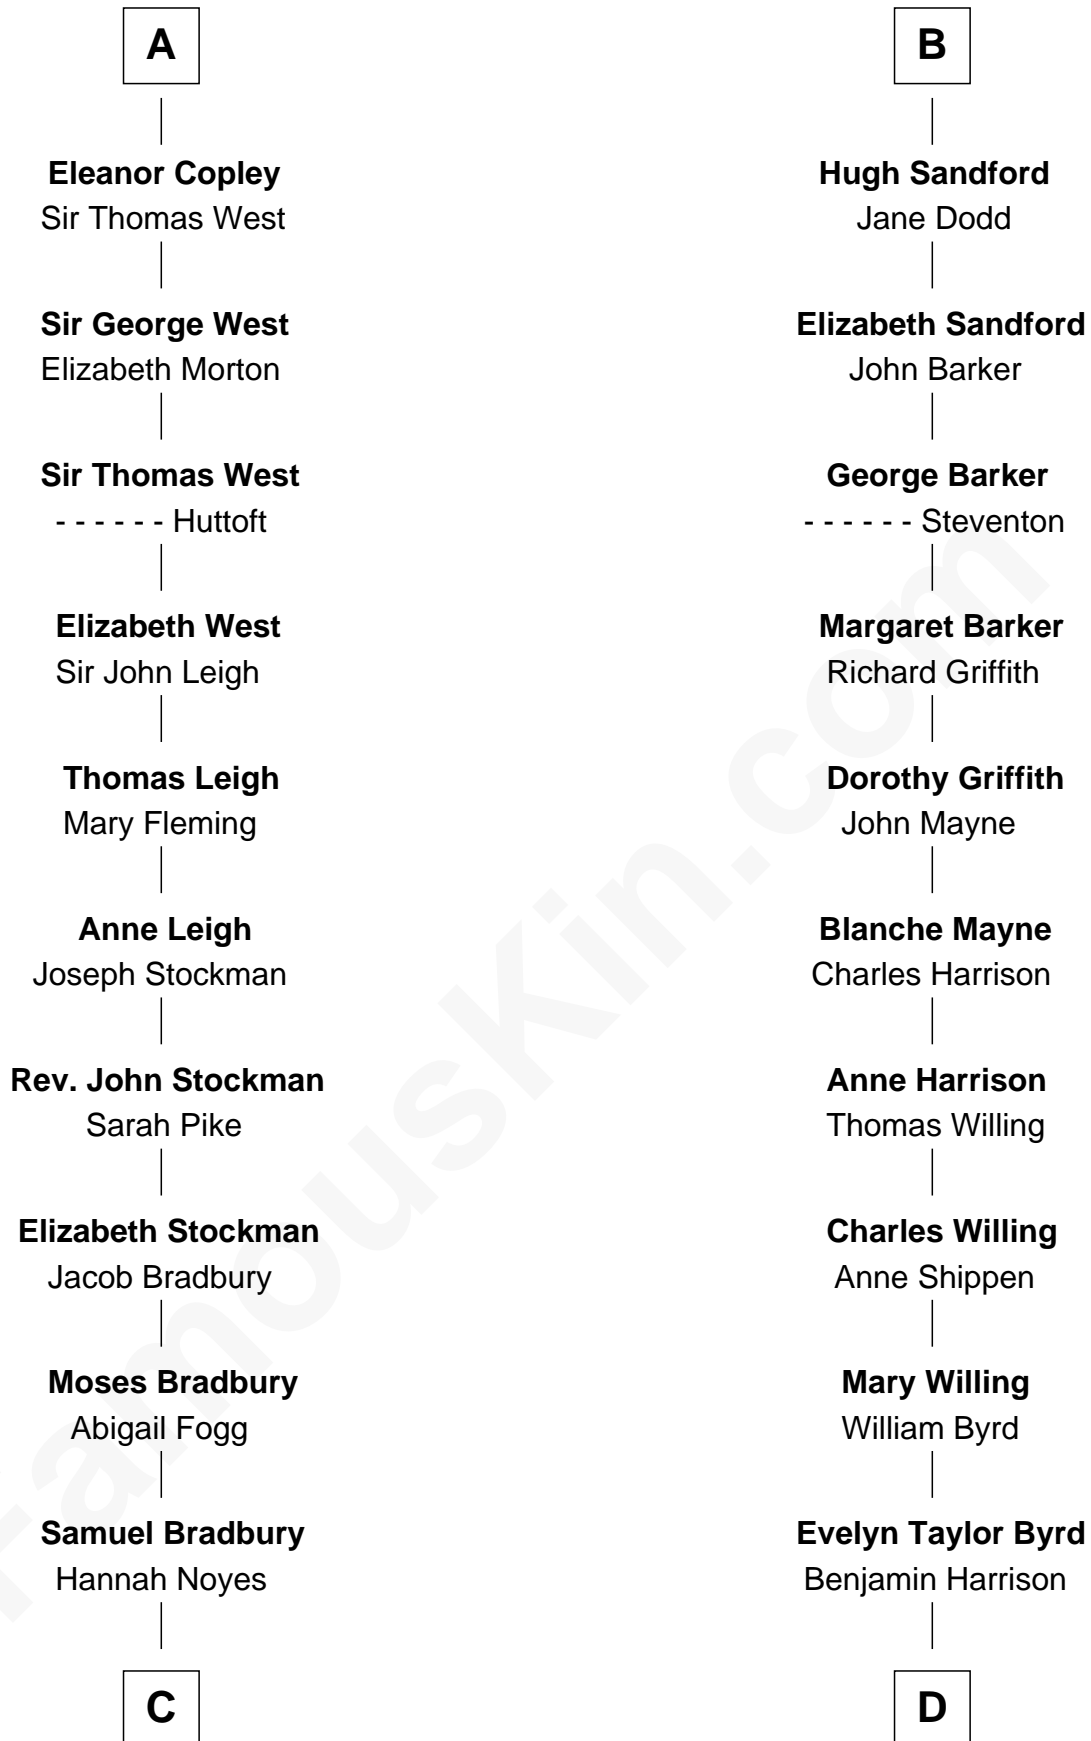

FamousKin.com Relationship Chart of

Ray Bradbury

Author of The Martian Chronicles

20th cousin 1 time removed of

Harry F. Byrd

50th Governor of Virginia

Sir Roger de Somery

Nichole d'Aubenev

C

Samuel Bradbury
Frances Mary Rohead

Samuel Irving Bradbury
Mary Adell Spaulding

Samuel Hinkston Bradbury
Minnie Alice Davis

Leonard Spaulding Bradbury
Esther Marie Moberg

Ray Bradbury
Author of The Martian Chronicles