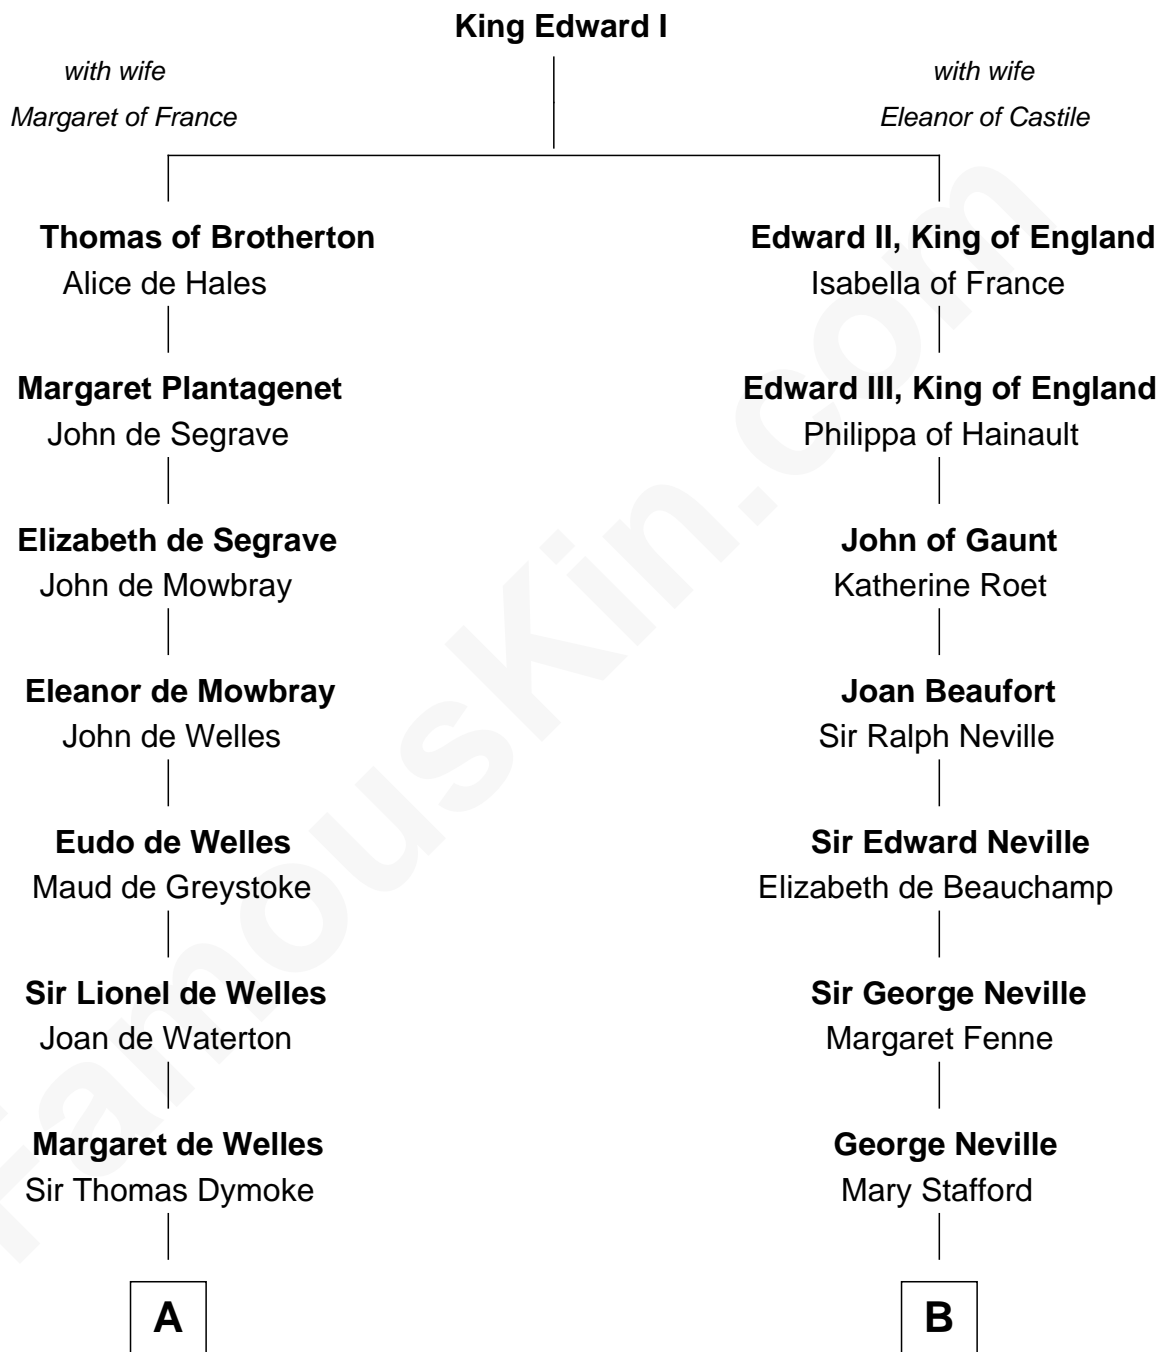

FamousKin.com Relationship Chart of

Ray Bradbury

Author of The Martian Chronicles

19th cousin 2 times removed of

Harry F. Byrd

50th Governor of Virginia

C

Samuel Bradbury
Frances Mary Rohead

Samuel Irving Bradbury
Mary Adell Spaulding

Samuel Hinkston Bradbury
Minnie Alice Davis

Leonard Spaulding Bradbury
Esther Marie Moberg

Ray Bradbury
Author of The Martian Chronicles

D

Col. William Byrd
Jane Meriwether Rivers