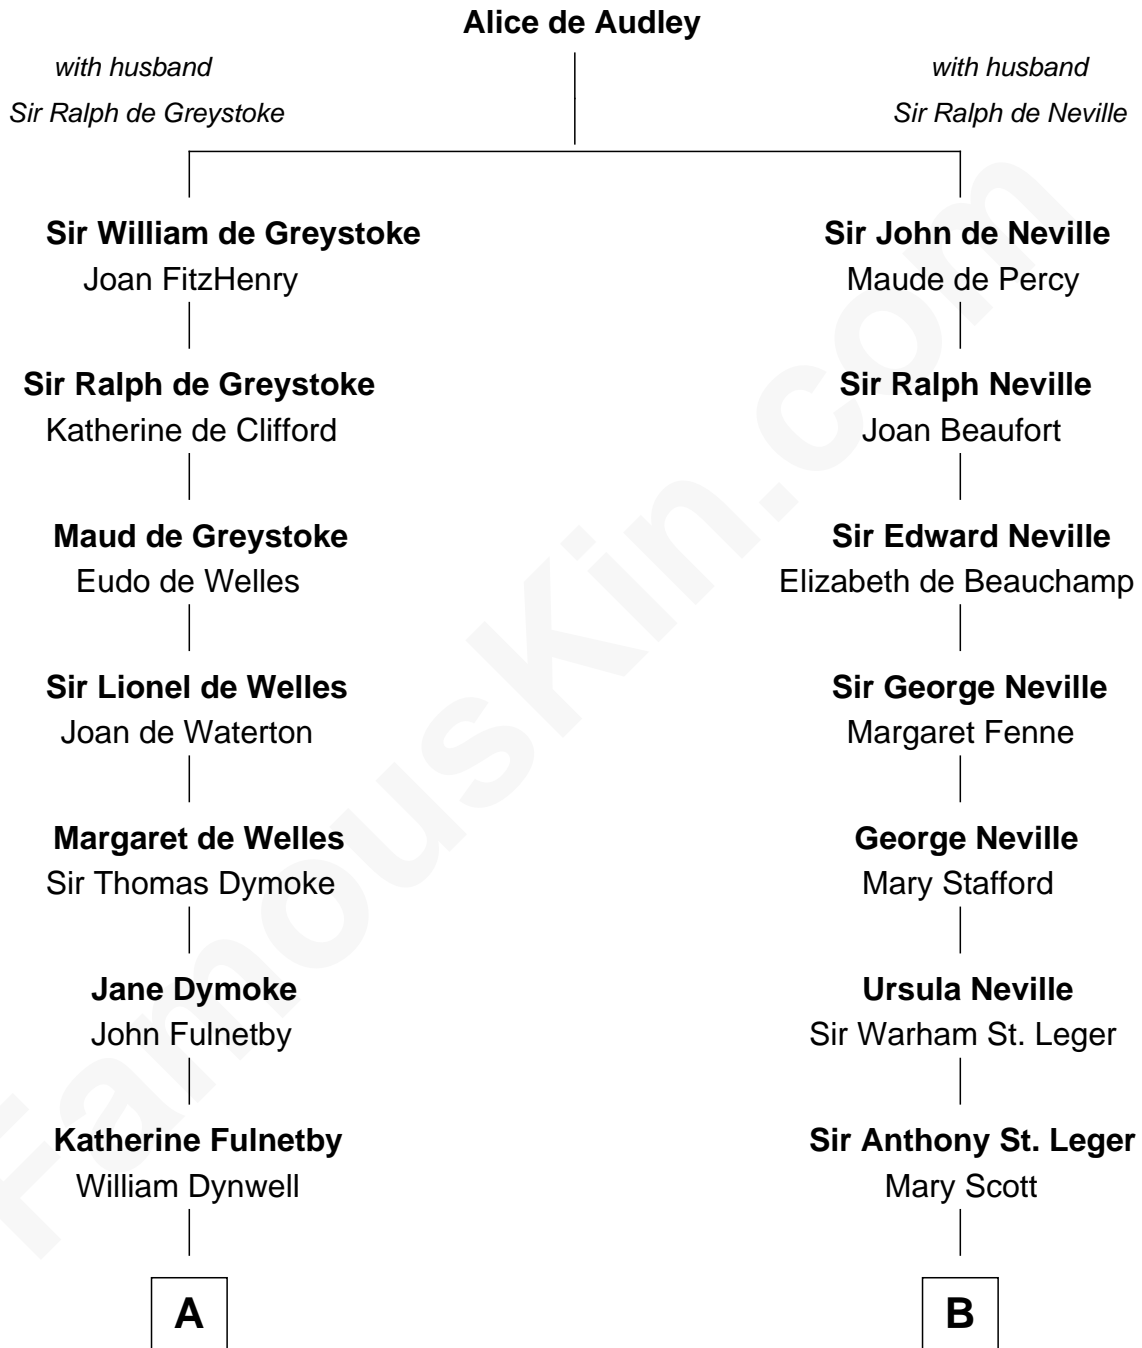

FamousKin.com Relationship Chart of

Ray Bradbury

Author of The Martian Chronicles

17th cousin 2 times removed of

Harry F. Byrd

50th Governor of Virginia

C

—
Samuel Hinkston Bradbury

Minnie Alice Davis

—
Leonard Spaulding Bradbury

Esther Marie Moberg

—
Ray Bradbury

Author of [The Martian Chronicles](#)

FamousKin.com