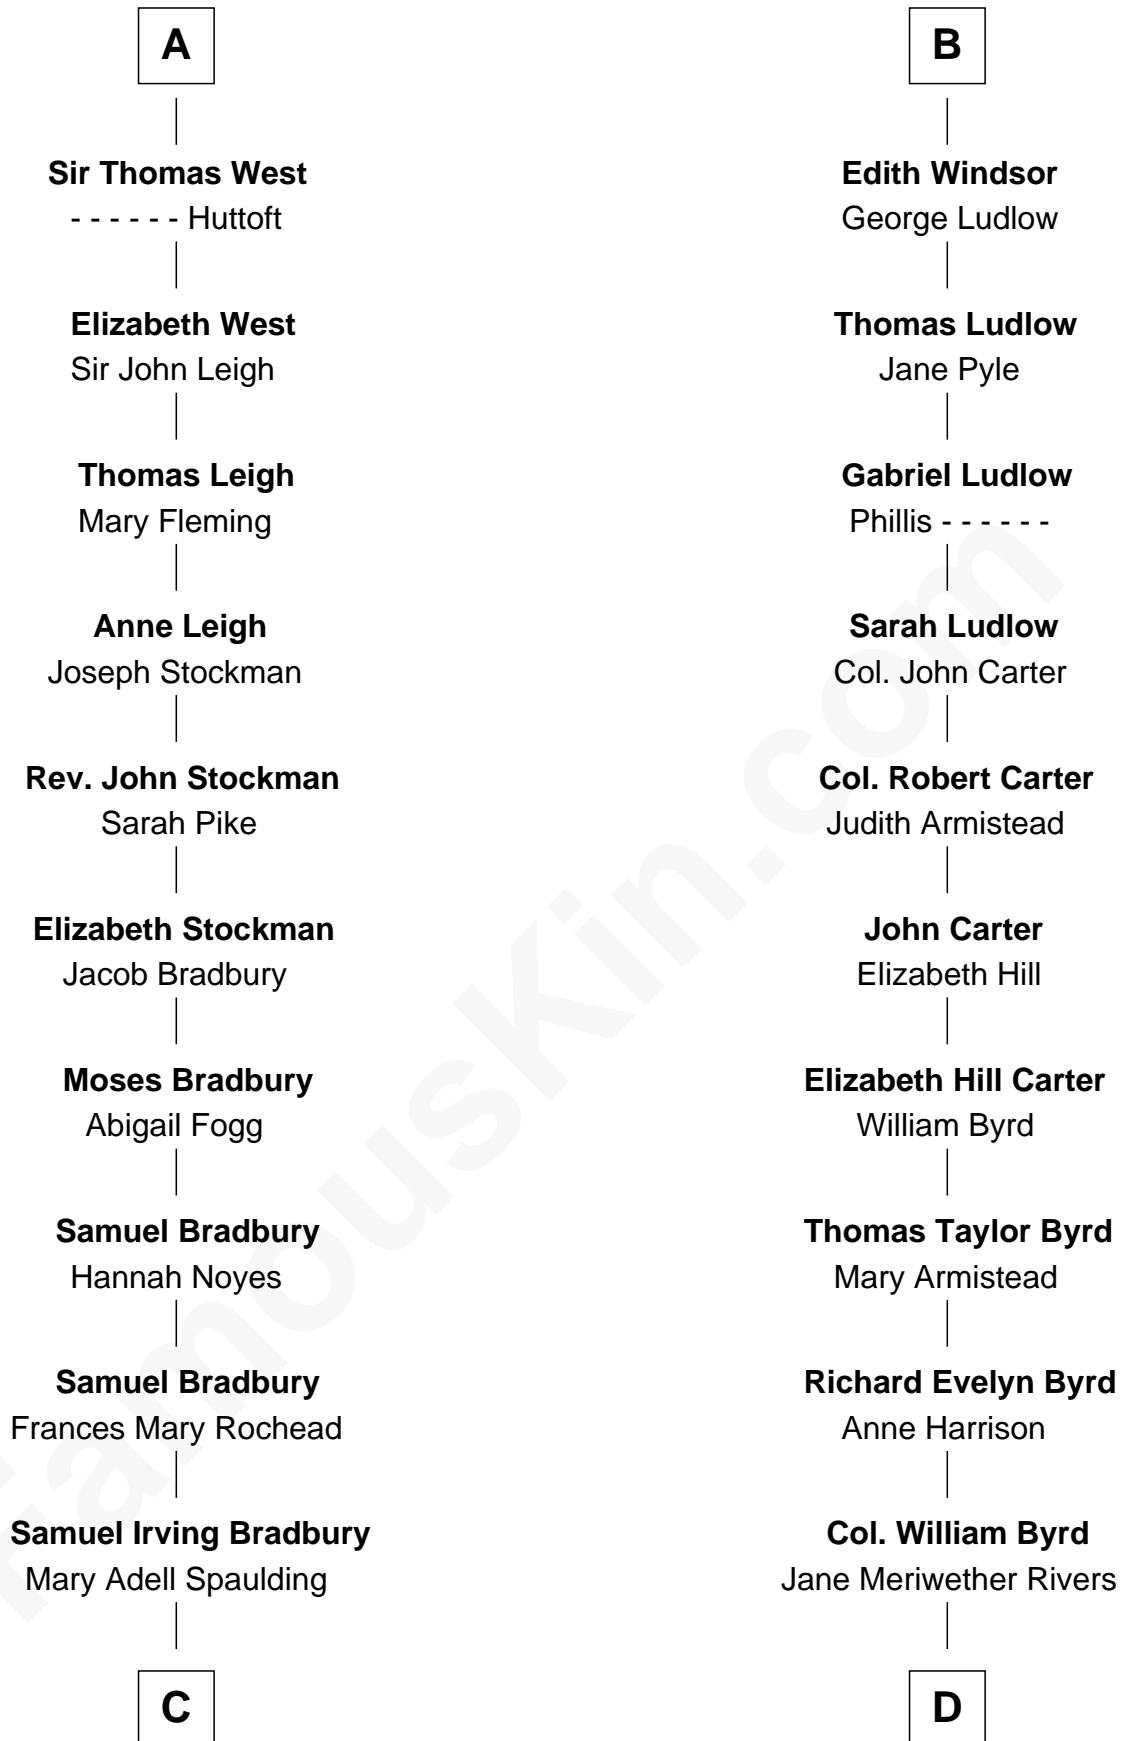

# FamousKin.com Relationship Chart of

**Ray Bradbury**

*Author of The Martian Chronicles*

18th cousin 1 time removed of

**Harry F. Byrd**

*50th Governor of Virginia*

**Sir Hugh de Courtenay**

Agnes de St. John

**Katherine Hungerford**

Sir Richard West

**Sir Thomas West**

Eleanor Copley

**Sir George West**

Elizabeth Morton

**A**

**Sir Hugh de Courtenay**

John Andrews

**Elizabeth Andrews**

Sir Thomas de Windsor

**Sir Andrews de Windsor**

Elizabeth Blount

**B**

**C**

**Samuel Hinkston Bradbury**

Minnie Alice Davis

**Leonard Spaulding Bradbury**

Esther Marie Moberg

**Ray Bradbury**

*Author of The Martian Chronicles*

**D**

**Richard Evelyn Byrd**

Eleanor Bolling Flood