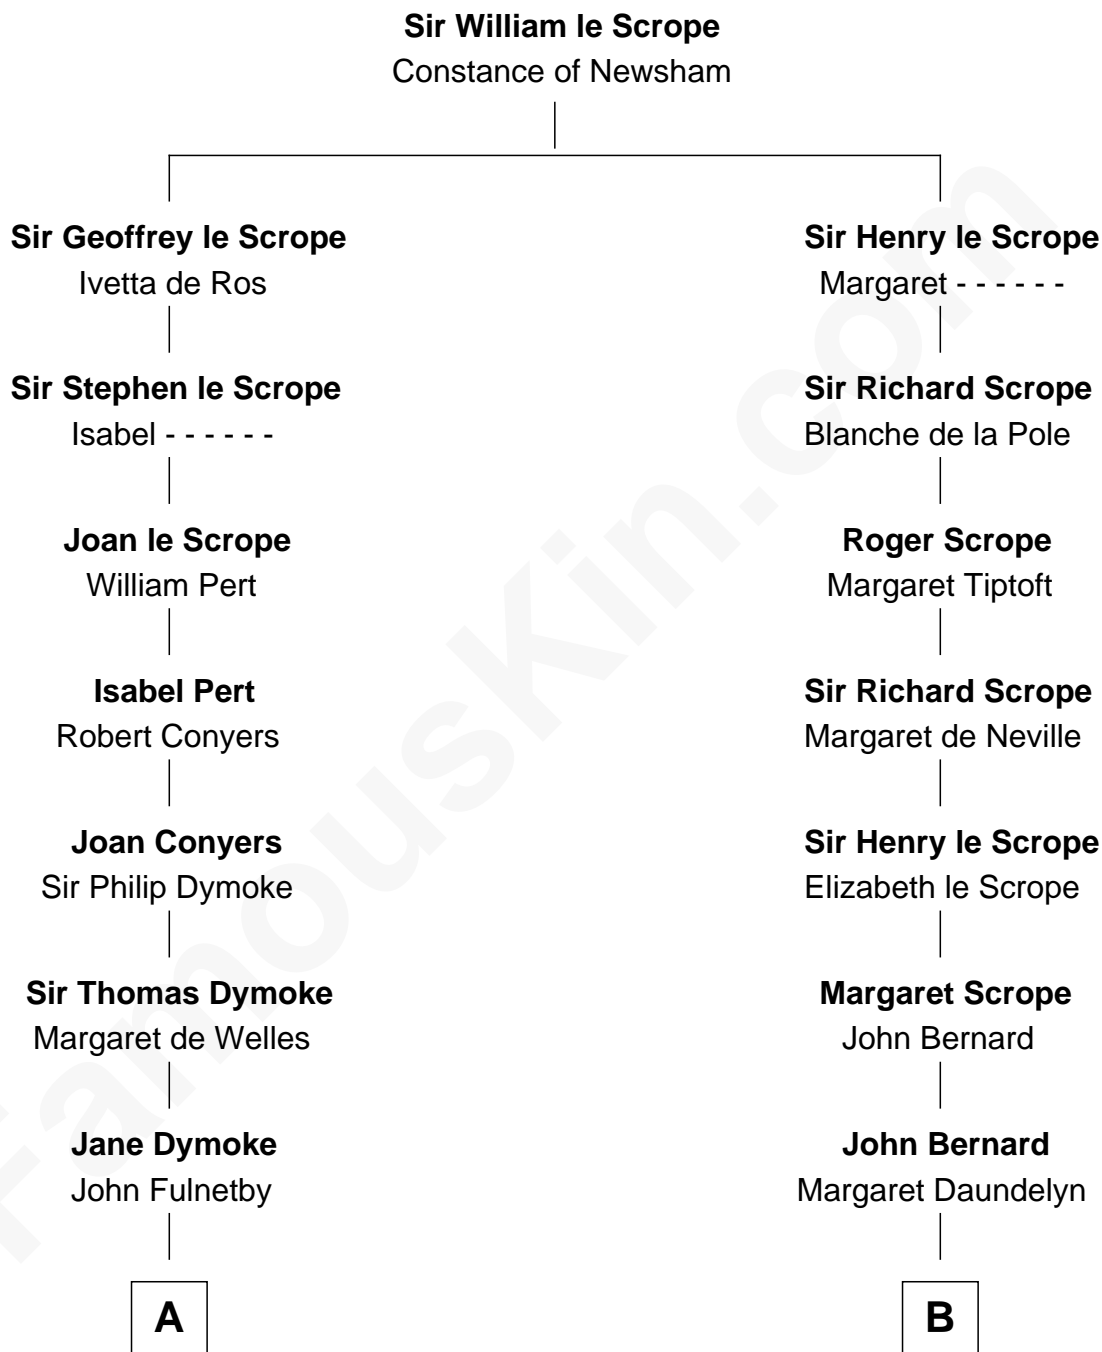

FamousKin.com Relationship Chart of

Ray Bradbury

Author of The Martian Chronicles

18th cousin 2 times removed of

Harry F. Byrd

50th Governor of Virginia

C

Samuel Irving Bradbury

Mary Adell Spaulding

Samuel Hinkston Bradbury

Minnie Alice Davis

Leonard Spaulding Bradbury

Esther Marie Moberg

Ray Bradbury

Author of The Martian Chronicles

D