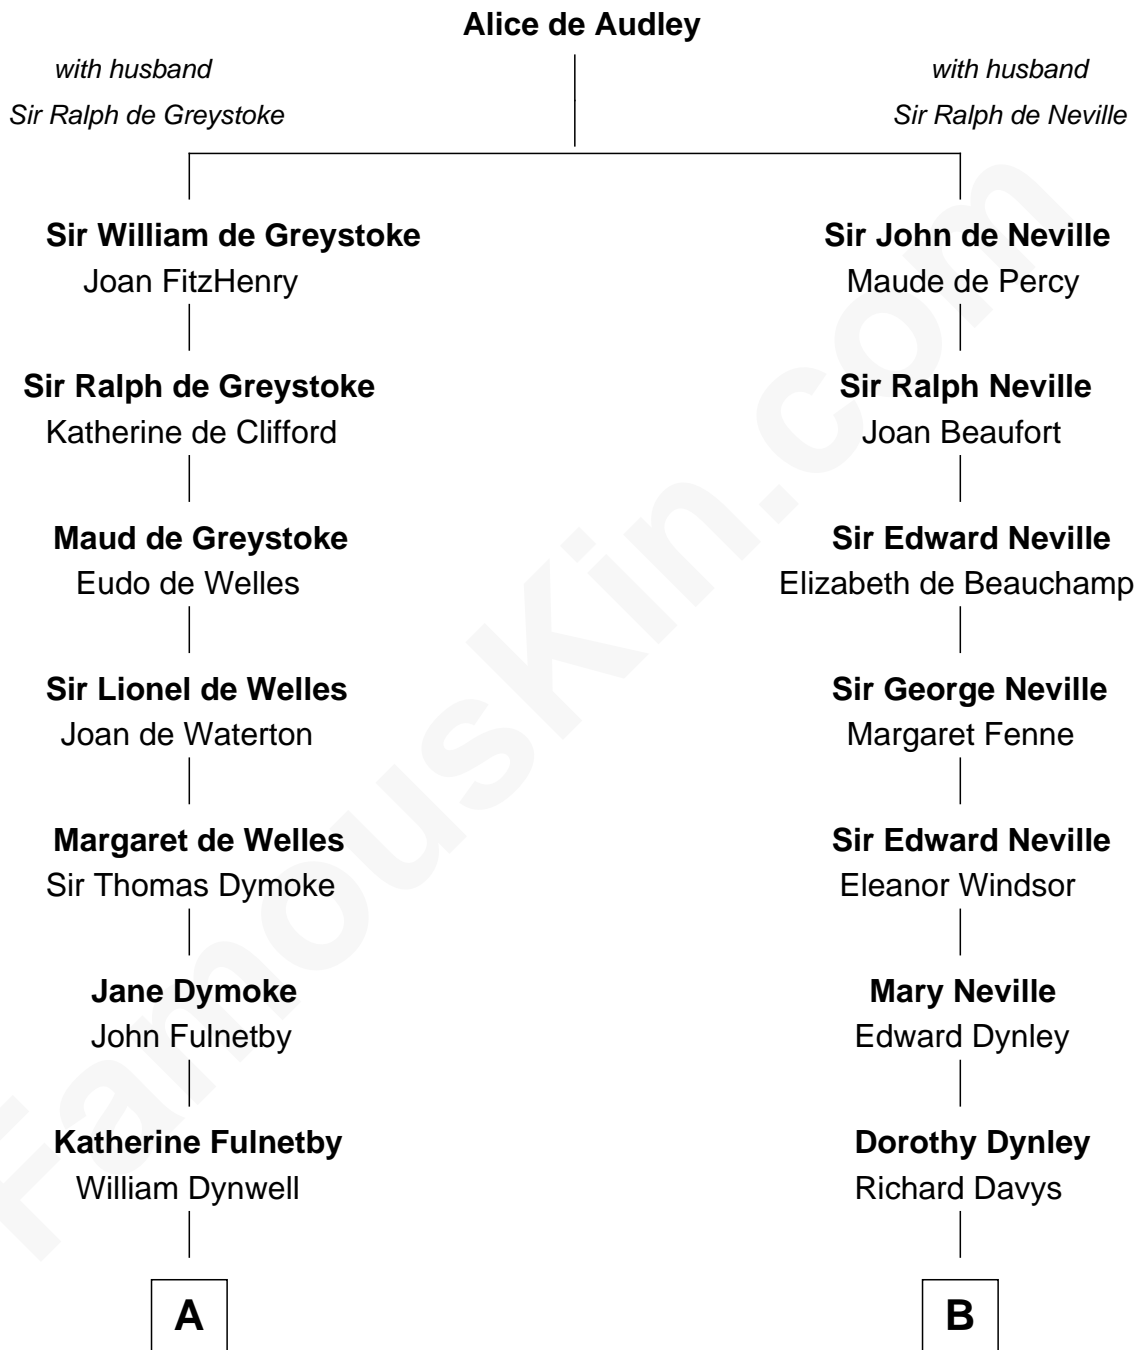

FamousKin.com

Relationship Chart of

Ray Bradbury

Author of The Martian Chronicles

15th cousin 4 times removed of

Lytton Strachey

Author and Co-Founder of Bloomsbury Group

C

—
Samuel Hinkston Bradbury

Minnie Alice Davis

—
Leonard Spaulding Bradbury

Esther Marie Moberg

—
Ray Bradbury

Author of [The Martian Chronicles](#)

FamousKin.com