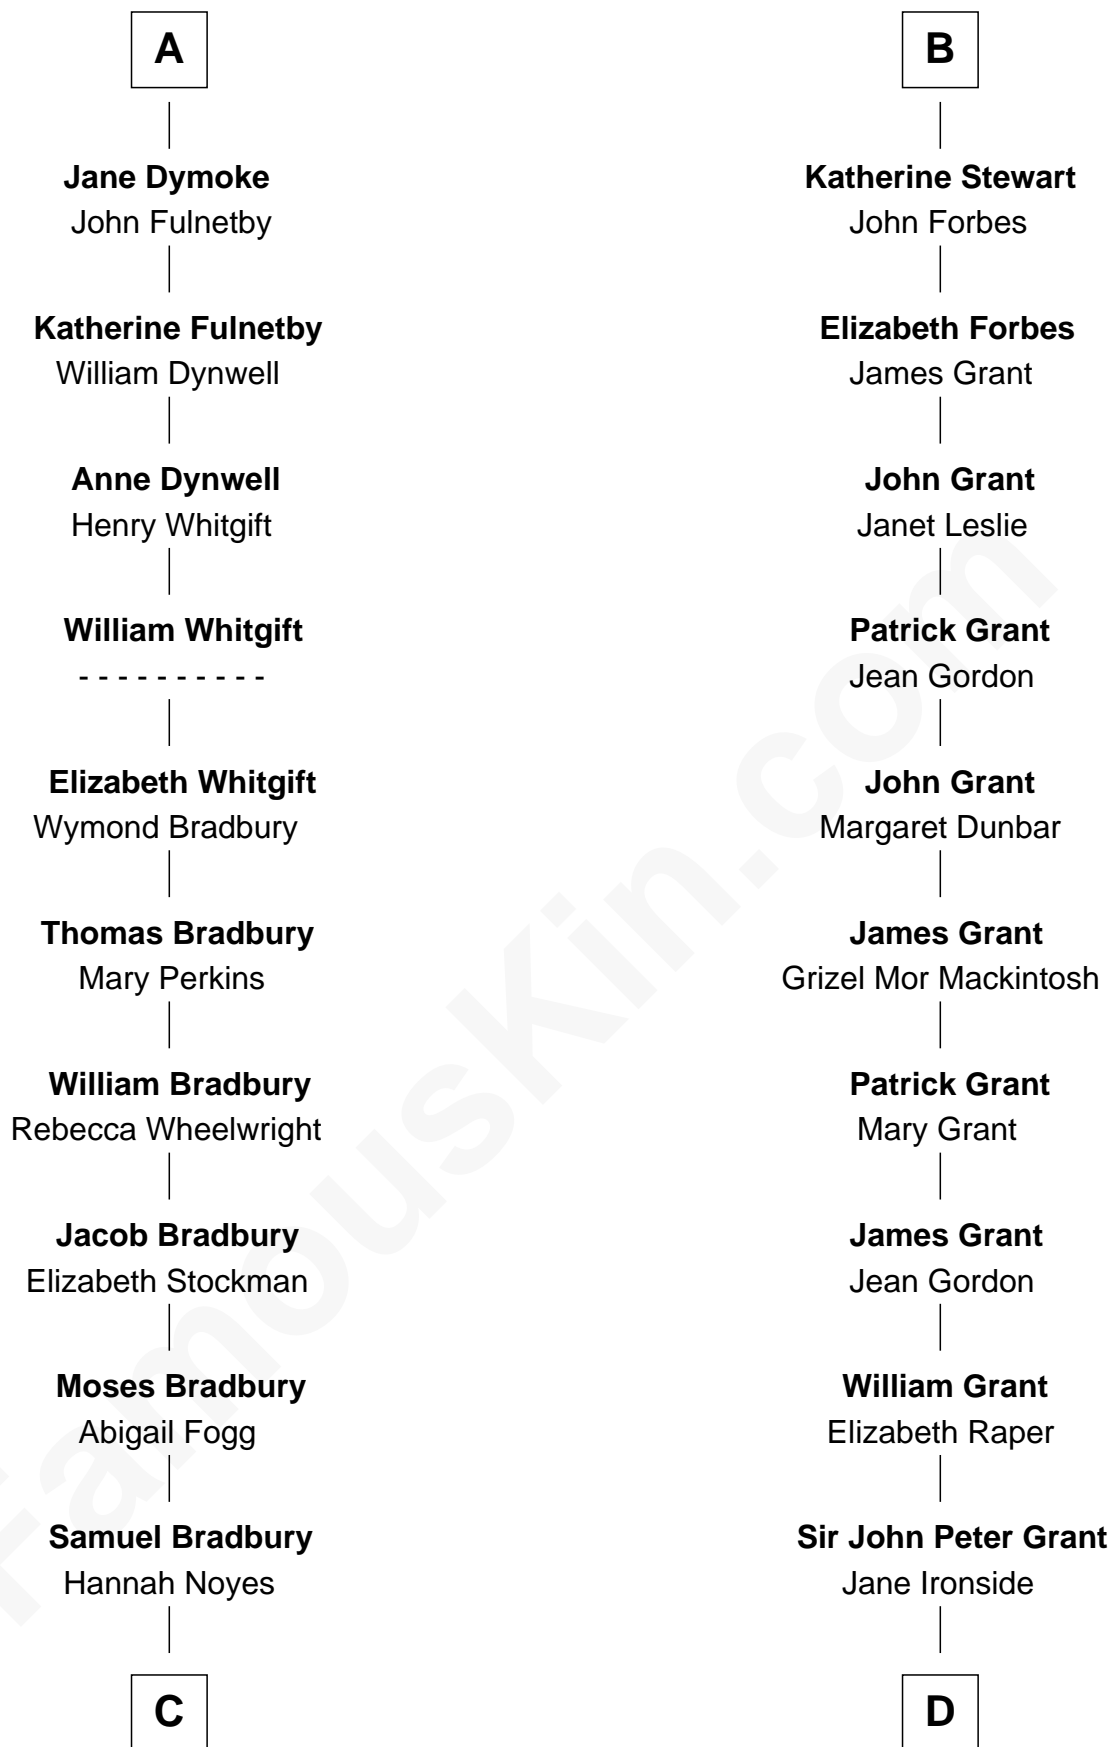

FamousKin.com

Relationship Chart of

Ray Bradbury

Author of The Martian Chronicles

19th cousin 2 times removed of

Lytton Strachey

Author and Co-Founder of Bloomsbury Group

C

Samuel Bradbury
Frances Mary Rohead

Samuel Irving Bradbury
Mary Adell Spaulding

Samuel Hinkston Bradbury
Minnie Alice Davis

Leonard Spaulding Bradbury
Esther Marie Moberg

Ray Bradbury
Author of The Martian Chronicles