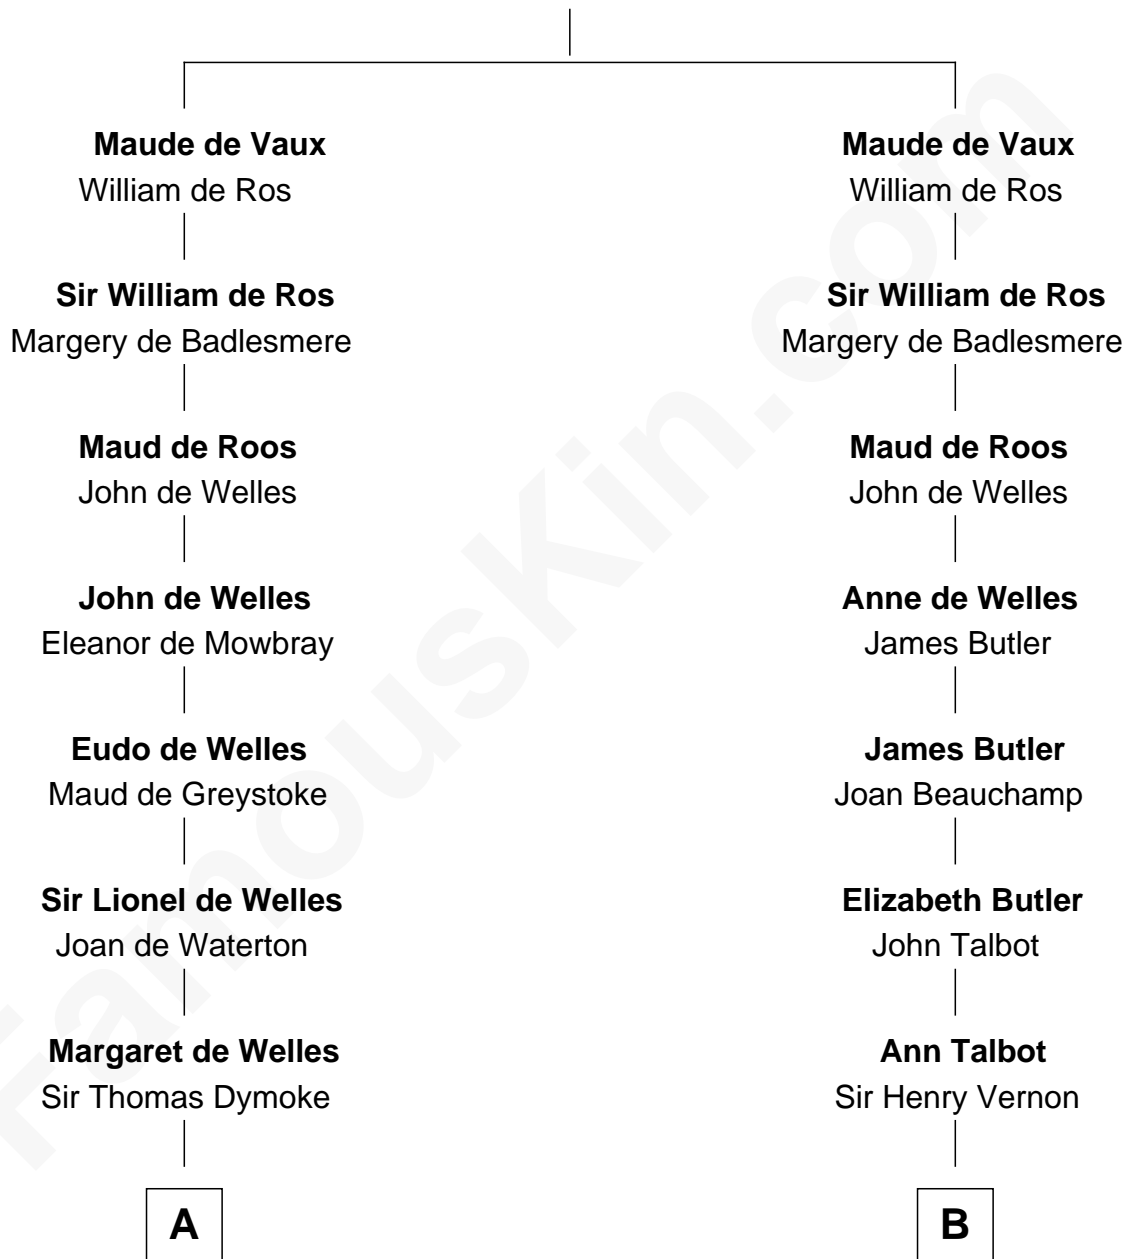

FamousKin.com Relationship Chart of

Ray Bradbury

Author of The Martian Chronicles

19th cousin 2 times removed of

Olivia De Havilland

Movie Actress

John de Vaux

C

Samuel Bradbury
Frances Mary Rohead

Samuel Irving Bradbury
Mary Adell Spaulding

Samuel Hinkston Bradbury
Minnie Alice Davis

Leonard Spaulding Bradbury
Esther Marie Moberg

Ray Bradbury
Author of The Martian Chronicles