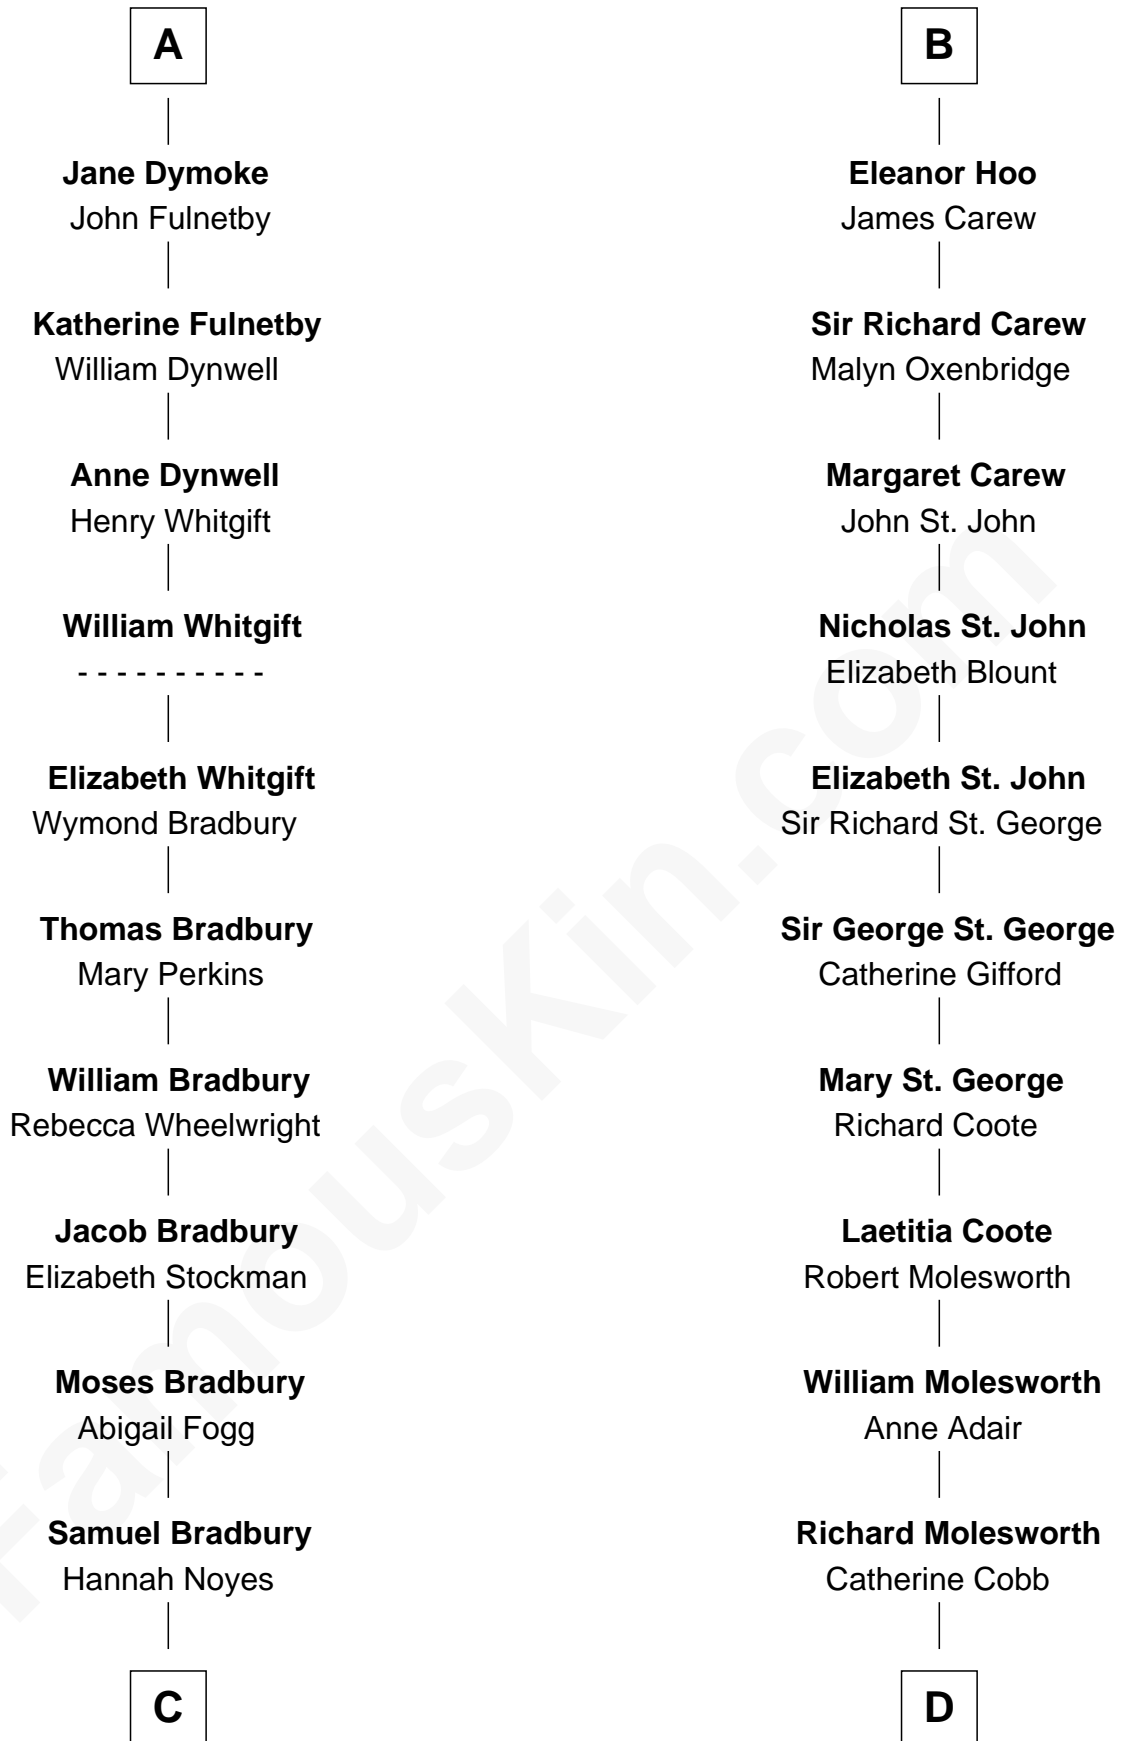

FamousKin.com Relationship Chart of

Ray Bradbury

Author of The Martian Chronicles

20th cousin 1 time removed of

Olivia De Havilland

Movie Actress

Roger de Clifford

Isabel de Vipont

C

Samuel Bradbury
Frances Mary Rothead

Samuel Irving Bradbury
Mary Adell Spaulding

Samuel Hinkston Bradbury
Minnie Alice Davis

Leonard Spaulding Bradbury
Esther Marie Moberg

Ray Bradbury
Author of The Martian Chronicles

D

John Molesworth
Louise Tomkyns

Margaret Letitia Molesworth
Charles Richard De Havilland

Walter Augustus De Havilland
Lillian Augusta Ruse

Olivia De Havilland
Movie Actress