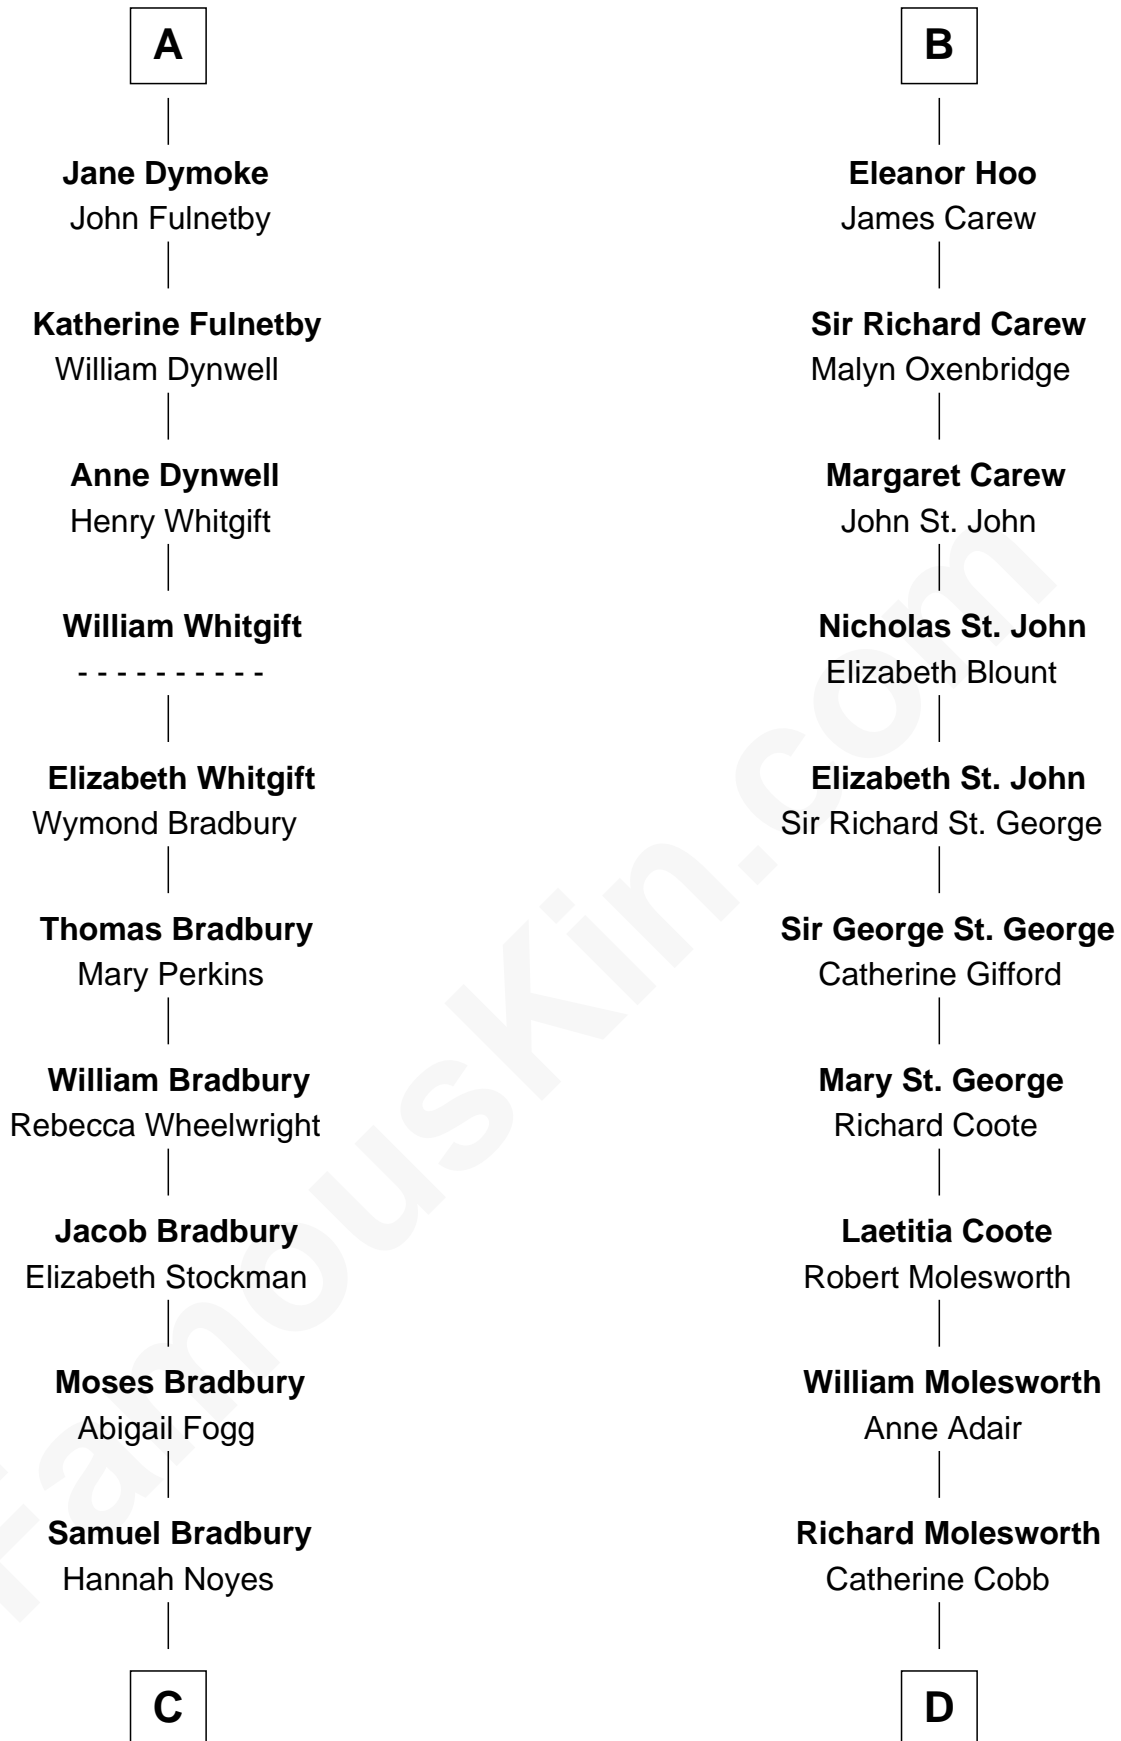

FamousKin.com Relationship Chart of

Ray Bradbury

Author of The Martian Chronicles

20th cousin 1 time removed of

Olivia De Havilland

Movie Actress

Sir James de Audley

Ela Longespee

Iseult de Mortimer

Alice de Audley

Sir Ralph de Greystoke

Sir William de Greystoke

Joan FitzHenry

Sir Ralph de Greystoke

Katherine de Clifford

Maud de Greystoke

Eudo de Welles

Sir Lionel de Welles

Joan de Waterton

Eleanor de Welles

Sir Thomas Hoo

B

C

Samuel Bradbury
Frances Mary Rothead

Samuel Irving Bradbury
Mary Adell Spaulding

Samuel Hinkston Bradbury
Minnie Alice Davis

Leonard Spaulding Bradbury
Esther Marie Moberg

Ray Bradbury
Author of The Martian Chronicles

D

John Molesworth
Louise Tomkyns