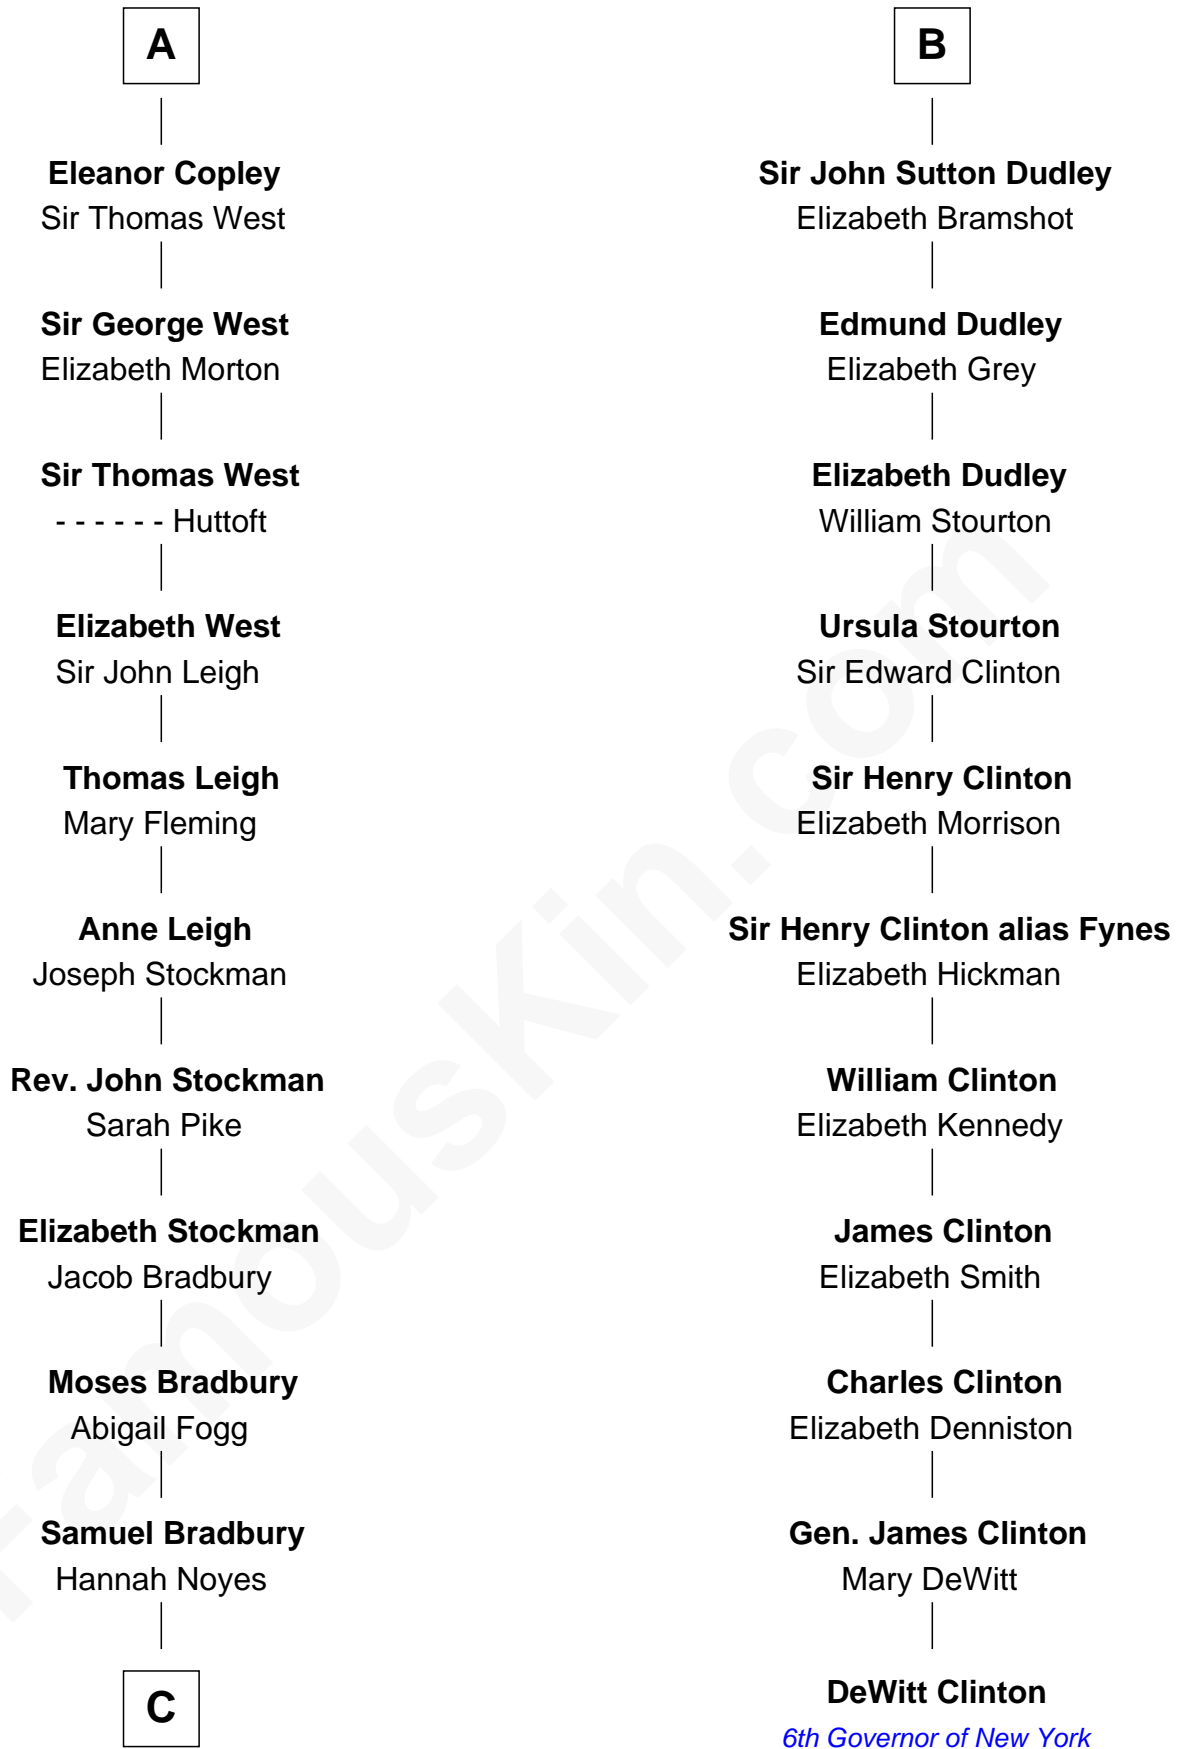

FamousKin.com

Relationship Chart of

Ray Bradbury

Author of *The Martian Chronicles*

17th cousin 4 times removed of

DeWitt Clinton

6th Governor of New York

C

—
Samuel Bradbury
Frances Mary Rothead

—
Samuel Irving Bradbury
Mary Adell Spaulding

—
Samuel Hinkston Bradbury
Minnie Alice Davis

—
Leonard Spaulding Bradbury
Esther Marie Moberg

—
Ray Bradbury
Author of The Martian Chronicles