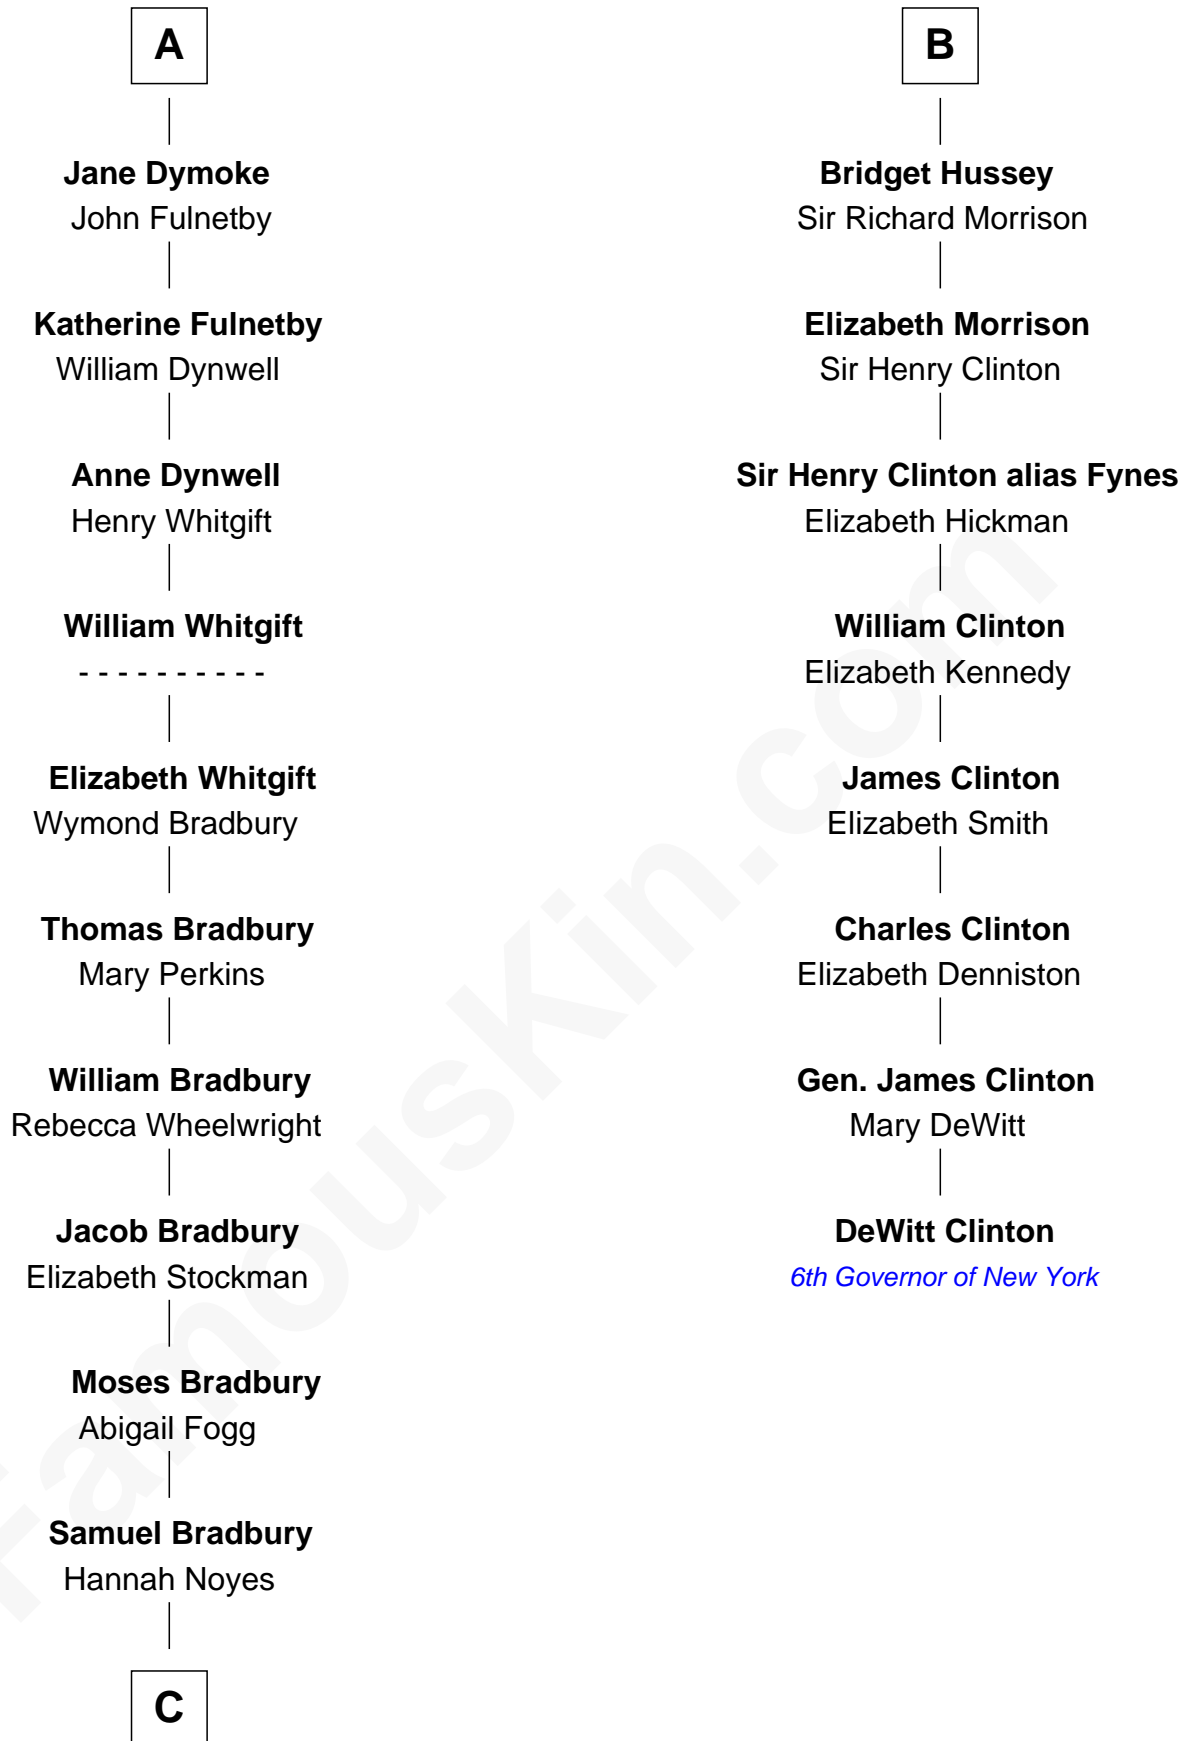

# FamousKin.com Relationship Chart of

**Ray Bradbury**

*Author of The Martian Chronicles*

**14th cousin 7 times removed of**

**DeWitt Clinton**

*6th Governor of New York*

**C**

—  
**Samuel Bradbury**  
Frances Mary Rothead

—  
**Samuel Irving Bradbury**  
Mary Adell Spaulding

—  
**Samuel Hinkston Bradbury**  
Minnie Alice Davis

—  
**Leonard Spaulding Bradbury**  
Esther Marie Moberg

—  
**Ray Bradbury**  
*Author of The Martian Chronicles*