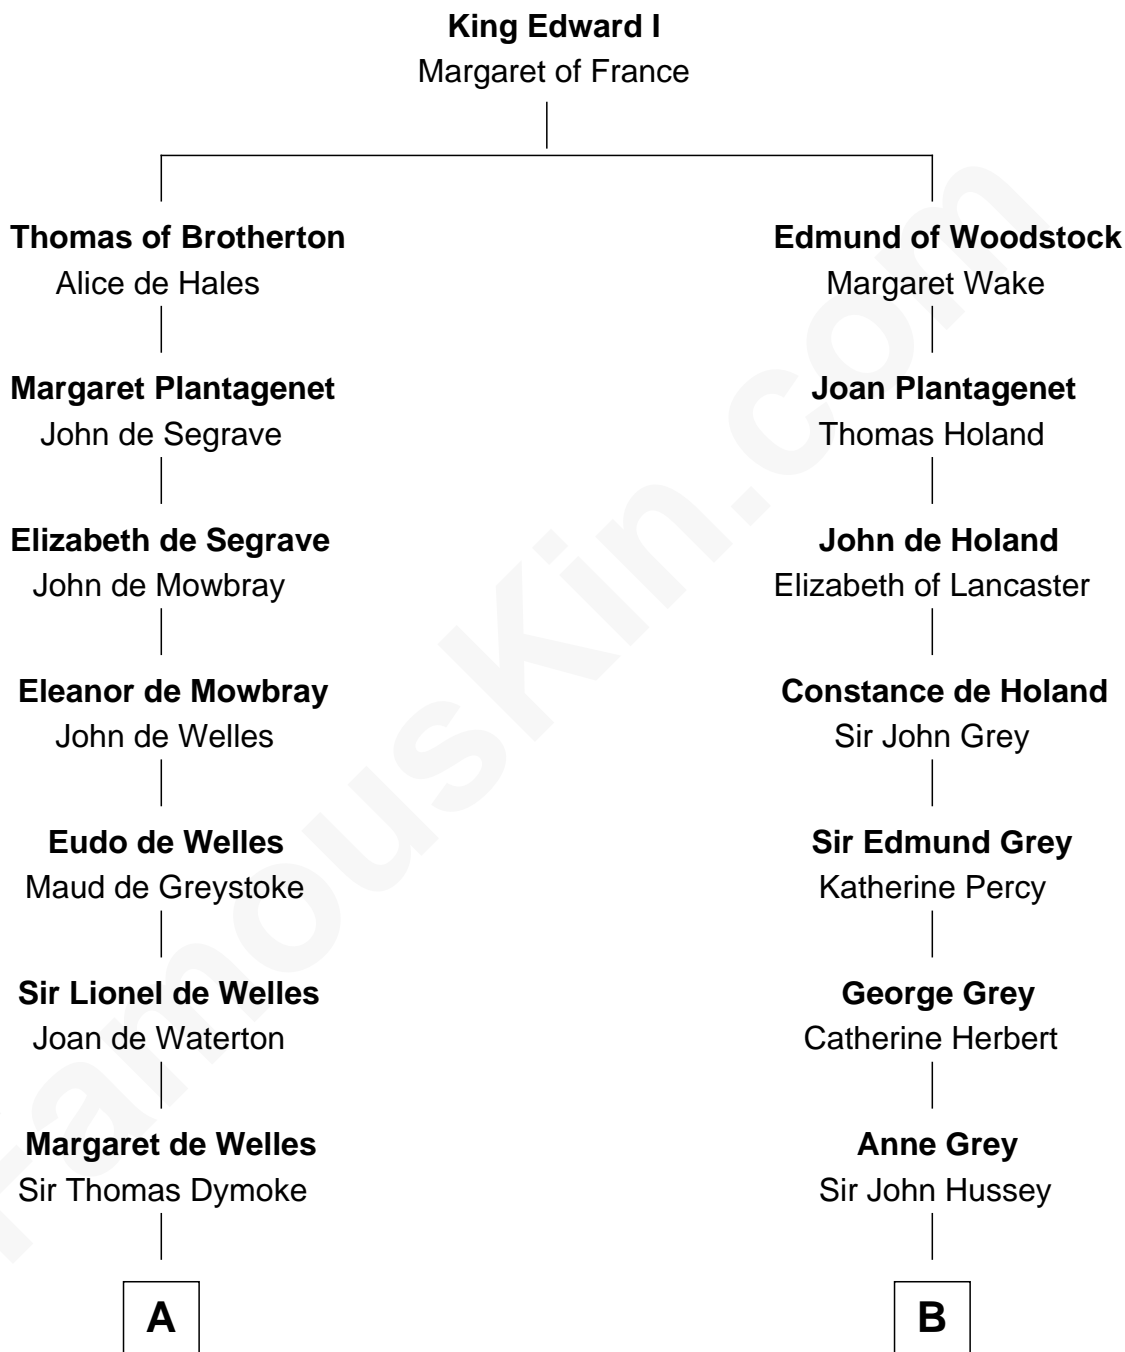

# FamousKin.com Relationship Chart of

**Ray Bradbury**

*Author of The Martian Chronicles*

**14th cousin 7 times removed of**

**DeWitt Clinton**

*6th Governor of New York*

**C**

—  
**Samuel Bradbury**  
Frances Mary Rothead

—  
**Samuel Irving Bradbury**  
Mary Adell Spaulding

—  
**Samuel Hinkston Bradbury**  
Minnie Alice Davis

—  
**Leonard Spaulding Bradbury**  
Esther Marie Moberg

—  
**Ray Bradbury**  
*Author of The Martian Chronicles*