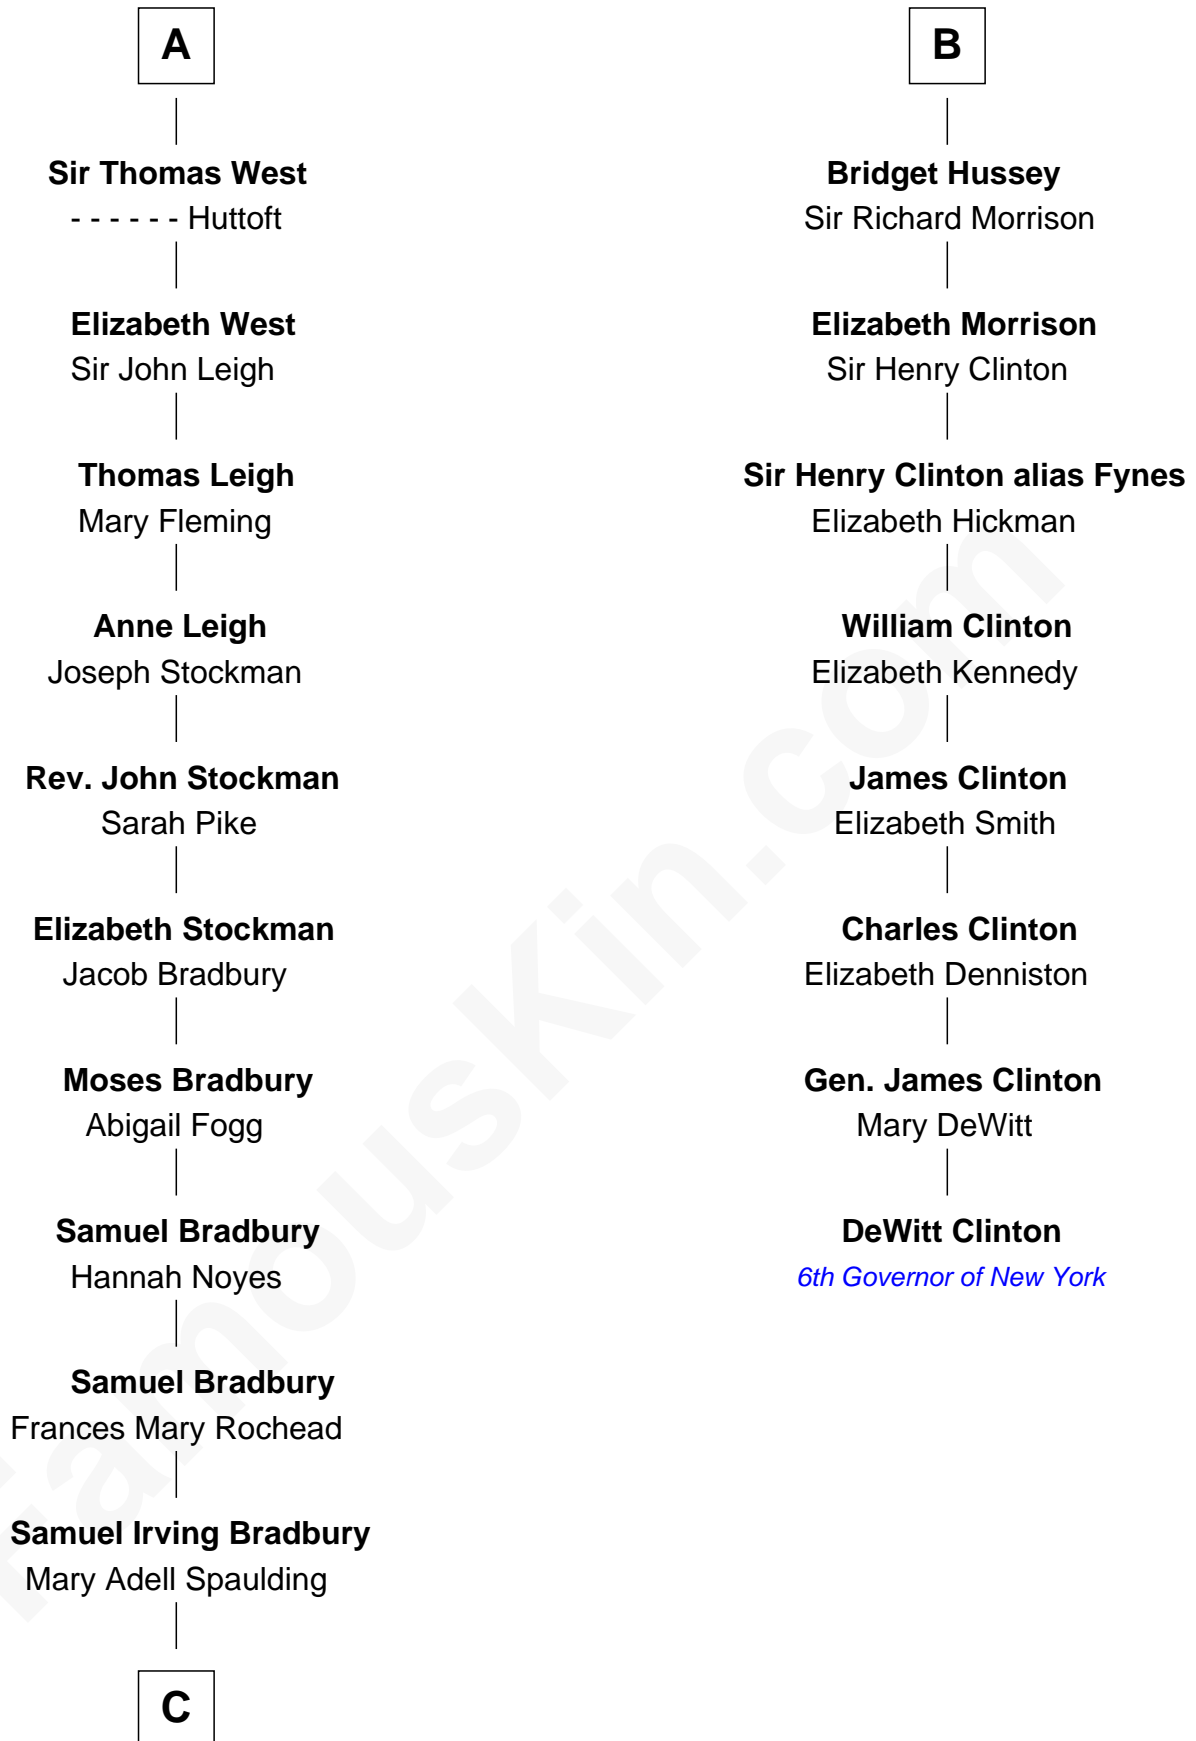

# FamousKin.com Relationship Chart of

**Ray Bradbury**

*Author of The Martian Chronicles*

**14th cousin 5 times removed of**

**DeWitt Clinton**

*6th Governor of New York*

**Henry Plantagenet**

Maud de Chaworth

**Sir Richard West**

Katherine Hungerford

**Sir Thomas West**

Eleanor Copley

**Sir George West**

Elizabeth Morton

**A**

**Henry of Lancaster**

Isabella de Beaumont

**Blanche of Lancaster**

John of Gaunt

**Elizabeth of Lancaster**

John de Holand

**Constance de Holand**

Sir John Grey

**Sir Edmund Grey**

Katherine Percy

**George Grey**

Catherine Herbert

**Anne Grey**

Sir John Hussey

**B**

**C**

—  
**Samuel Hinkston Bradbury**