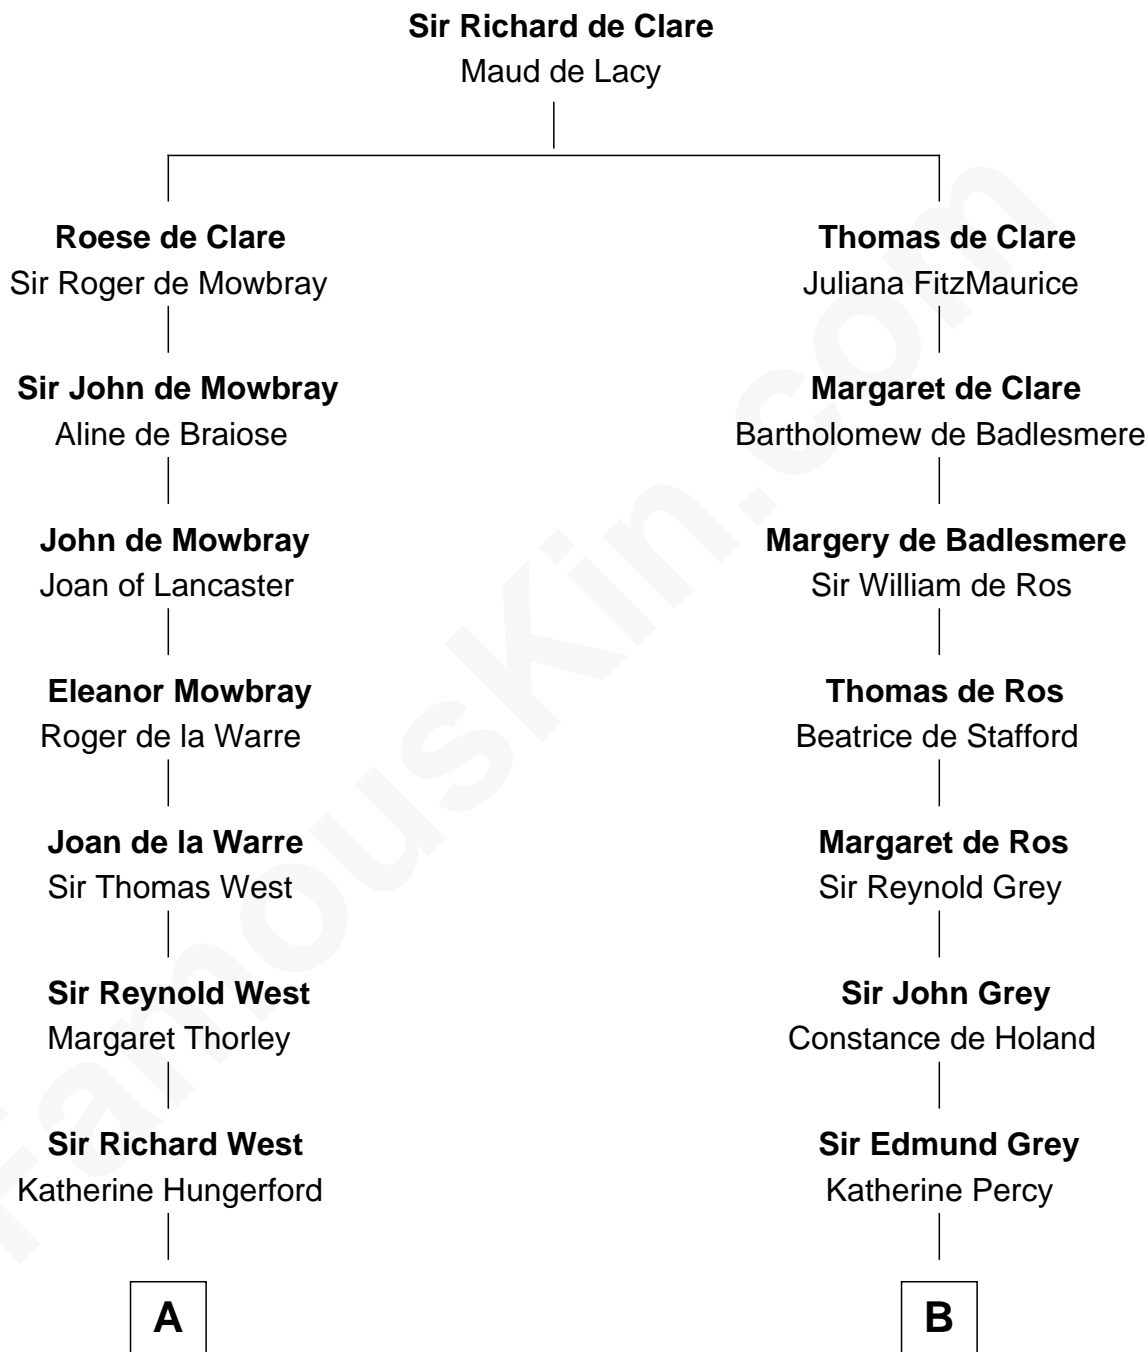

# FamousKin.com Relationship Chart of

**Ray Bradbury**

*Author of The Martian Chronicles*

16th cousin 5 times removed of

**DeWitt Clinton**

*6th Governor of New York*

**C**

—  
**Samuel Bradbury**  
Frances Mary Rothead

—  
**Samuel Irving Bradbury**  
Mary Adell Spaulding

—  
**Samuel Hinkston Bradbury**  
Minnie Alice Davis

—  
**Leonard Spaulding Bradbury**  
Esther Marie Moberg

—  
**Ray Bradbury**  
*Author of The Martian Chronicles*