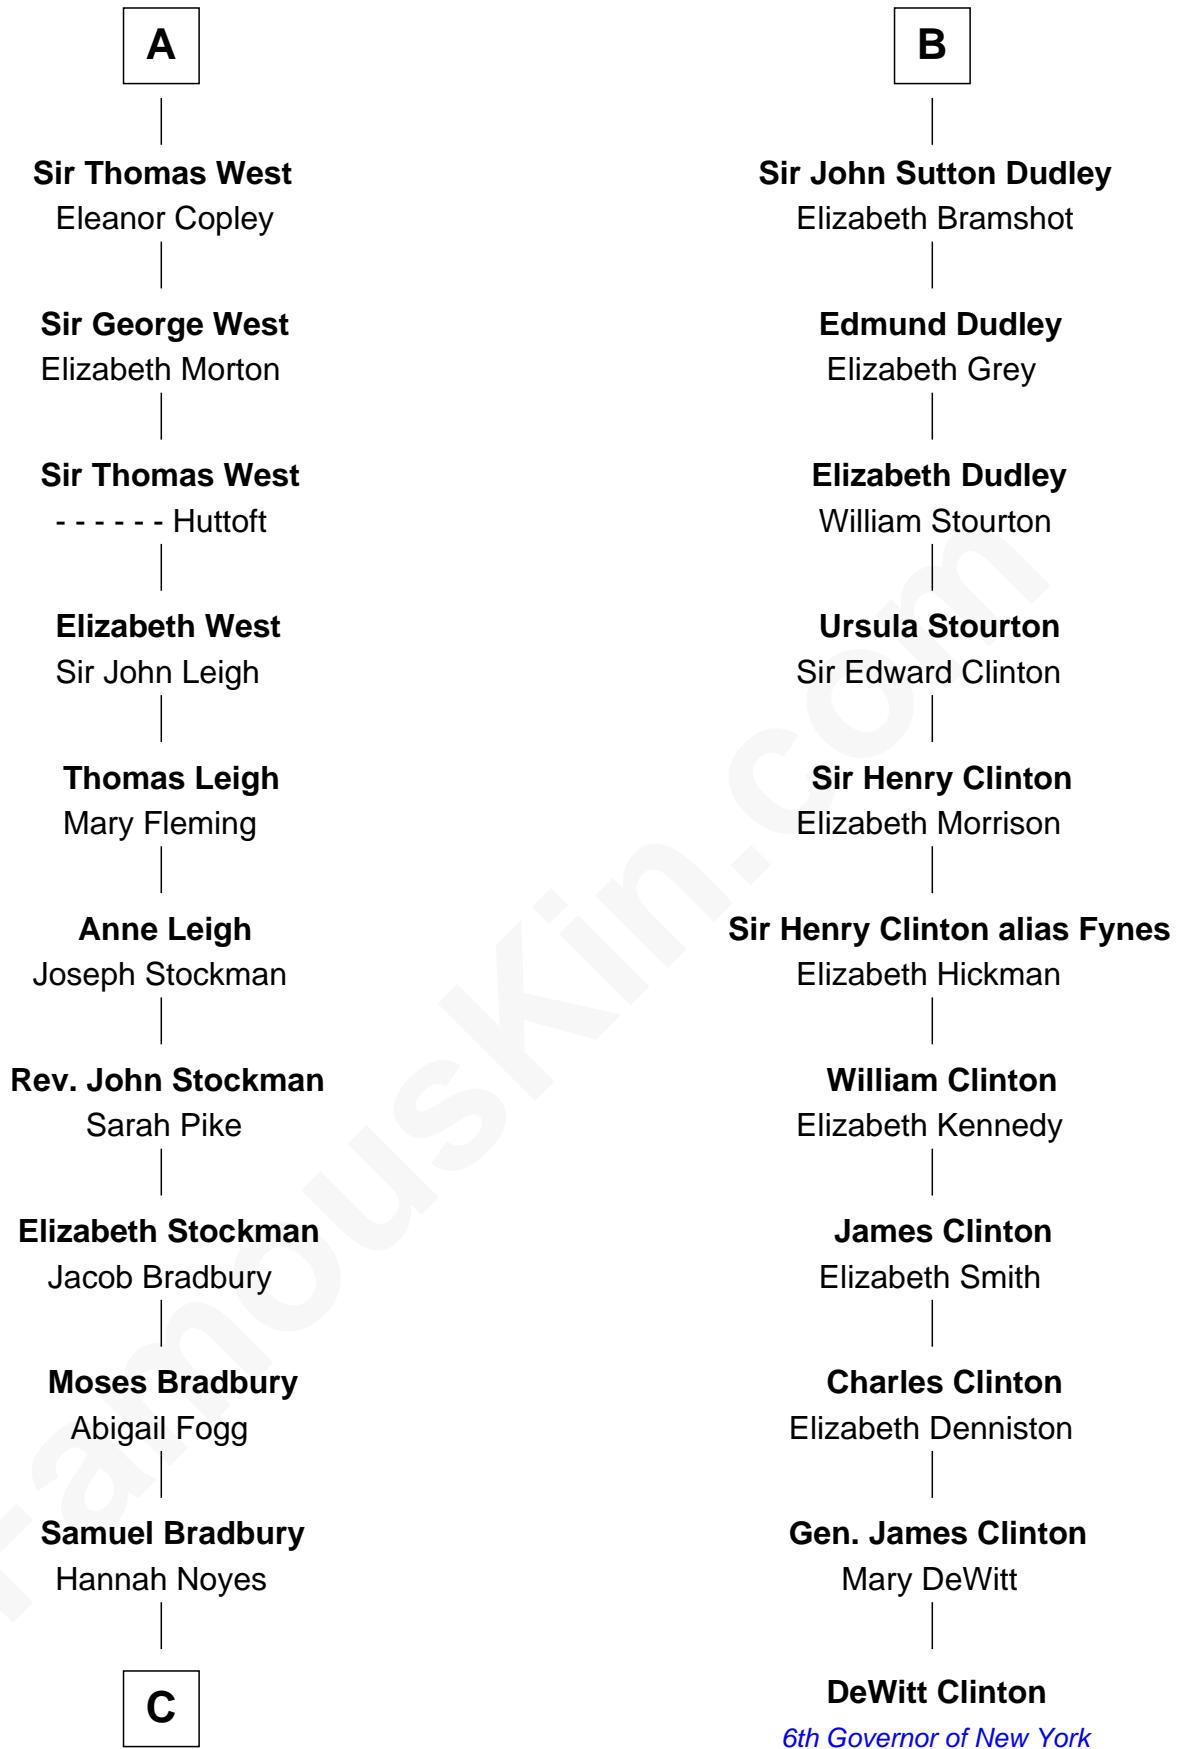

# FamousKin.com Relationship Chart of

**Ray Bradbury**

*Author of The Martian Chronicles*

17th cousin 4 times removed of

**DeWitt Clinton**

*6th Governor of New York*

**Sir Hugh le Despencer**

Aveline Basset

**C**

—  
**Samuel Bradbury**  
Frances Mary Rothead

—  
**Samuel Irving Bradbury**  
Mary Adell Spaulding

—  
**Samuel Hinkston Bradbury**  
Minnie Alice Davis

—  
**Leonard Spaulding Bradbury**  
Esther Marie Moberg