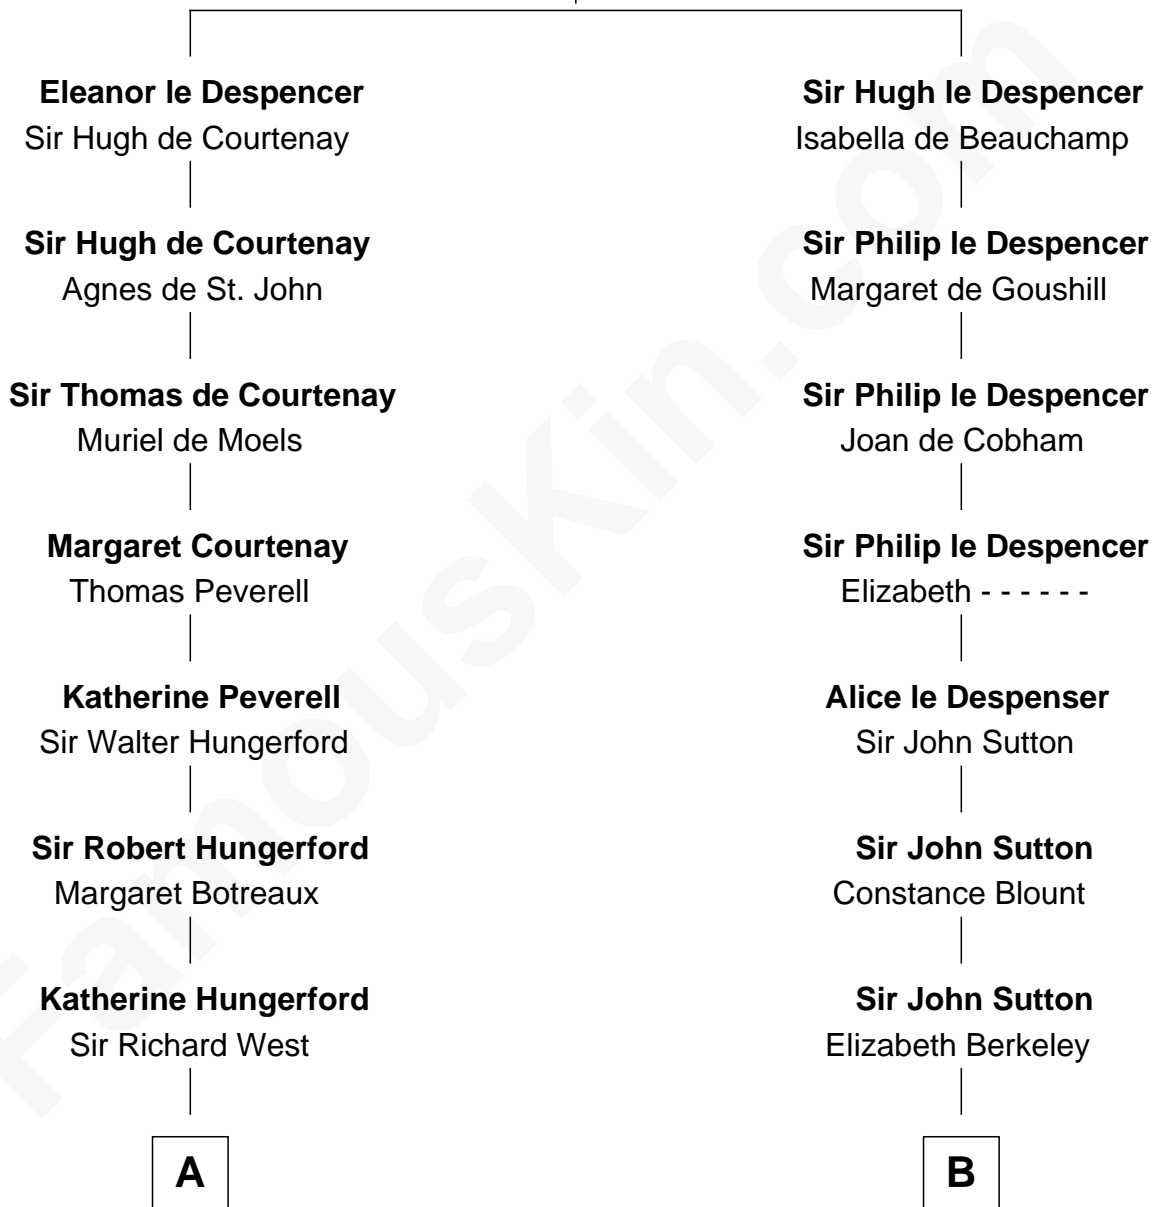

# FamousKin.com Relationship Chart of

**Ray Bradbury**

*Author of The Martian Chronicles*

17th cousin 4 times removed of

**DeWitt Clinton**

*6th Governor of New York*

**Sir Hugh le Despencer**

Aveline Basset

**C**

—  
**Samuel Bradbury**  
Frances Mary Rothead

—  
**Samuel Irving Bradbury**  
Mary Adell Spaulding

—  
**Samuel Hinkston Bradbury**  
Minnie Alice Davis

—  
**Leonard Spaulding Bradbury**  
Esther Marie Moberg

—  
**Ray Bradbury**  
*Author of The Martian Chronicles*

FamousKin.com