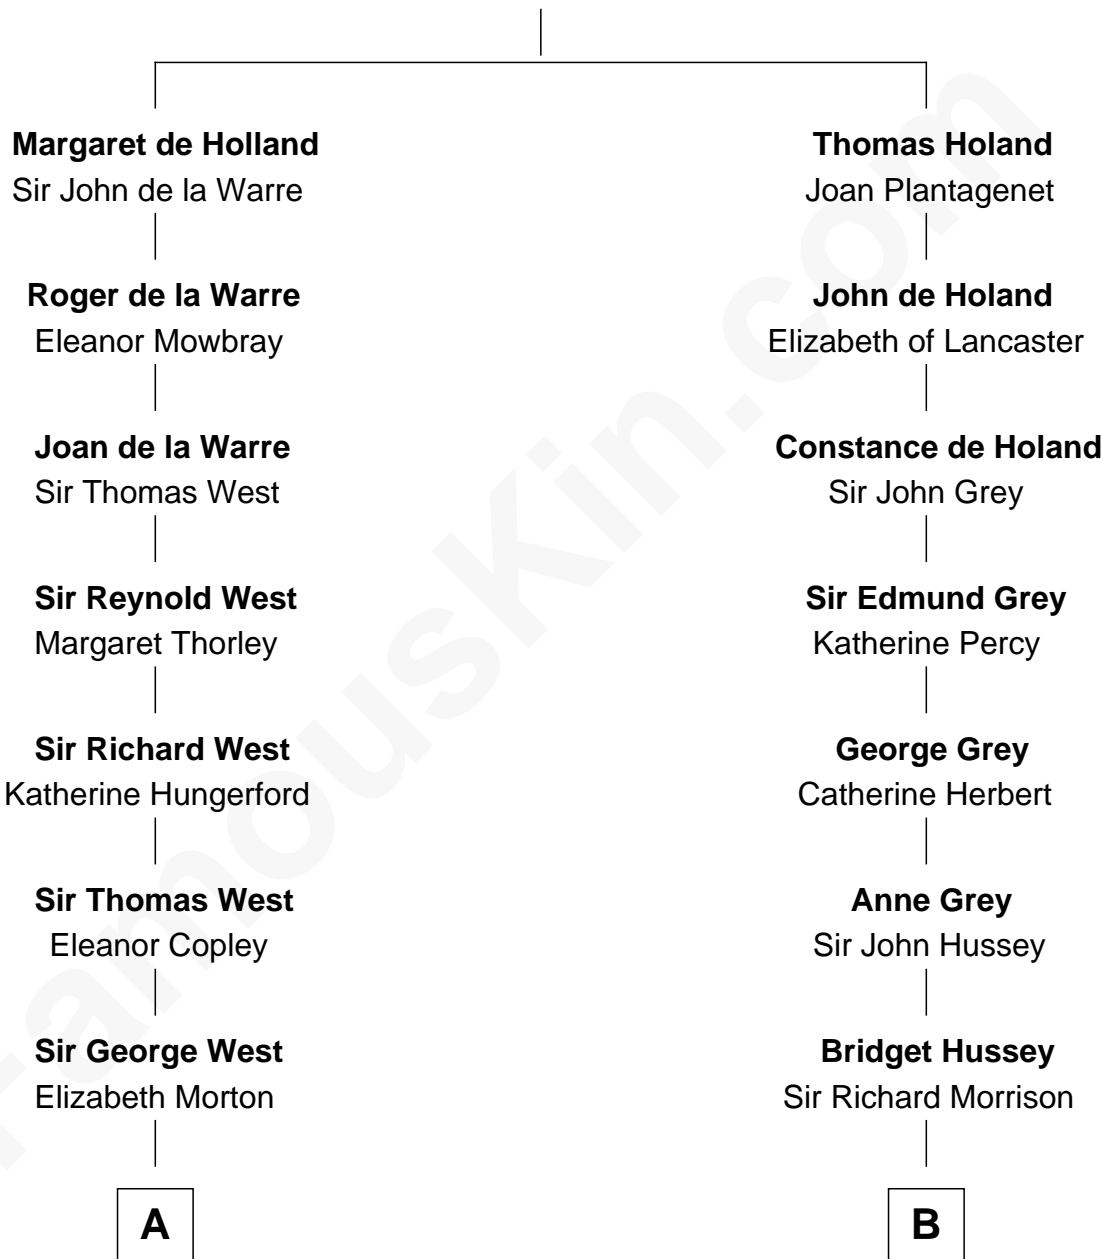

FamousKin.com Relationship Chart of

Ray Bradbury

Author of The Martian Chronicles

13th cousin 6 times removed of

DeWitt Clinton

6th Governor of New York

Sir Robert de Holland

Maude la Zouche

C

—
Samuel Hinkston Bradbury

Minnie Alice Davis

—
Leonard Spaulding Bradbury

Esther Marie Moberg

—
Ray Bradbury

Author of [The Martian Chronicles](#)

FamousKin.com