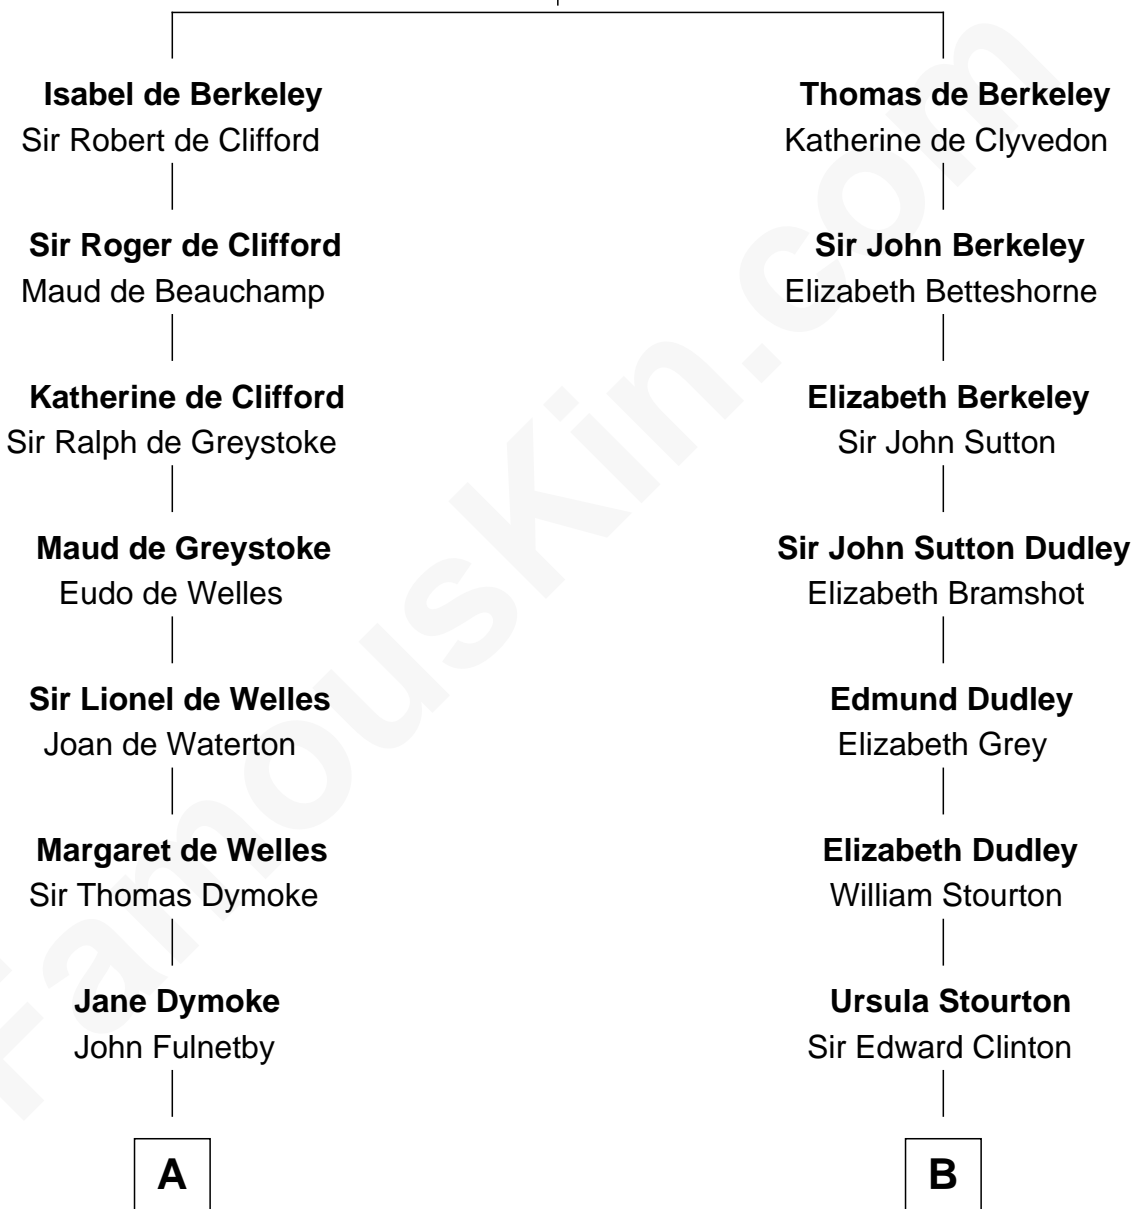

## Relationship Chart of

### Ray Bradbury

*Author of The Martian Chronicles*

13th cousin 7 times removed of

### DeWitt Clinton

*6th Governor of New York*

**Sir Maurice de Berkeley**

Eve la Zouche

**C**

—  
**Samuel Irving Bradbury**

Mary Adell Spaulding

—  
**Samuel Hinkston Bradbury**