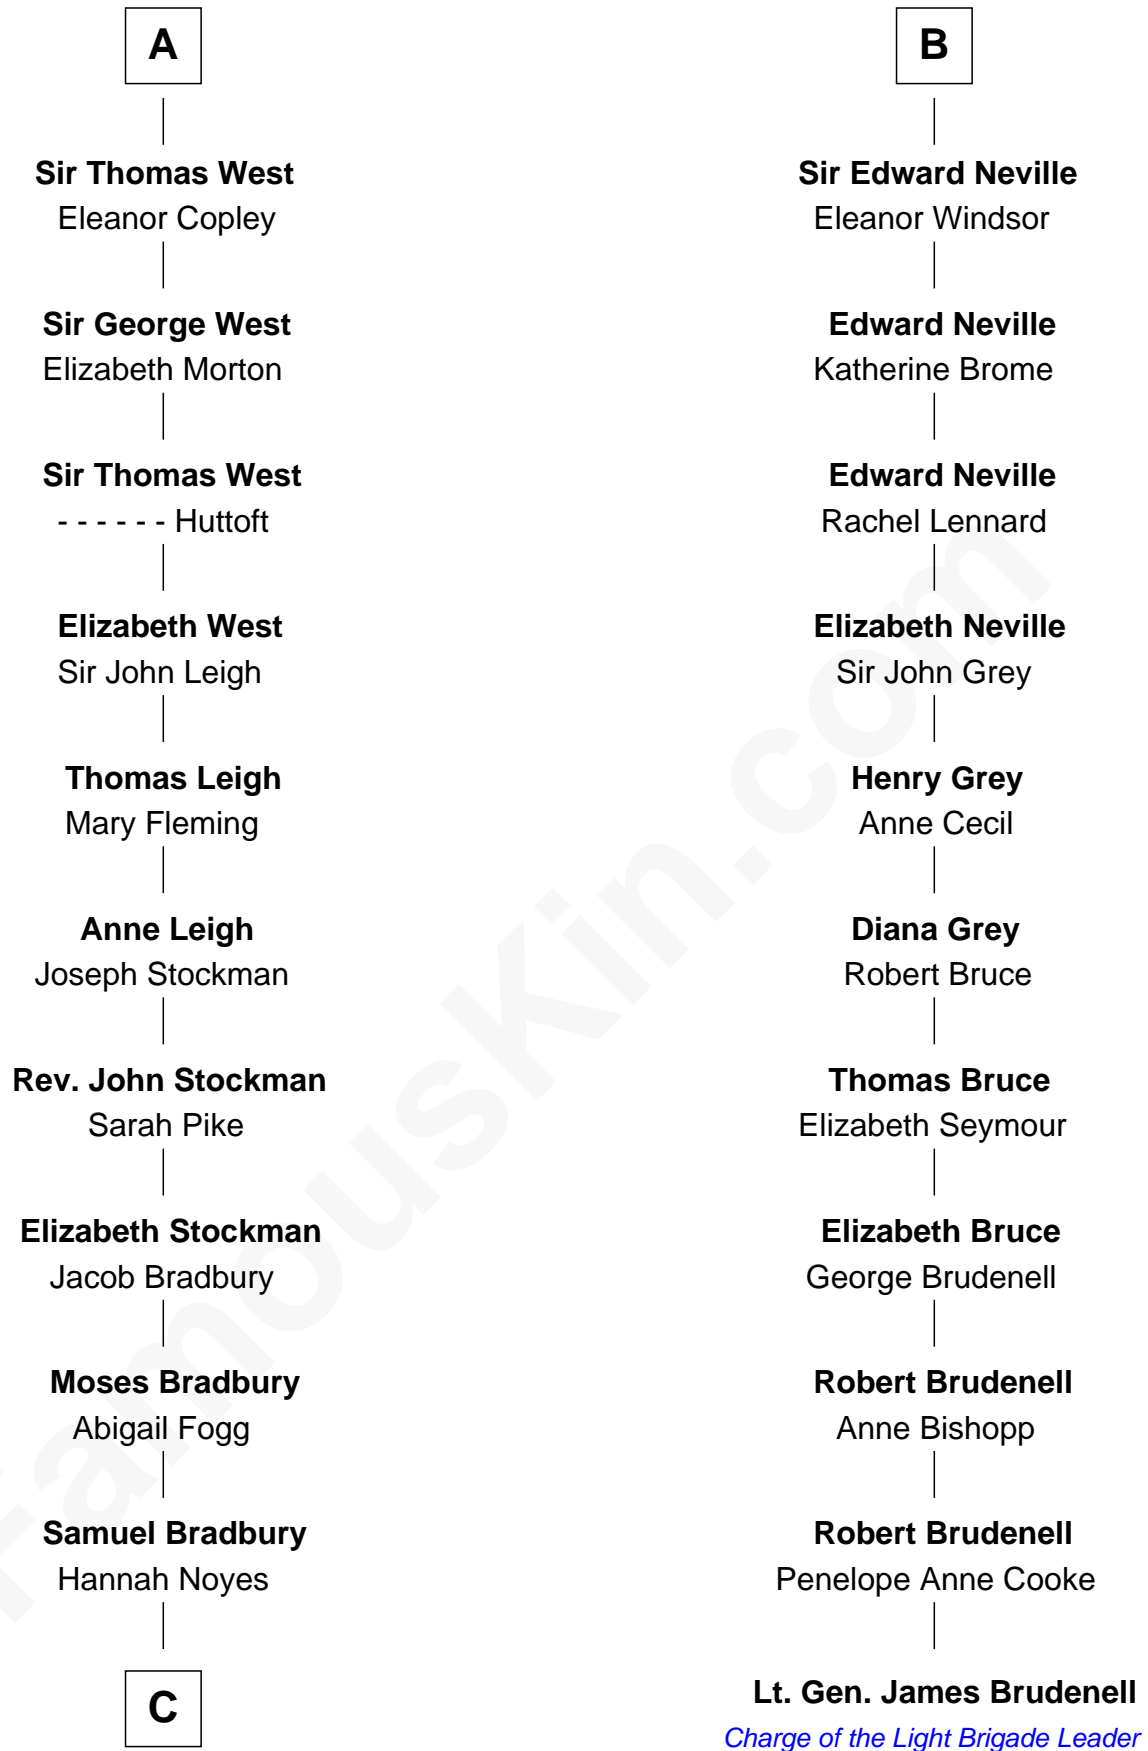

## Relationship Chart of

### Ray Bradbury

*Author of The Martian Chronicles*

17th cousin 4 times removed of

**Lt. Gen. James Brudenell**

*Leader of the "Charge of the Light Brigade"*

**C**

—  
**Samuel Bradbury**  
Frances Mary Rothead

—  
**Samuel Irving Bradbury**  
Mary Adell Spaulding

—  
**Samuel Hinkston Bradbury**  
Minnie Alice Davis

—  
**Leonard Spaulding Bradbury**  
Esther Marie Moberg

—  
**Ray Bradbury**  
*Author of The Martian Chronicles*