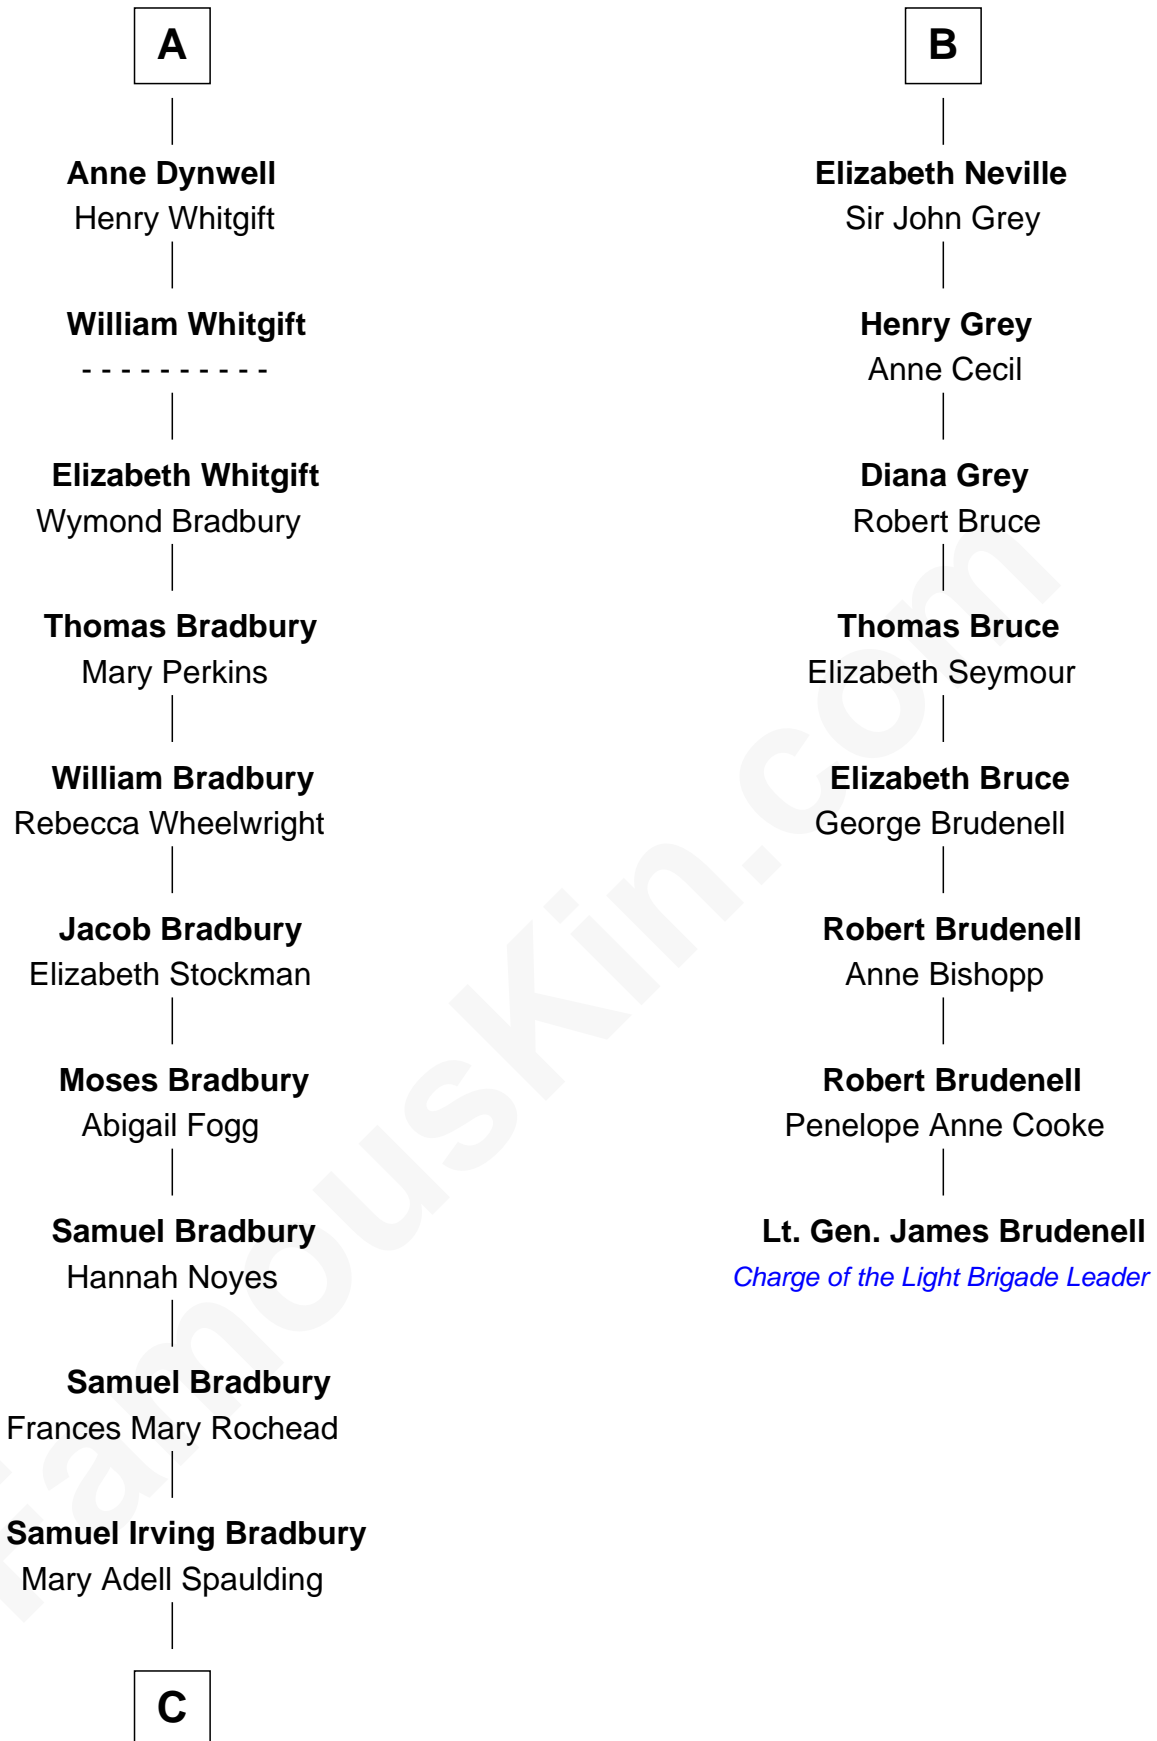

FamousKin.com

Relationship Chart of

Ray Bradbury

Author of The Martian Chronicles

14th cousin 5 times removed of

Lt. Gen. James Brudenell

Leader of the "Charge of the Light Brigade"

C

Samuel Hinkston Bradbury

Minnie Alice Davis

Leonard Spaulding Bradbury

Esther Marie Moberg

Ray Bradbury

Author of The Martian Chronicles

FamousKin.com