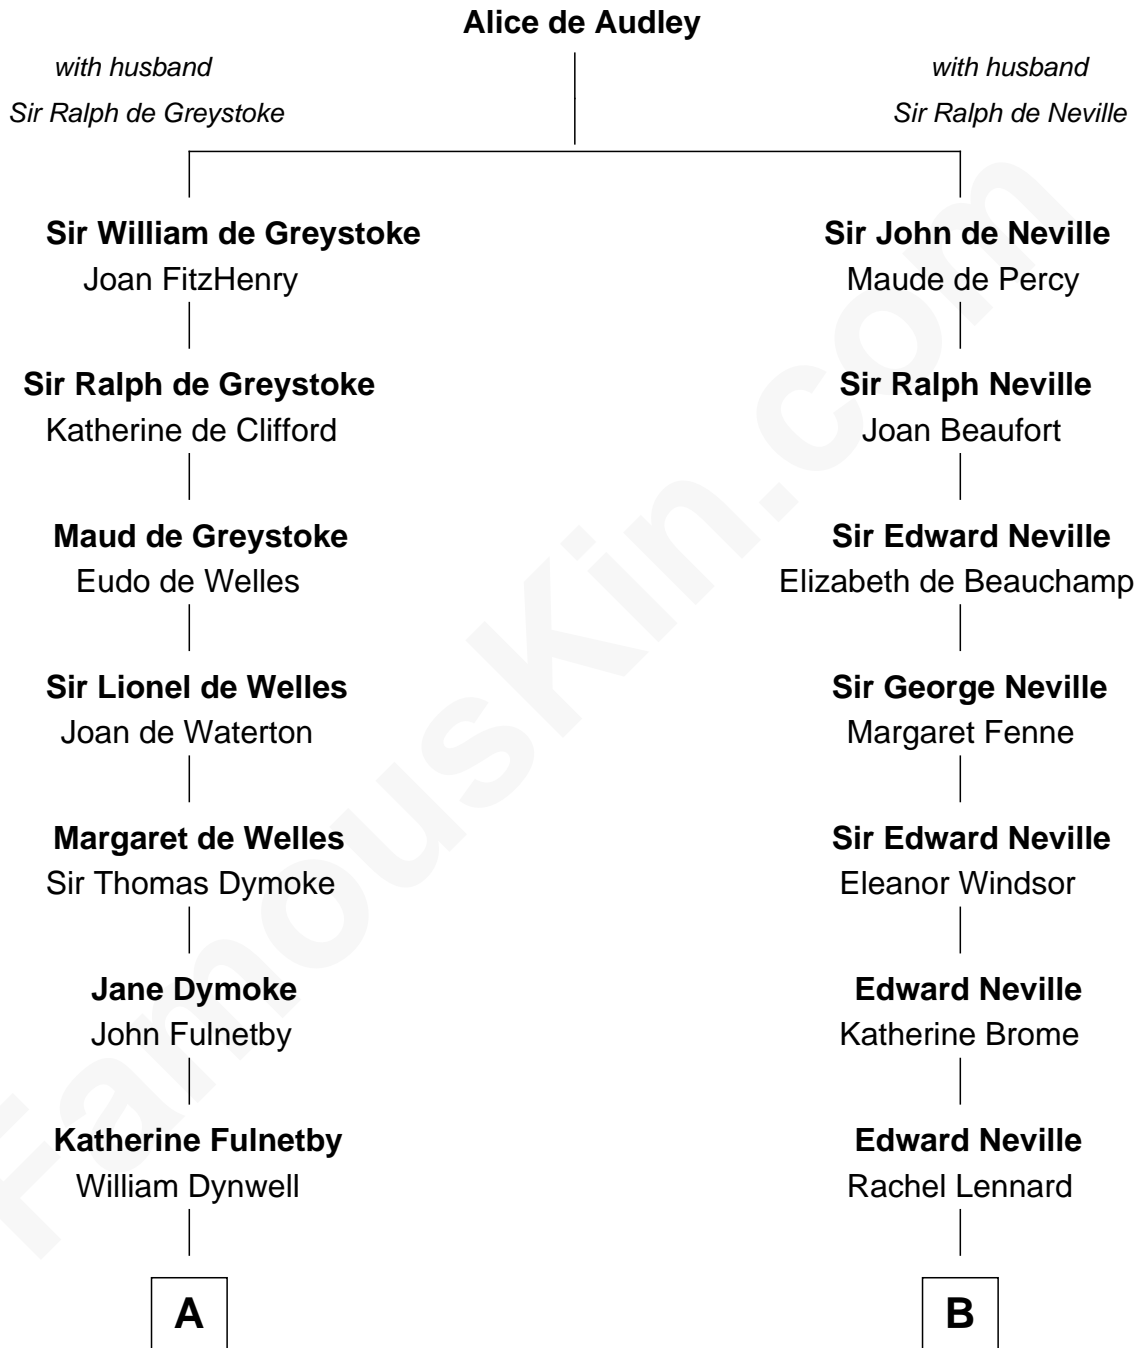

FamousKin.com

Relationship Chart of

Ray Bradbury

Author of The Martian Chronicles

14th cousin 5 times removed of

Lt. Gen. James Brudenell

Leader of the "Charge of the Light Brigade"

C

Samuel Hinkston Bradbury

Minnie Alice Davis

Leonard Spaulding Bradbury

Esther Marie Moberg

Ray Bradbury

Author of The Martian Chronicles

FamousKin.com