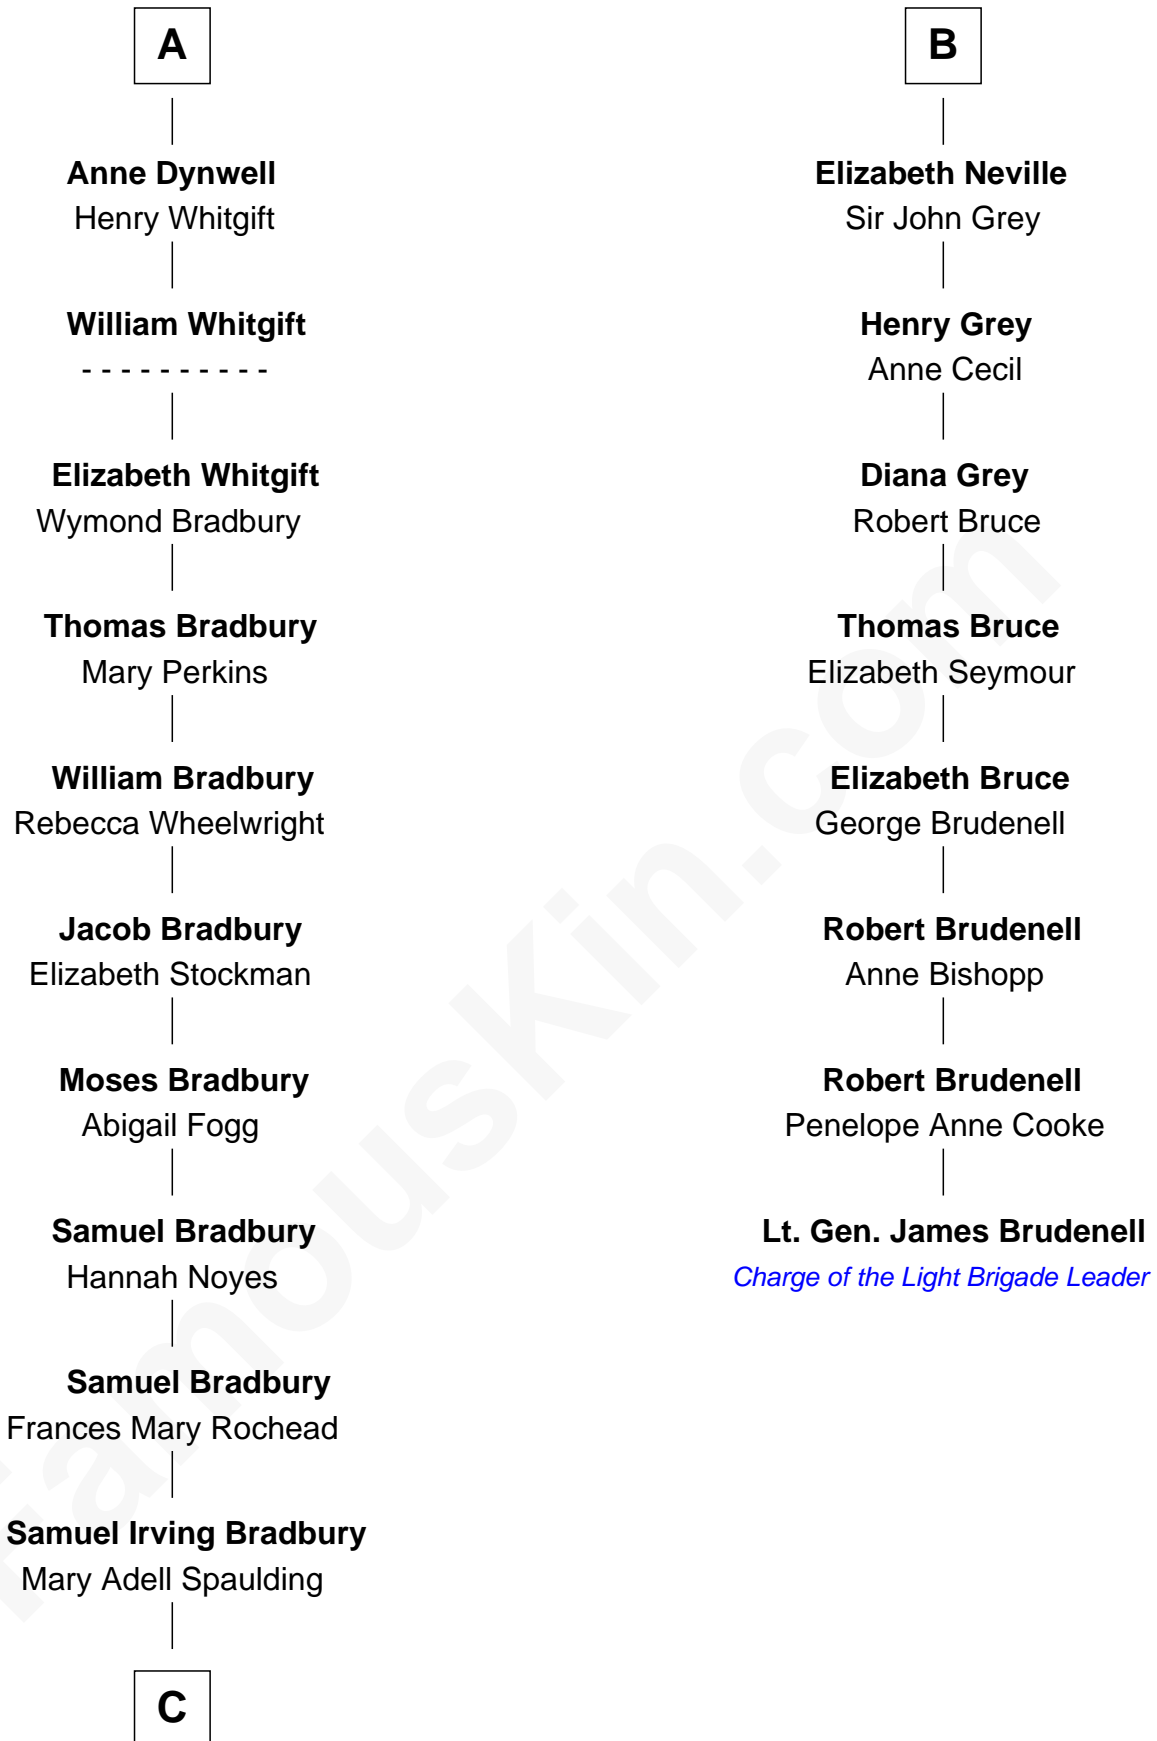

FamousKin.com

Relationship Chart of

Ray Bradbury

Author of *The Martian Chronicles*

14th cousin 5 times removed of

Lt. Gen. James Brudenell

Leader of the "Charge of the Light Brigade"

C

—
Samuel Hinkston Bradbury

Minnie Alice Davis

—
Leonard Spaulding Bradbury

Esther Marie Moberg

—
Ray Bradbury

Author of [The Martian Chronicles](#)

FamousKin.com