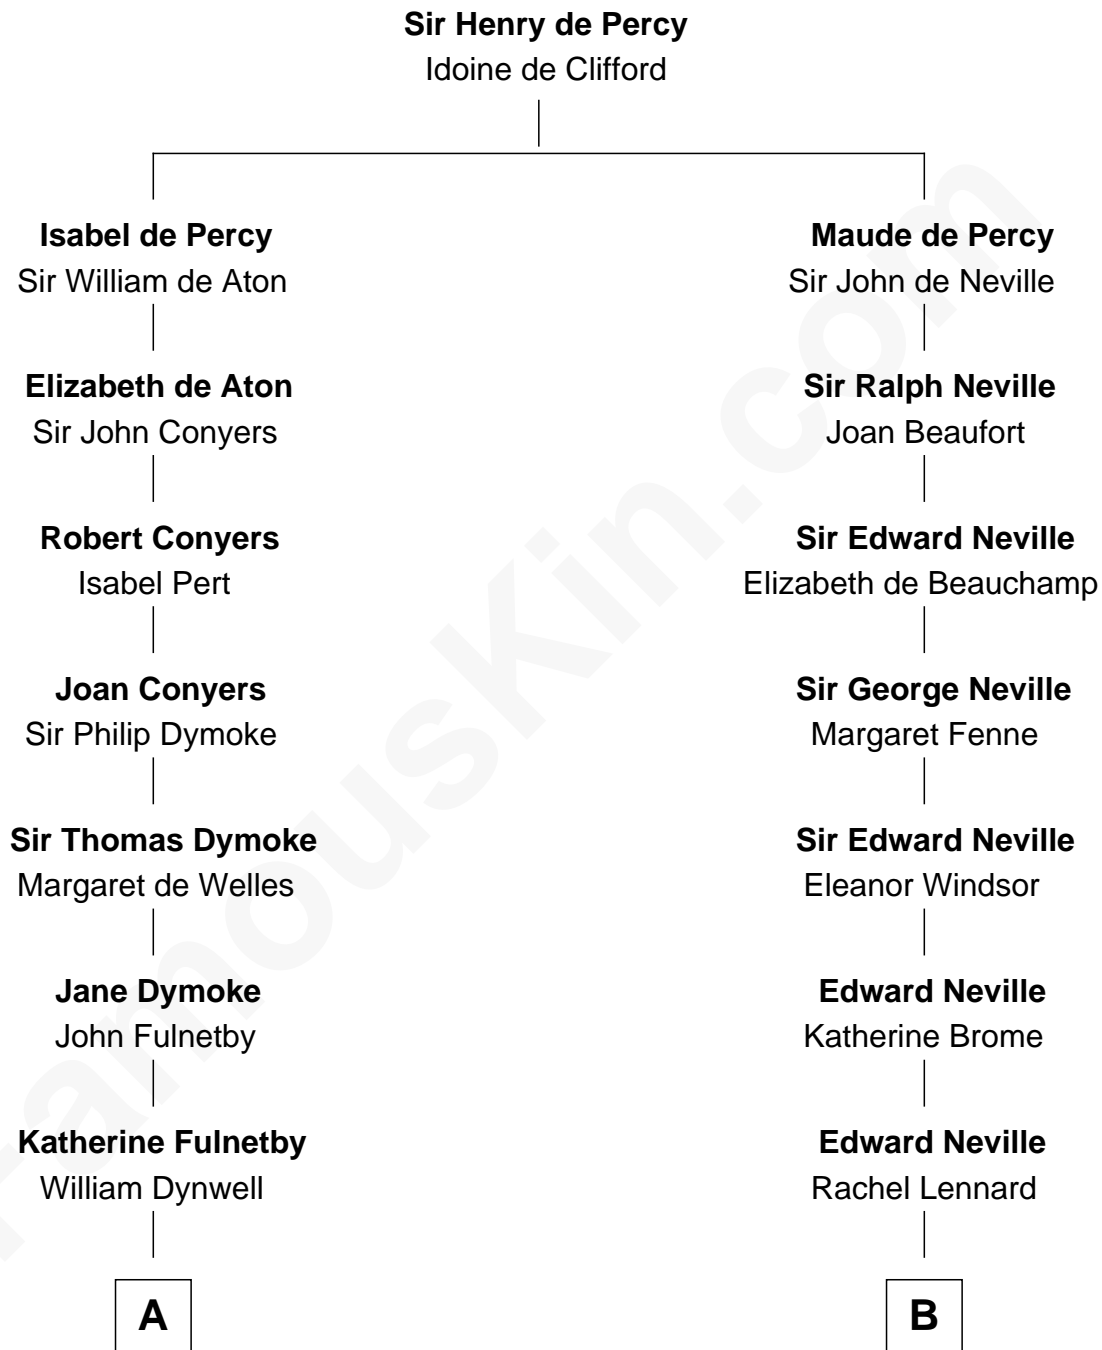

FamousKin.com

Relationship Chart of

Ray Bradbury

Author of *The Martian Chronicles*

14th cousin 5 times removed of

Lt. Gen. James Brudenell

Leader of the "Charge of the Light Brigade"

C

—
Samuel Hinkston Bradbury

Minnie Alice Davis

—
Leonard Spaulding Bradbury

Esther Marie Moberg

—
Ray Bradbury

Author of [The Martian Chronicles](#)

FamousKin.com