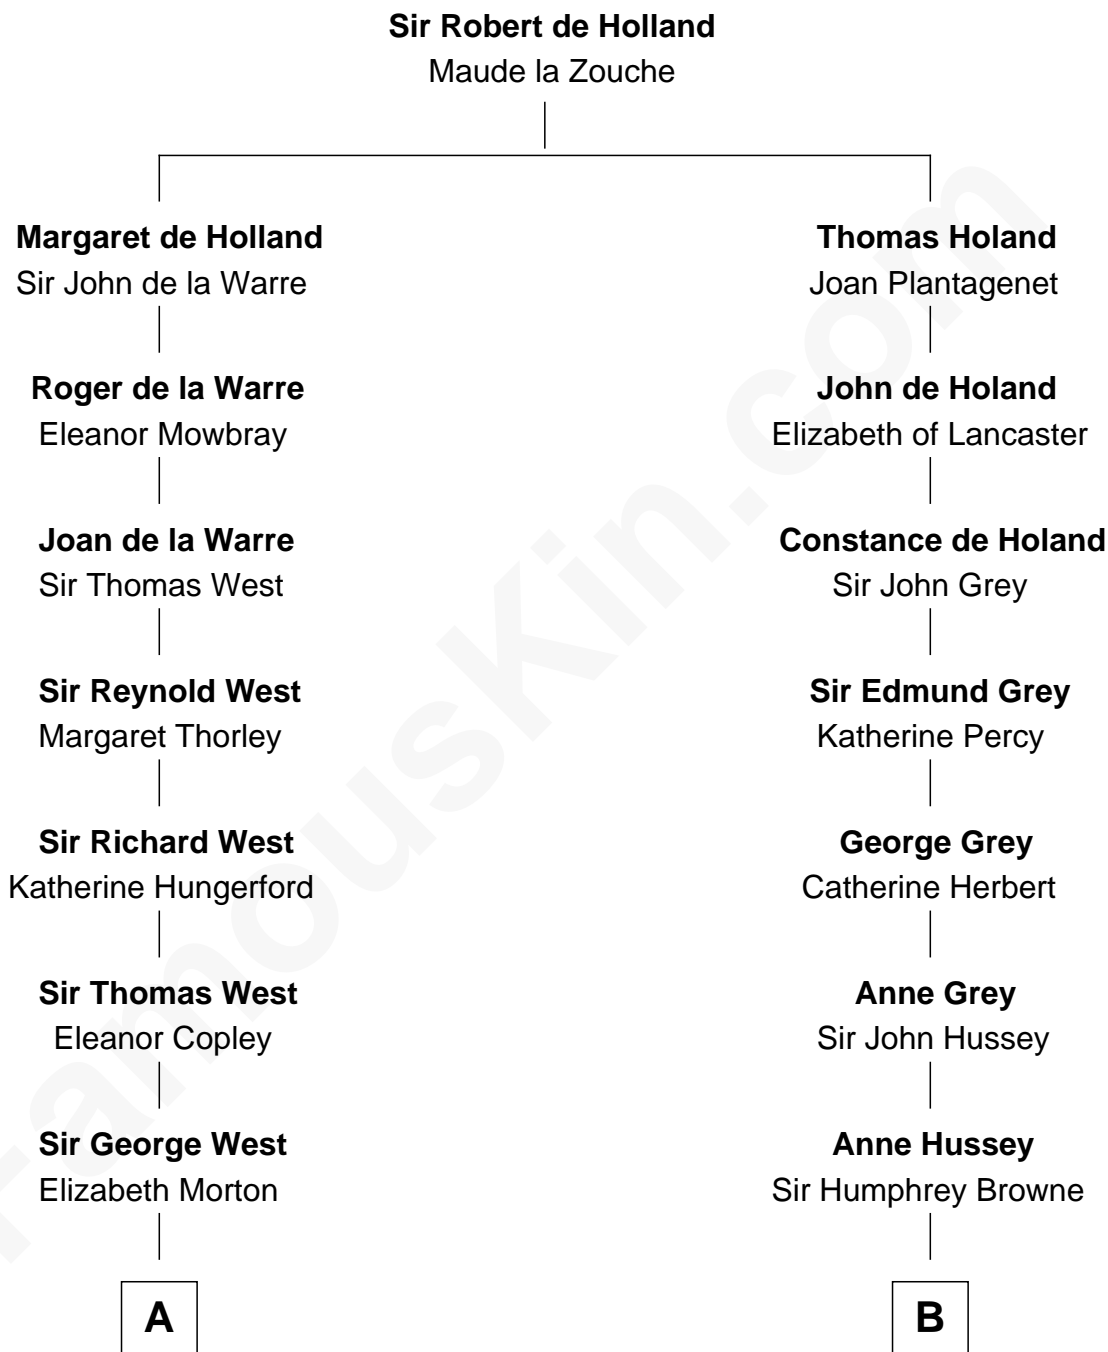

FamousKin.com

Relationship Chart of

Ray Bradbury

Author of The Martian Chronicles

15th cousin 4 times removed of

Lt. Gen. James Brudenell

Leader of the "Charge of the Light Brigade"

C

—
Samuel Hinkston Bradbury

Minnie Alice Davis

—
Leonard Spaulding Bradbury

Esther Marie Moberg

—
Ray Bradbury

Author of [The Martian Chronicles](#)

FamousKin.com