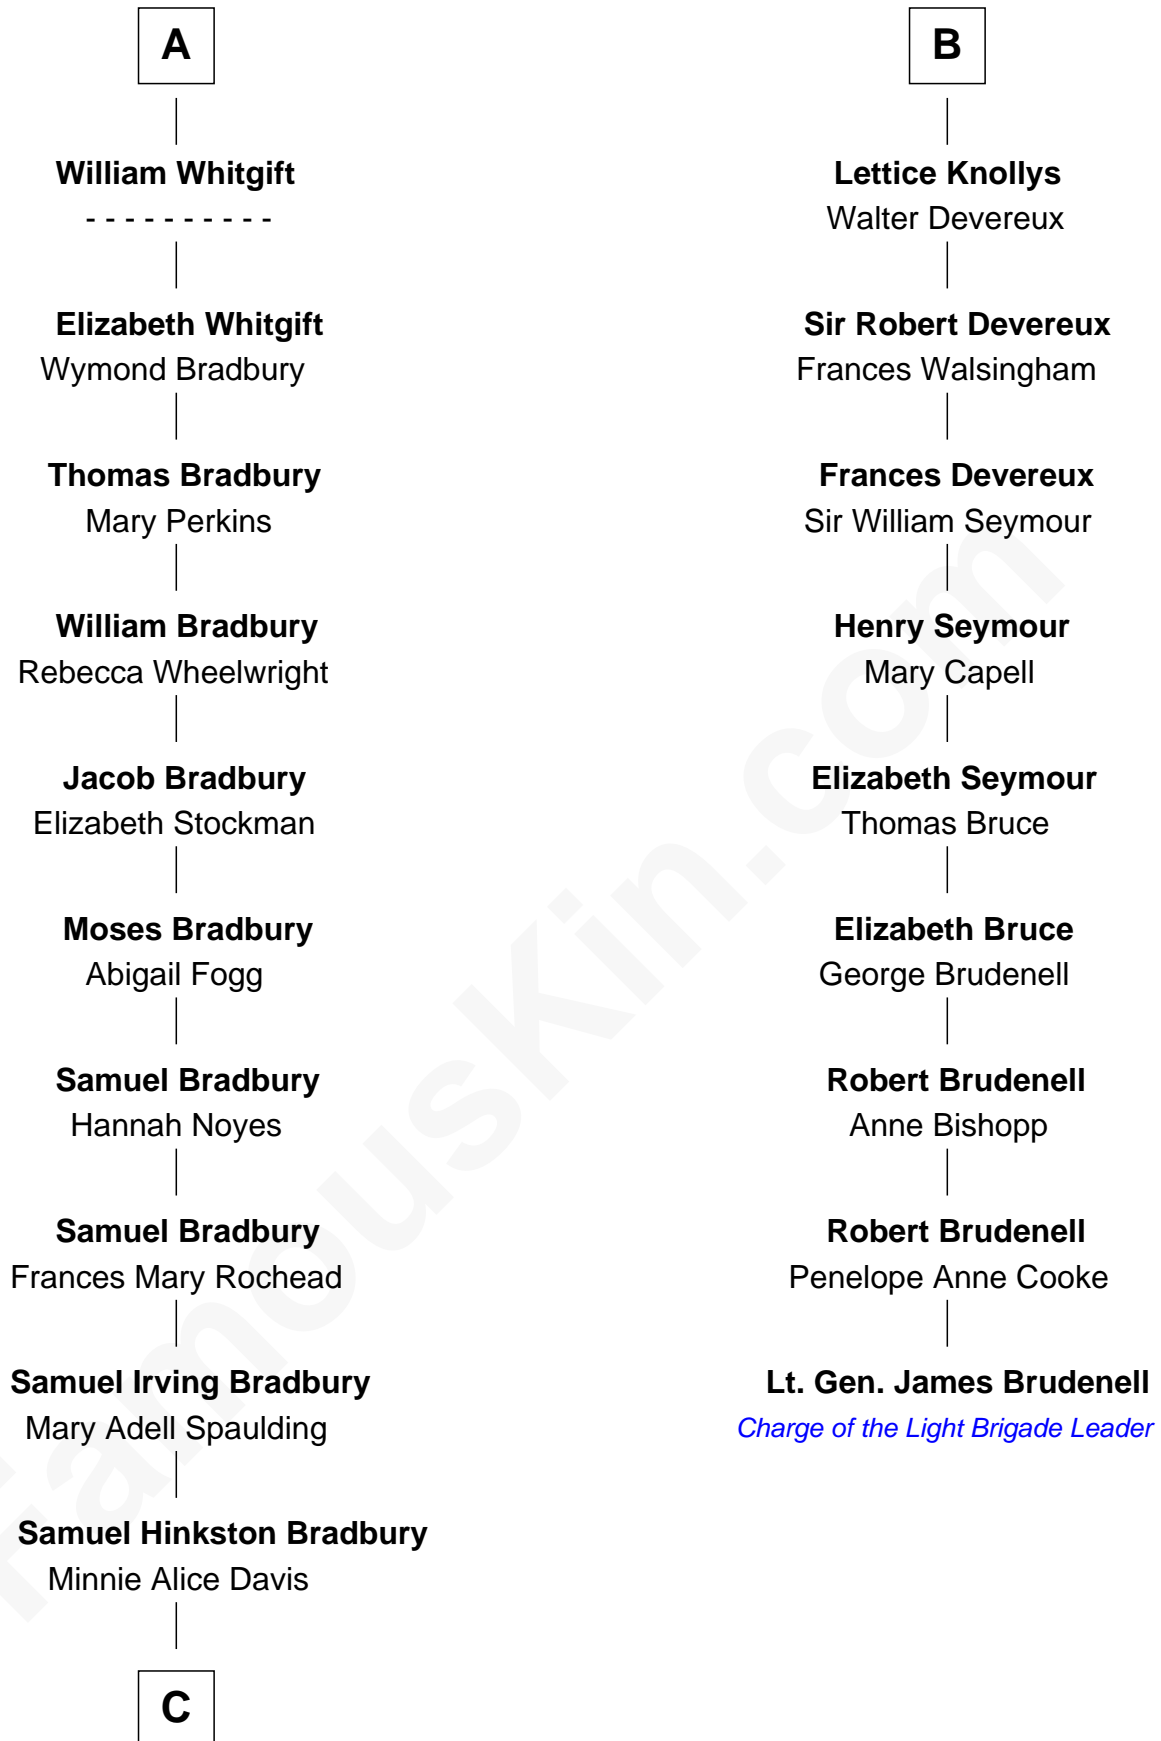

## Relationship Chart of

### Ray Bradbury

*Author of The Martian Chronicles*

15th cousin 3 times removed of

### Lt. Gen. James Brudenell

*Leader of the "Charge of the Light Brigade"*

**C**

—  
**Leonard Spaulding Bradbury**

Esther Marie Moberg

—  
**Ray Bradbury**

*Author of [The Martian Chronicles](#)*

FamousKin.com