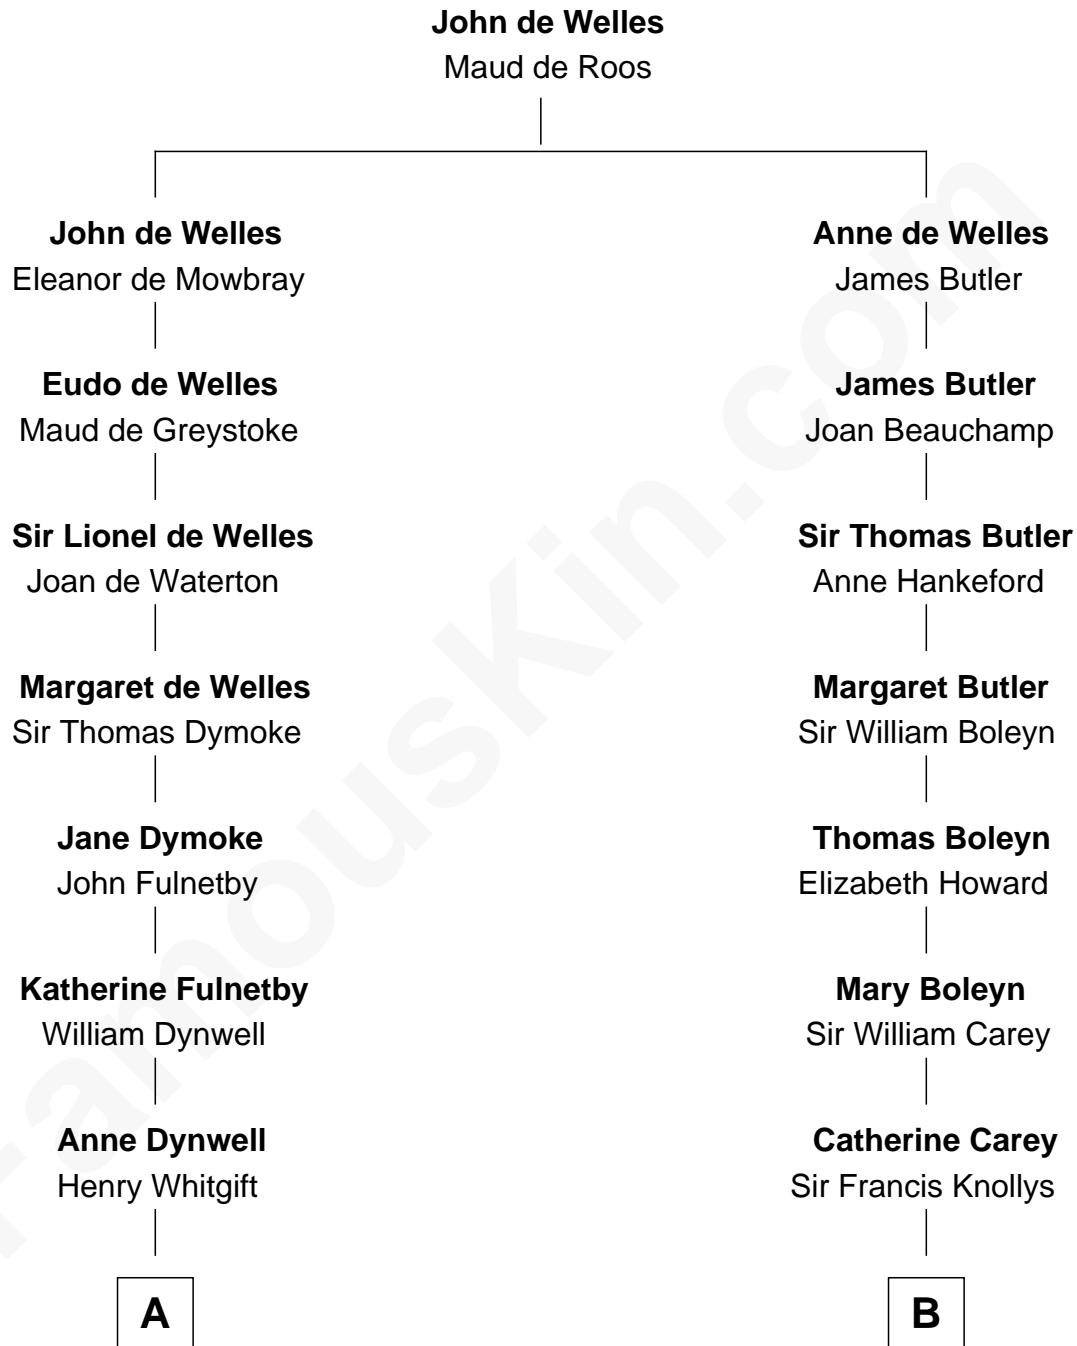

FamousKin.com

Relationship Chart of

Ray Bradbury

Author of The Martian Chronicles

15th cousin 3 times removed of

Lt. Gen. James Brudenell

Leader of the "Charge of the Light Brigade"