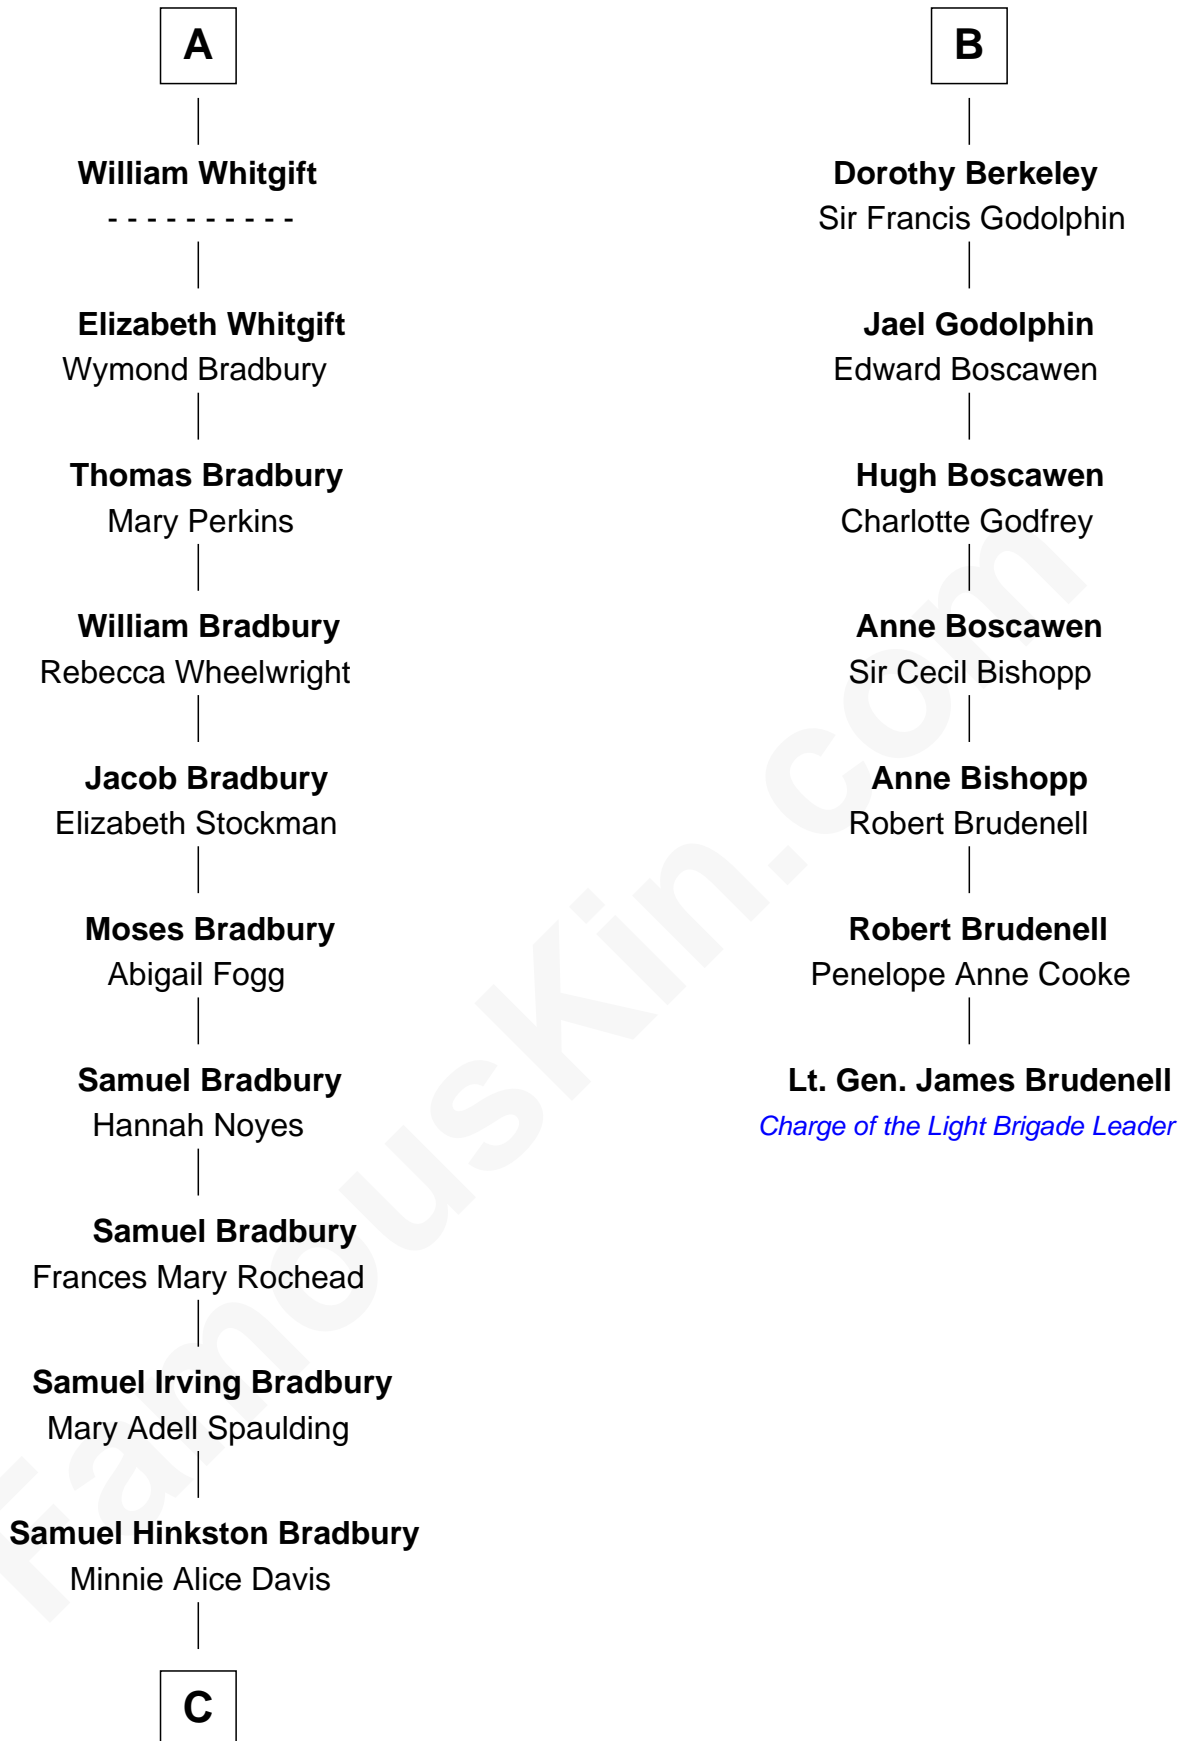

## Relationship Chart of

### Ray Bradbury

*Author of The Martian Chronicles*

13th cousin 5 times removed of

### Lt. Gen. James Brudenell

*Leader of the "Charge of the Light Brigade"*

**C**

—  
**Leonard Spaulding Bradbury**

Esther Marie Moberg

—  
**Ray Bradbury**

*Author of [The Martian Chronicles](#)*

FamousKin.com