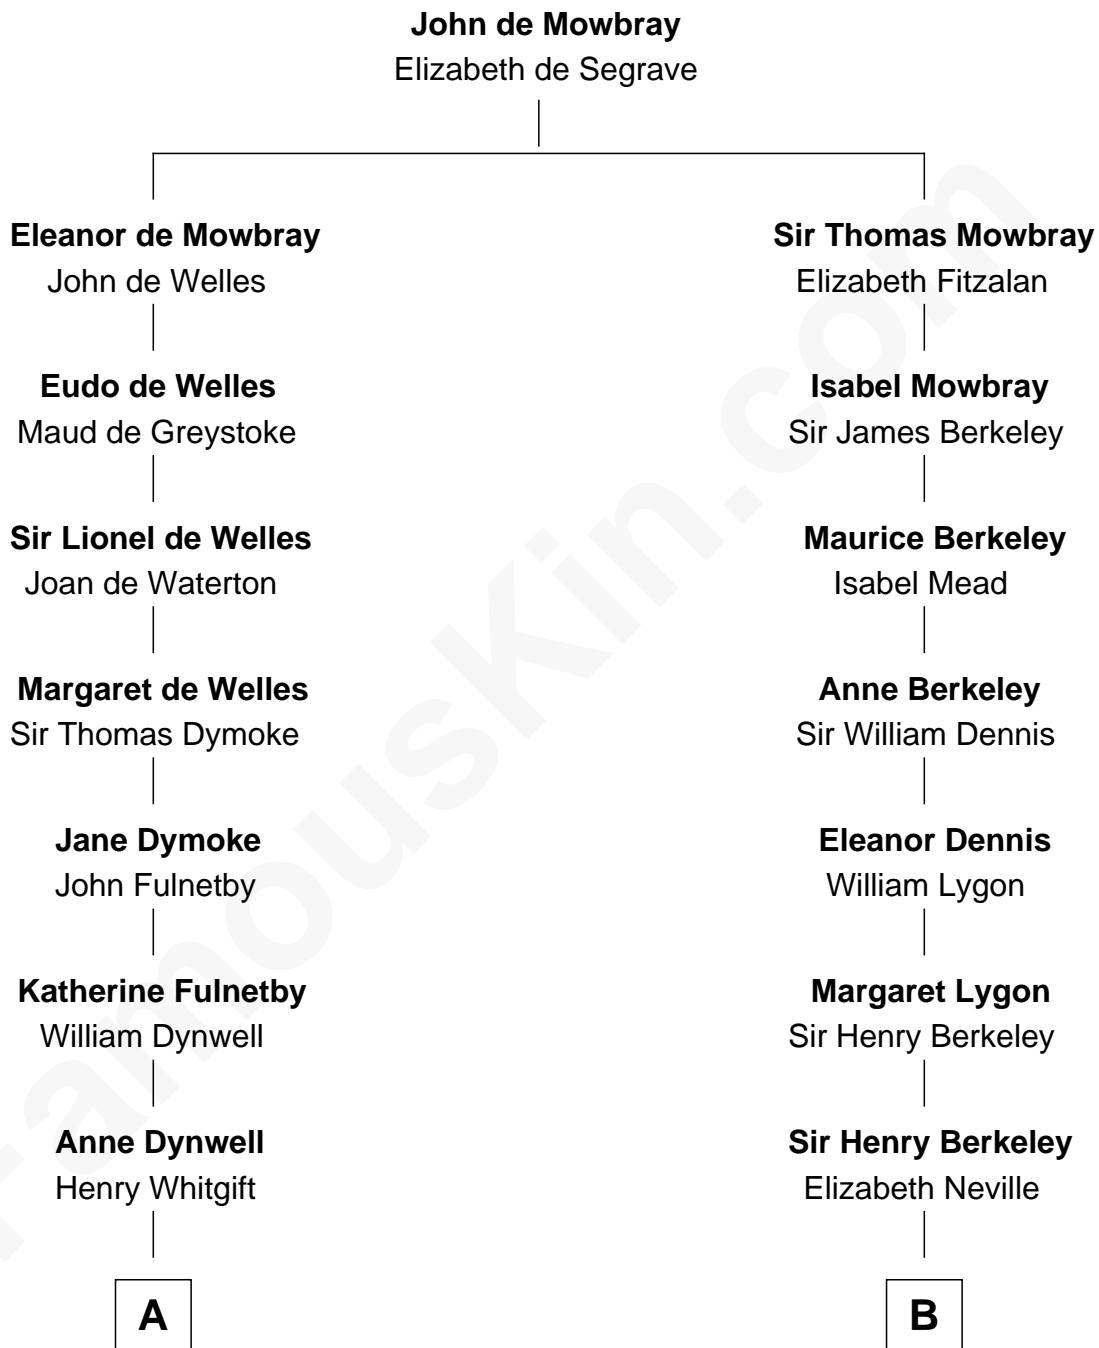

FamousKin.com

Relationship Chart of

Ray Bradbury

Author of The Martian Chronicles

13th cousin 5 times removed of

Lt. Gen. James Brudenell

Leader of the "Charge of the Light Brigade"