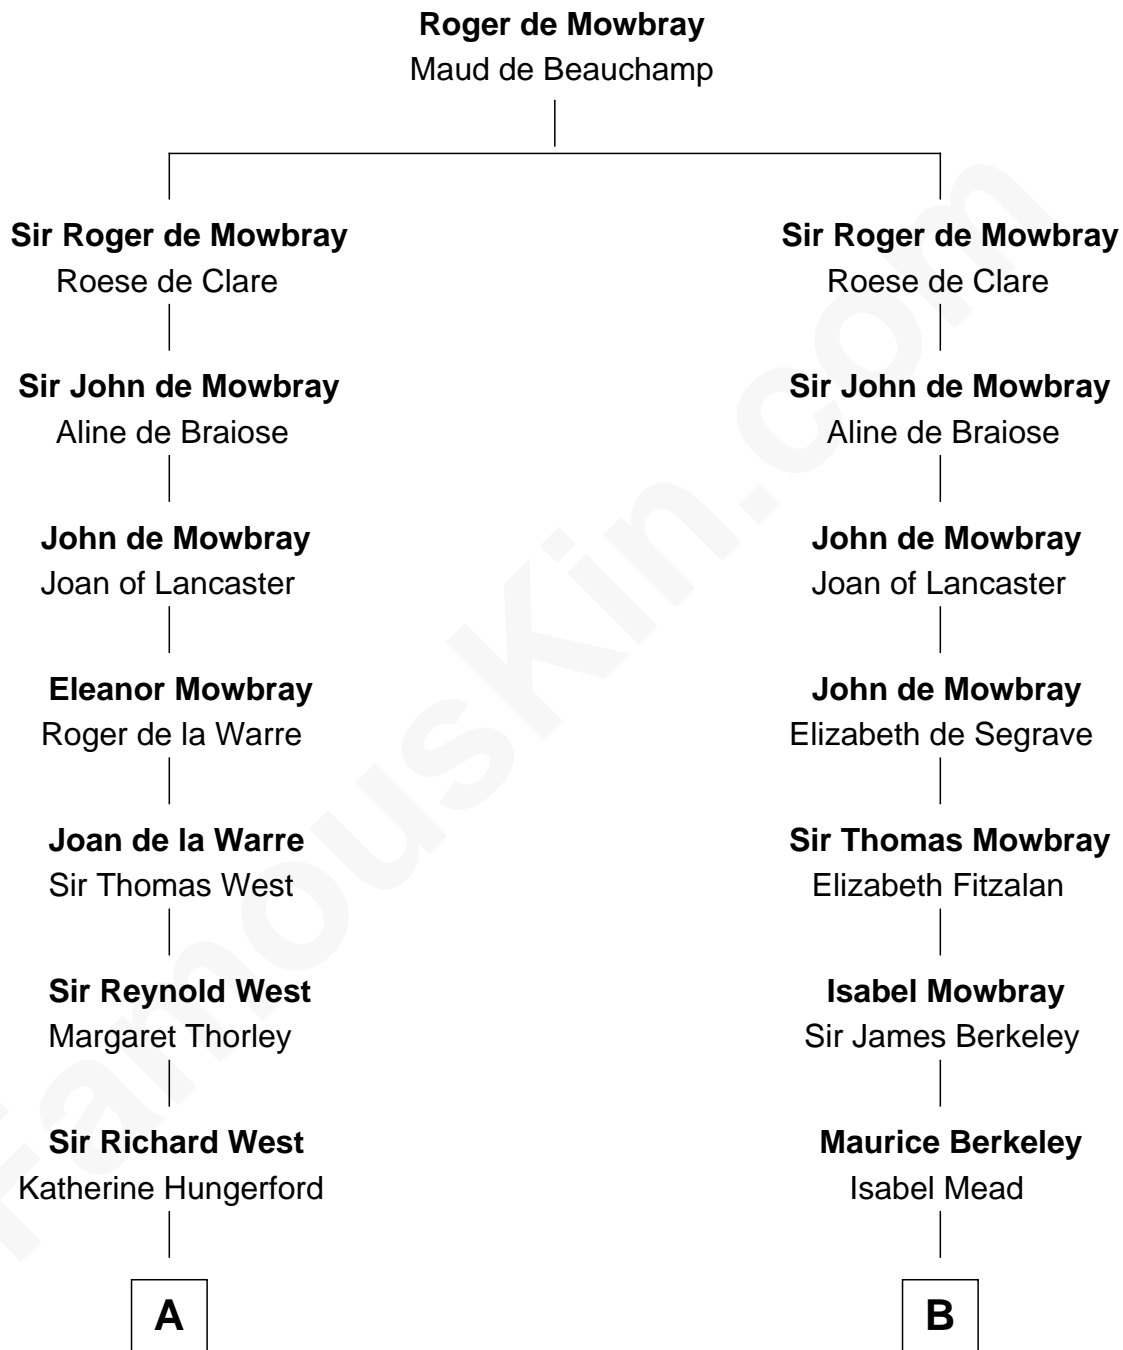

FamousKin.com

Relationship Chart of

Ray Bradbury

Author of The Martian Chronicles

17th cousin 4 times removed of

Lt. Gen. James Brudenell

Leader of the "Charge of the Light Brigade"

C

—
Samuel Bradbury
Frances Mary Rothead

—
Samuel Irving Bradbury
Mary Adell Spaulding

—
Samuel Hinkston Bradbury
Minnie Alice Davis

—
Leonard Spaulding Bradbury
Esther Marie Moberg

—
Ray Bradbury
Author of The Martian Chronicles