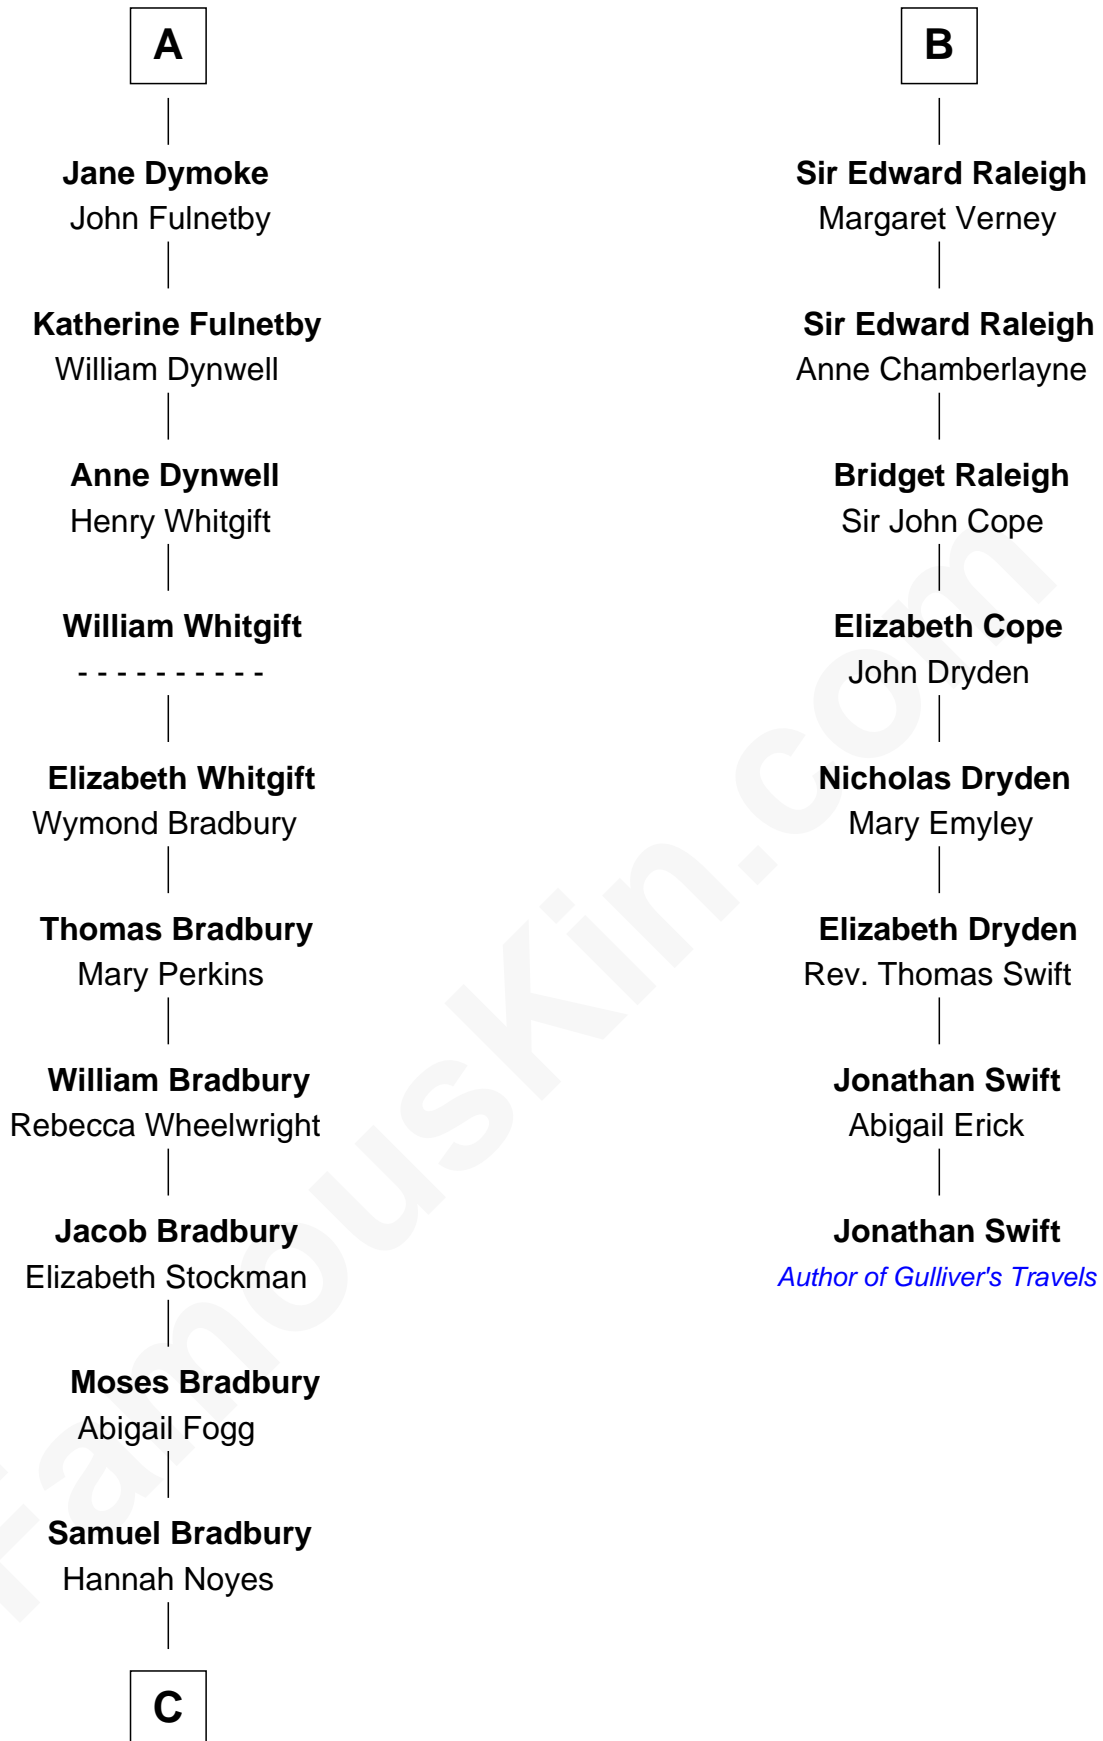

FamousKin.com

Relationship Chart of

Ray Bradbury

Author of The Martian Chronicles

14th cousin 7 times removed of

Jonathan Swift

Author of Gulliver's Travels

C

—
Samuel Bradbury
Frances Mary Rothead

—
Samuel Irving Bradbury
Mary Adell Spaulding

—
Samuel Hinkston Bradbury
Minnie Alice Davis

—
Leonard Spaulding Bradbury
Esther Marie Moberg

—
Ray Bradbury
Author of The Martian Chronicles