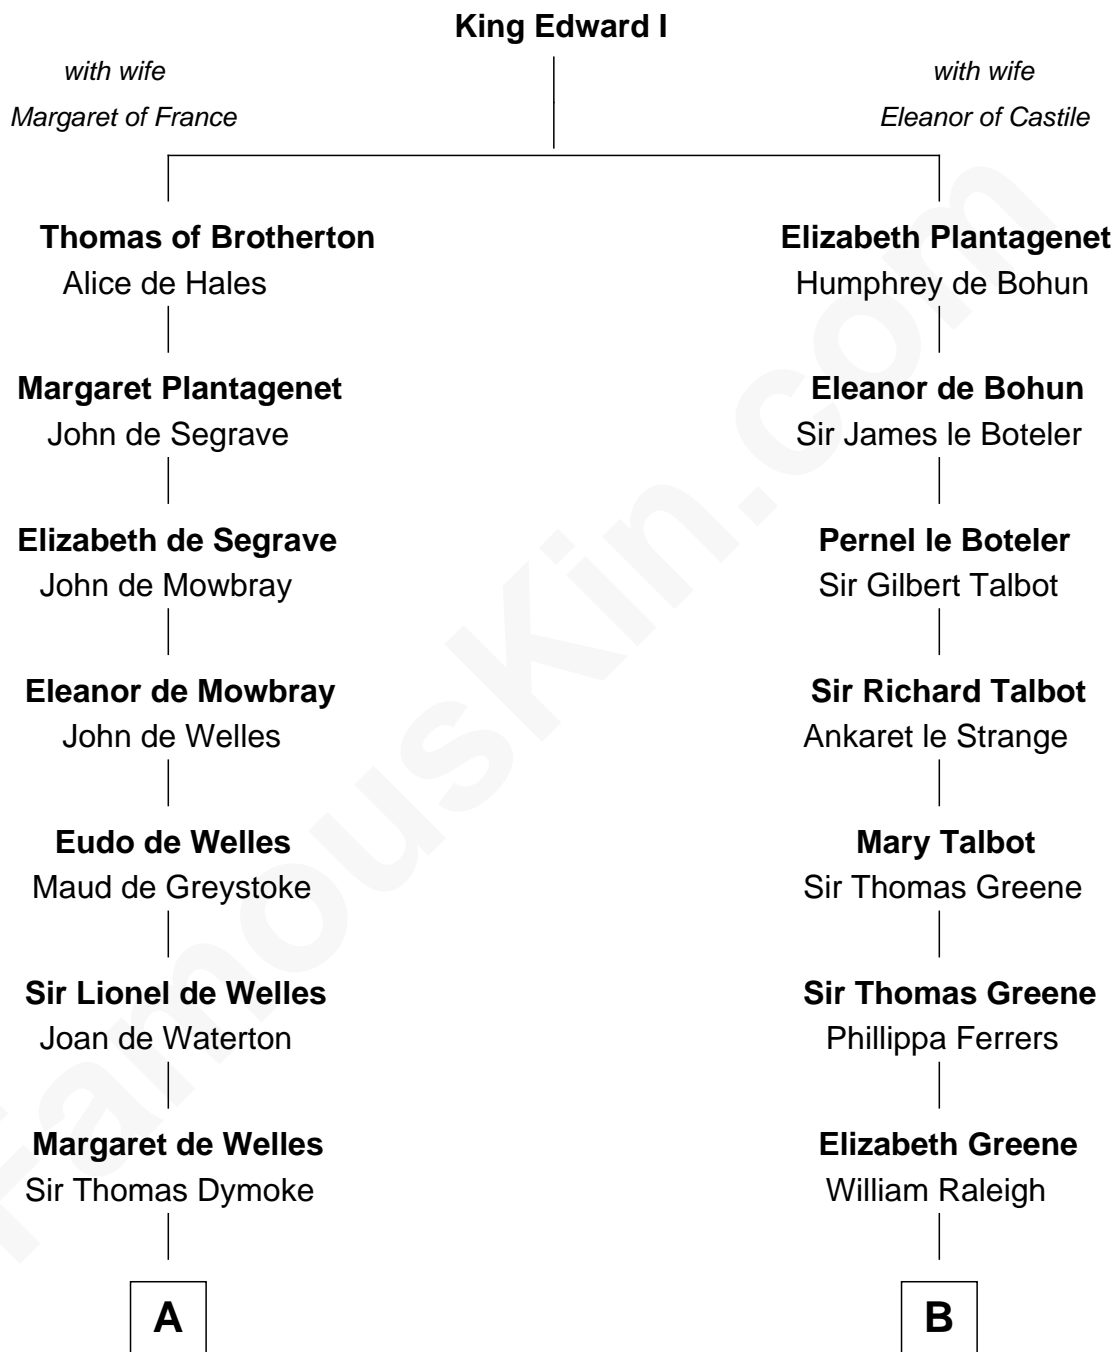

FamousKin.com

Relationship Chart of

Ray Bradbury

Author of The Martian Chronicles

14th cousin 7 times removed of

Jonathan Swift

Author of Gulliver's Travels

C

—
Samuel Bradbury
Frances Mary Rothead

—
Samuel Irving Bradbury
Mary Adell Spaulding

—
Samuel Hinkston Bradbury
Minnie Alice Davis

—
Leonard Spaulding Bradbury
Esther Marie Moberg

—
Ray Bradbury
Author of The Martian Chronicles