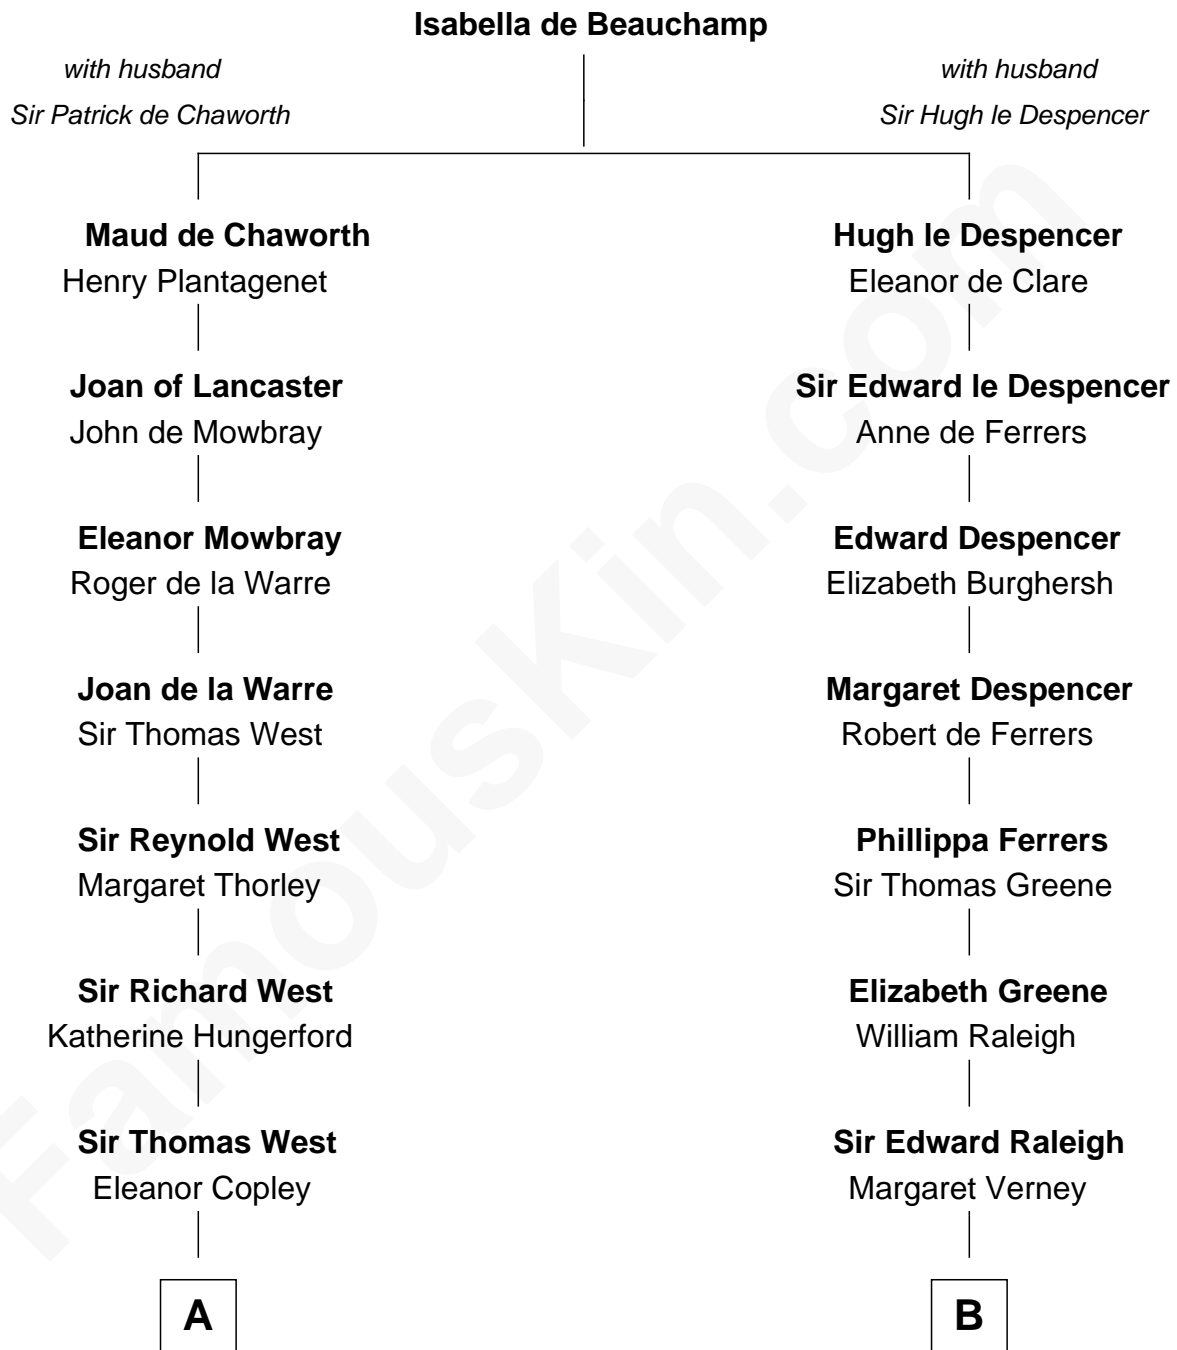

FamousKin.com

Relationship Chart of

Ray Bradbury

Author of The Martian Chronicles

13th cousin 7 times removed of

Jonathan Swift

Author of Gulliver's Travels

C

—
Samuel Irving Bradbury

Mary Adell Spaulding

—
Samuel Hinkston Bradbury

Minnie Alice Davis

—
Leonard Spaulding Bradbury

Esther Marie Moberg

—
Ray Bradbury

Author of [The Martian Chronicles](#)