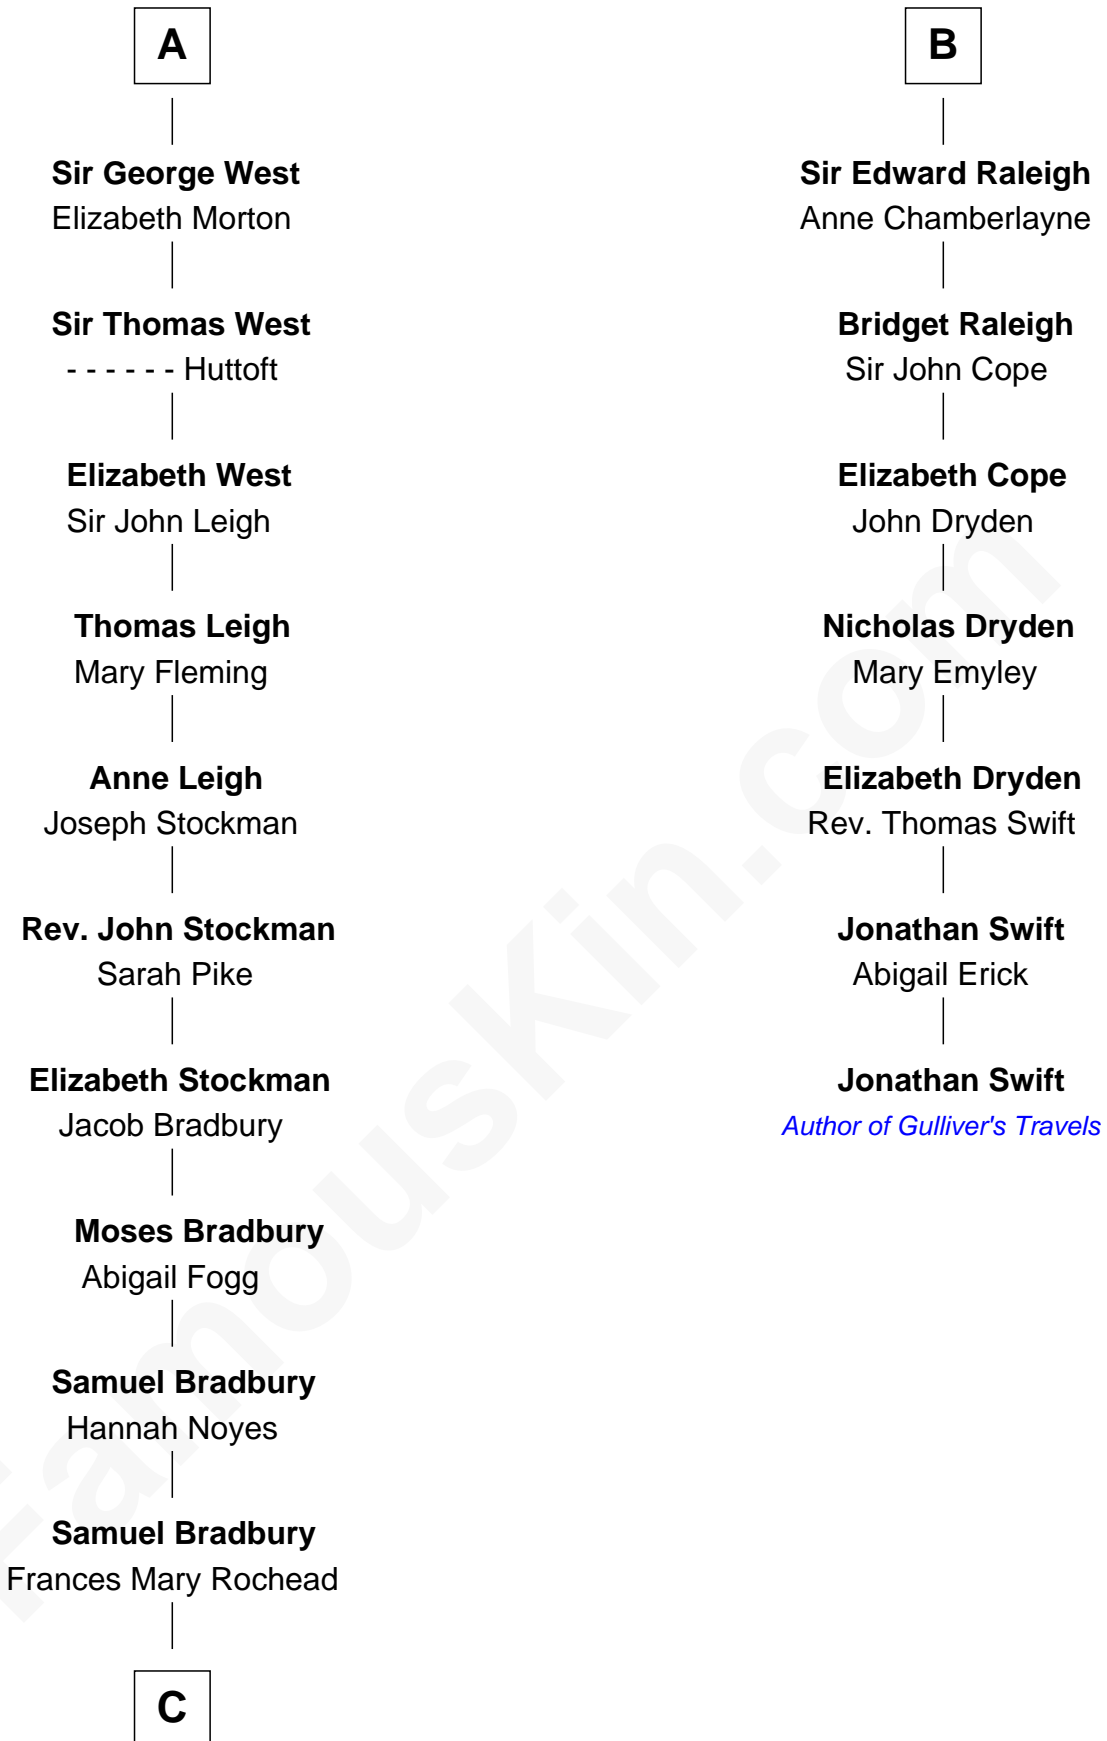

FamousKin.com

Relationship Chart of

Ray Bradbury

Author of The Martian Chronicles

13th cousin 7 times removed of

Jonathan Swift

Author of Gulliver's Travels

C

—
Samuel Irving Bradbury

Mary Adell Spaulding

—
Samuel Hinkston Bradbury

Minnie Alice Davis

—
Leonard Spaulding Bradbury

Esther Marie Moberg

—
Ray Bradbury

Author of [The Martian Chronicles](#)