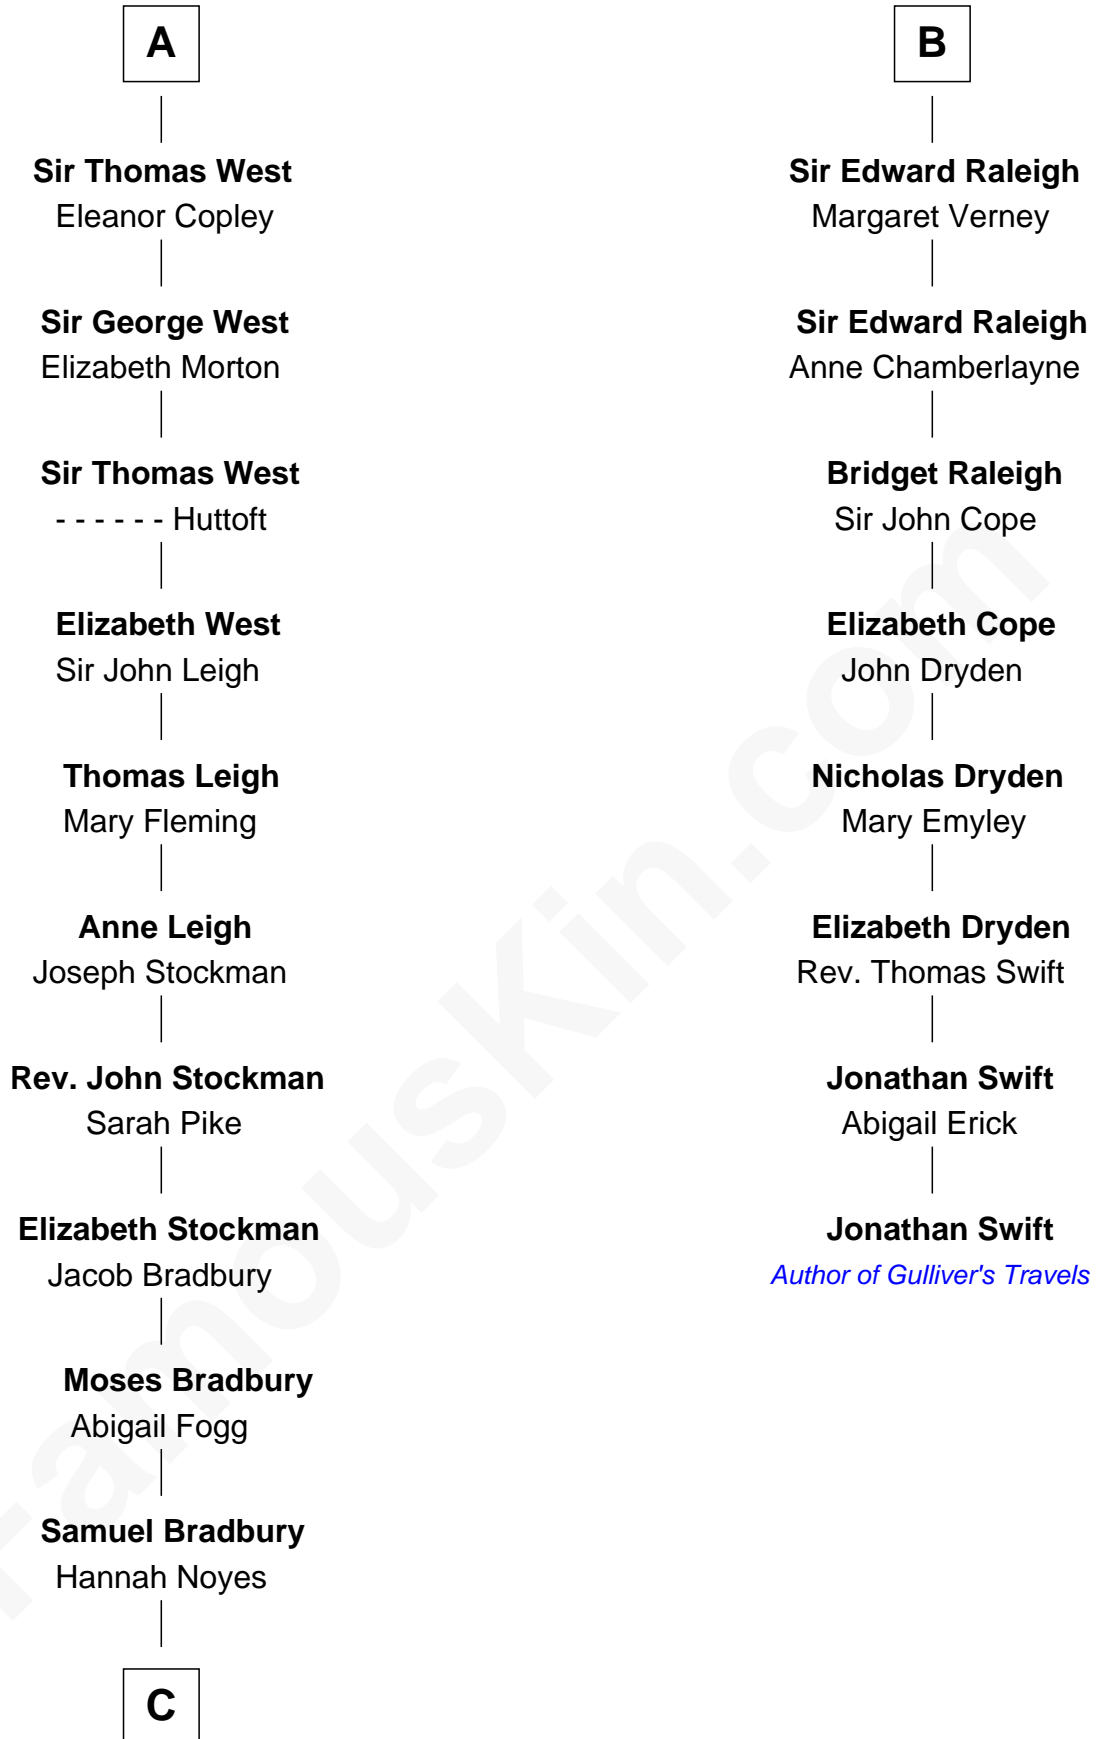

FamousKin.com Relationship Chart of

Ray Bradbury

Author of The Martian Chronicles

14th cousin 7 times removed of

Jonathan Swift

Author of Gulliver's Travels

C

—
Samuel Bradbury
Frances Mary Rothead

—
Samuel Irving Bradbury
Mary Adell Spaulding

—
Samuel Hinkston Bradbury
Minnie Alice Davis

—
Leonard Spaulding Bradbury
Esther Marie Moberg

—
Ray Bradbury
Author of The Martian Chronicles

FamousKin.com