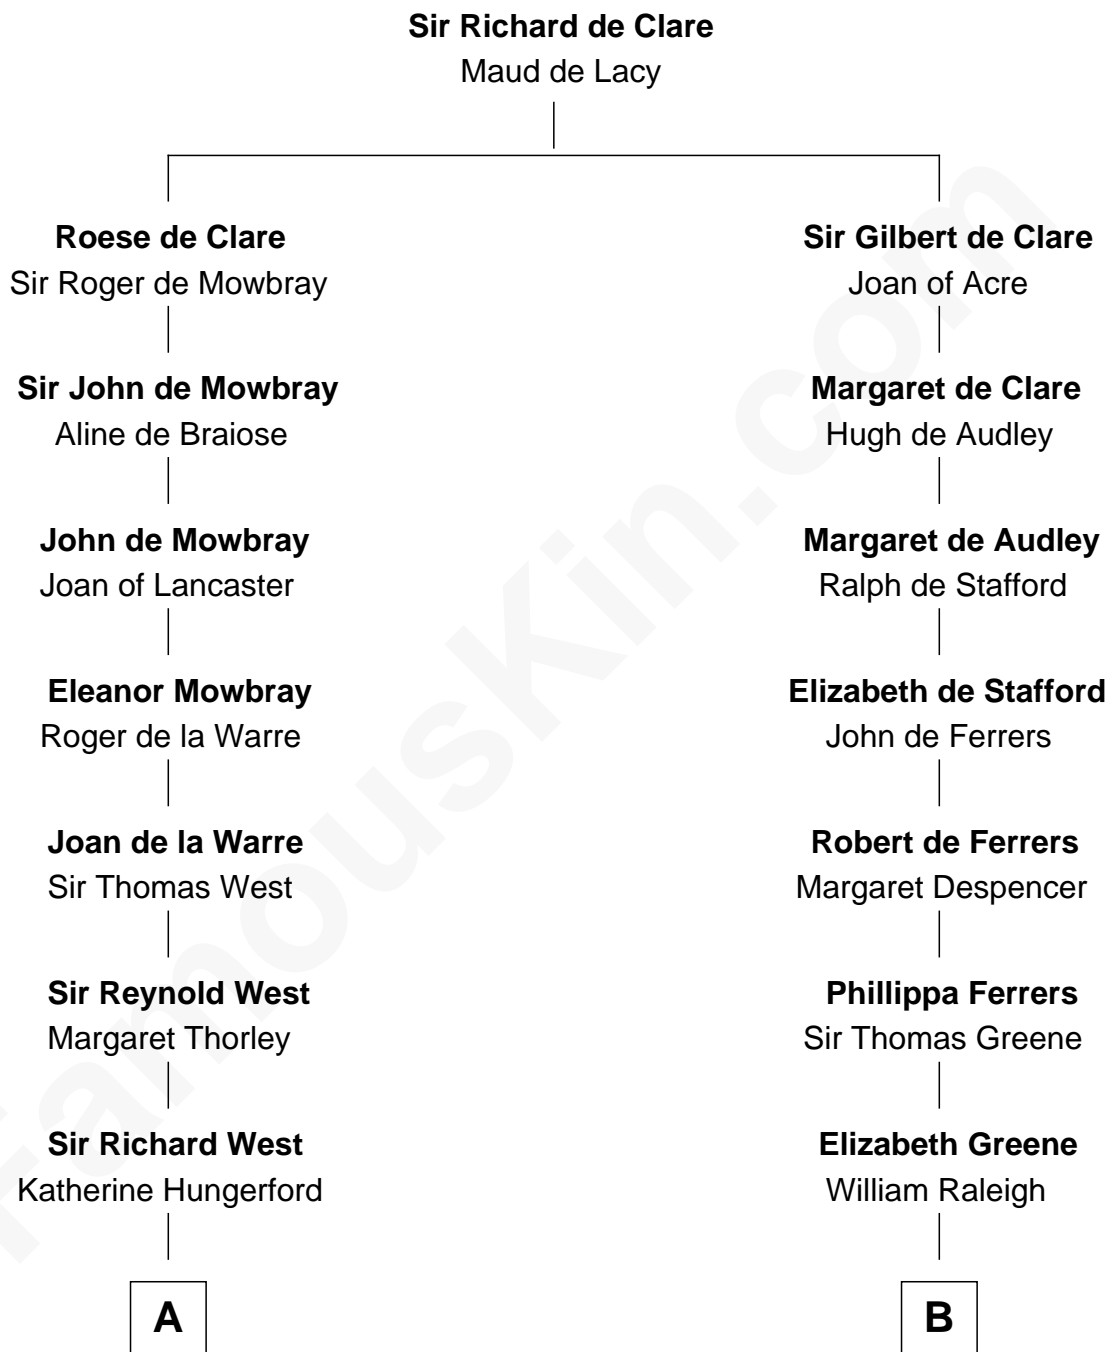

FamousKin.com Relationship Chart of

Ray Bradbury

Author of The Martian Chronicles

14th cousin 7 times removed of

Jonathan Swift

Author of Gulliver's Travels

C

—
Samuel Bradbury
Frances Mary Rothead

—
Samuel Irving Bradbury
Mary Adell Spaulding

—
Samuel Hinkston Bradbury
Minnie Alice Davis

—
Leonard Spaulding Bradbury
Esther Marie Moberg

—
Ray Bradbury
Author of The Martian Chronicles

FamousKin.com