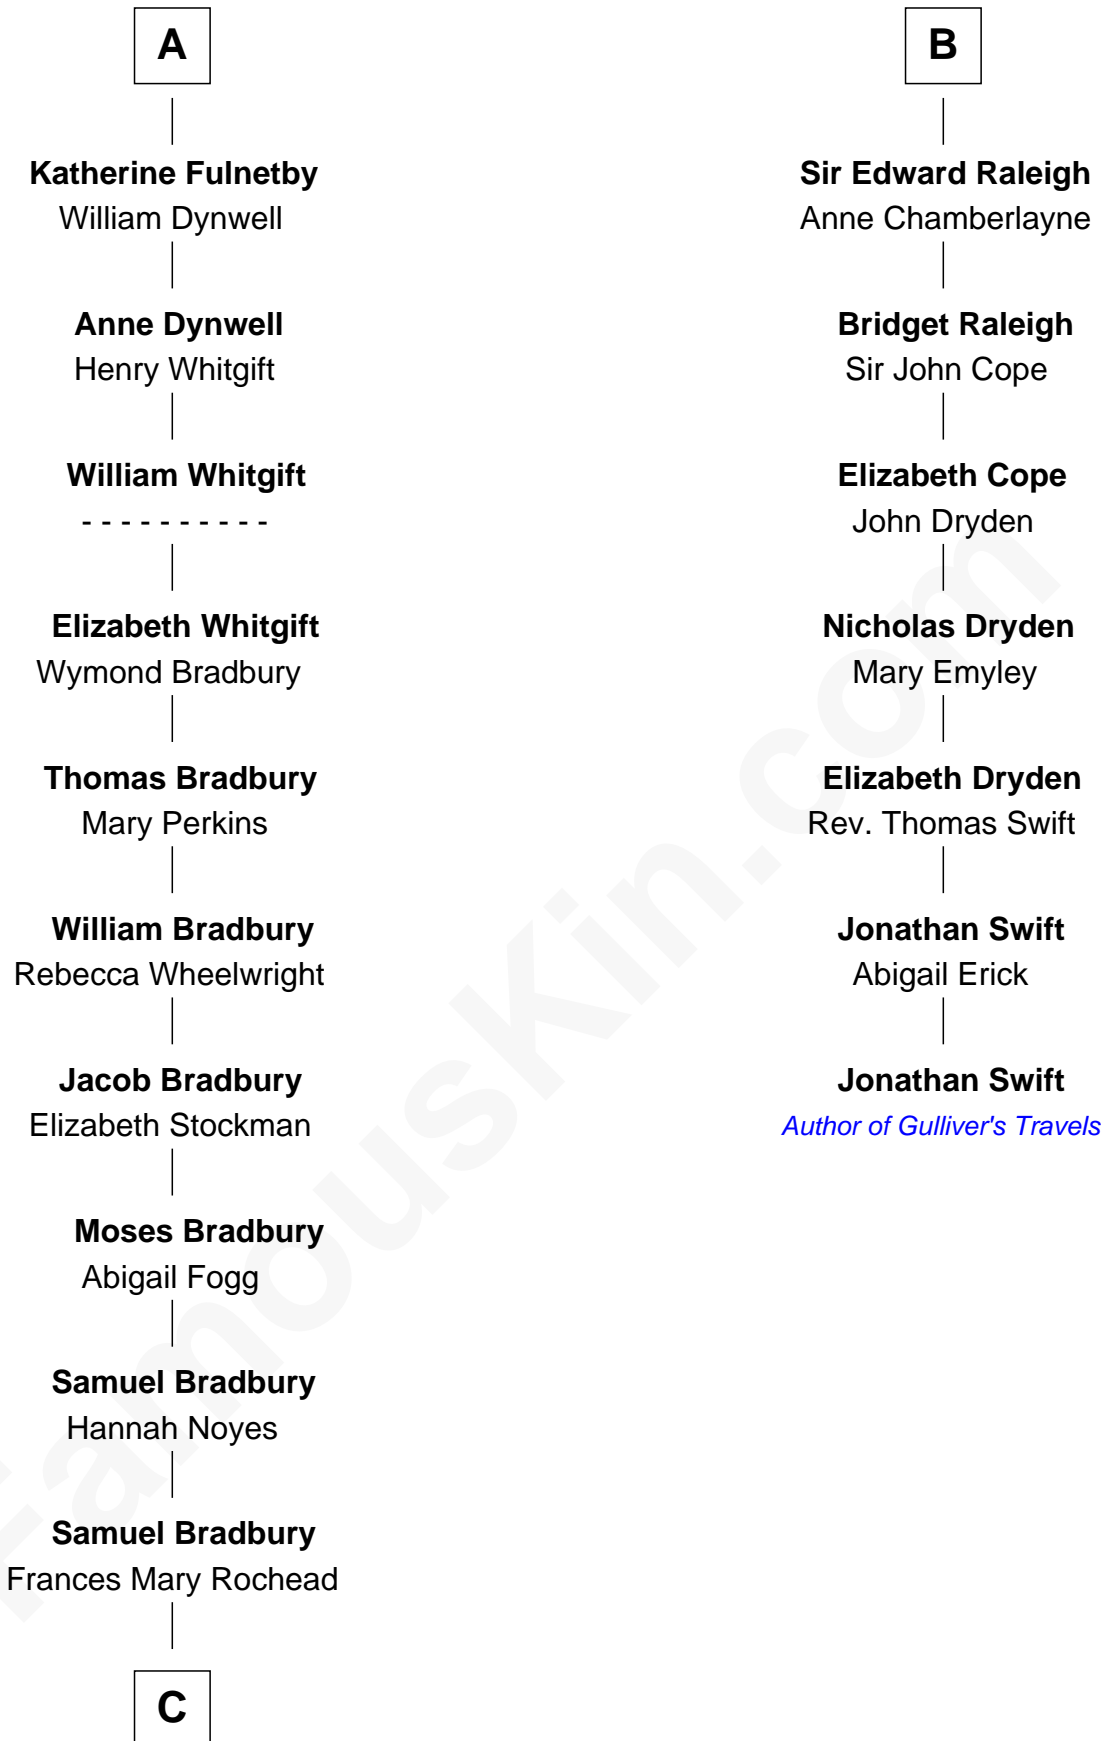

## Relationship Chart of

### Ray Bradbury

*Author of The Martian Chronicles*

13th cousin 7 times removed of

### Jonathan Swift

*Author of Gulliver's Travels*

**C**

—  
**Samuel Irving Bradbury**

Mary Adell Spaulding

—  
**Samuel Hinkston Bradbury**

Minnie Alice Davis

—  
**Leonard Spaulding Bradbury**