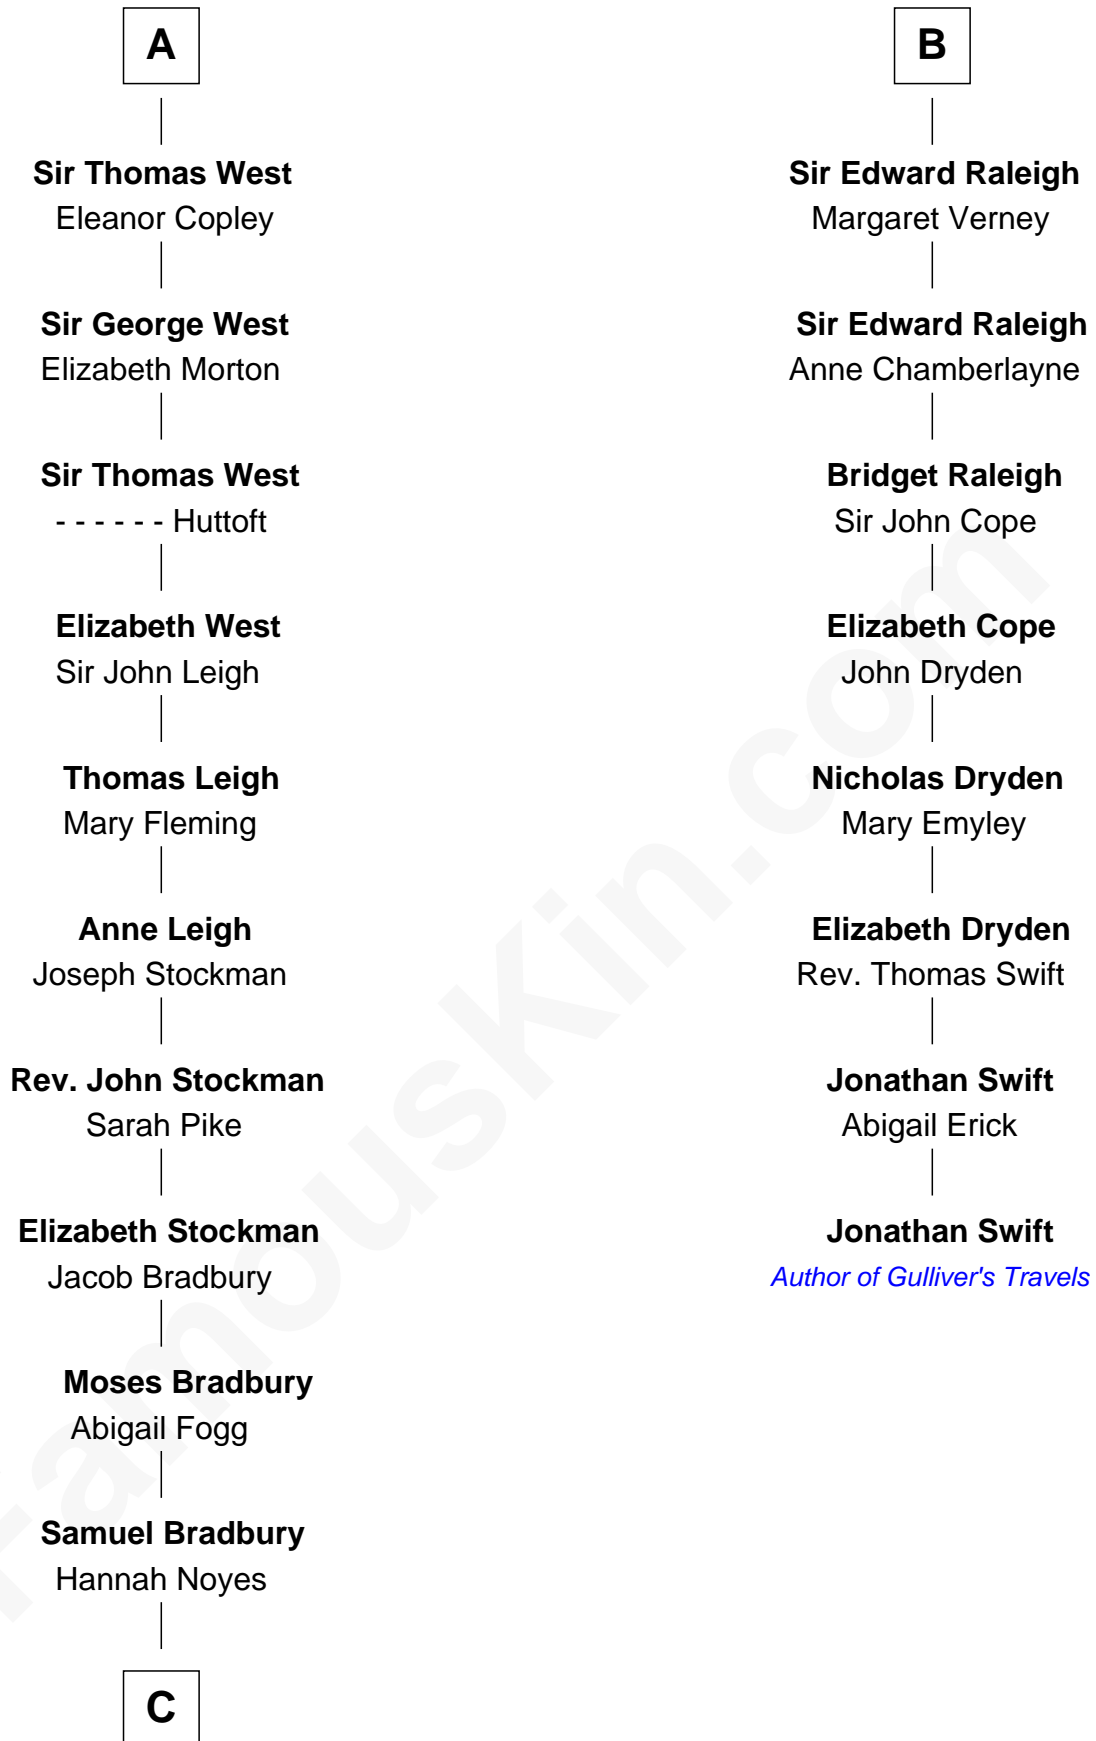

## Relationship Chart of

### Ray Bradbury

*Author of The Martian Chronicles*

14th cousin 7 times removed of

### Jonathan Swift

*Author of Gulliver's Travels*

**Sir Hugh le Despencer**

Aveline Basset

**C**

—  
**Samuel Bradbury**  
Frances Mary Rothead

—  
**Samuel Irving Bradbury**  
Mary Adell Spaulding

—  
**Samuel Hinkston Bradbury**  
Minnie Alice Davis

—  
**Leonard Spaulding Bradbury**  
Esther Marie Moberg

—  
**Ray Bradbury**  
*Author of The Martian Chronicles*

FamousKin.com