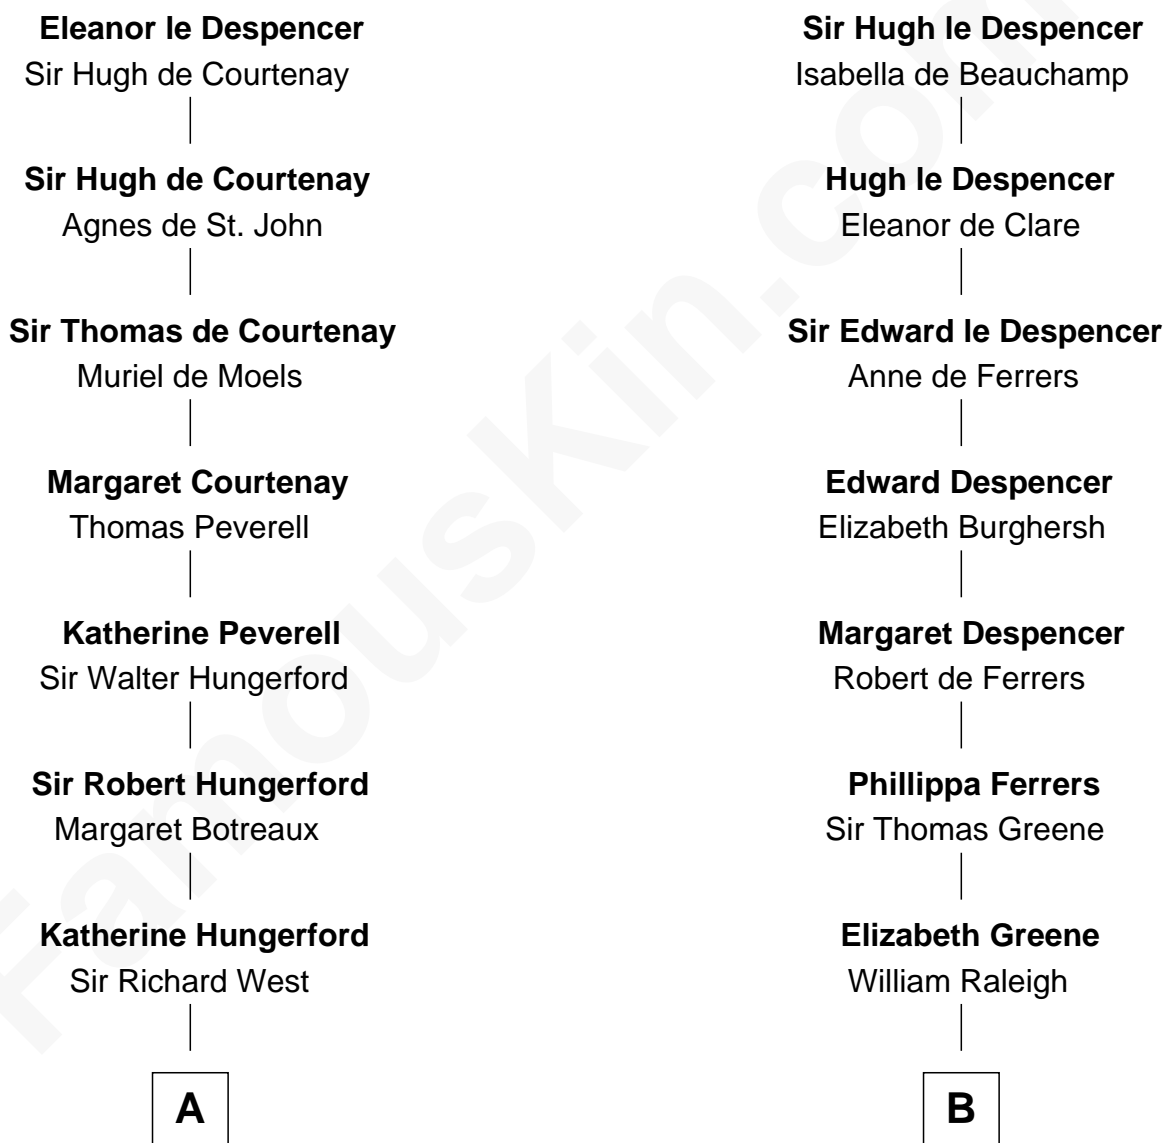

## Relationship Chart of

### Ray Bradbury

*Author of The Martian Chronicles*

14th cousin 7 times removed of

### Jonathan Swift

*Author of Gulliver's Travels*

**Sir Hugh le Despencer**

Aveline Basset

**C**

—  
**Samuel Bradbury**  
Frances Mary Rothead

—  
**Samuel Irving Bradbury**  
Mary Adell Spaulding

—  
**Samuel Hinkston Bradbury**  
Minnie Alice Davis